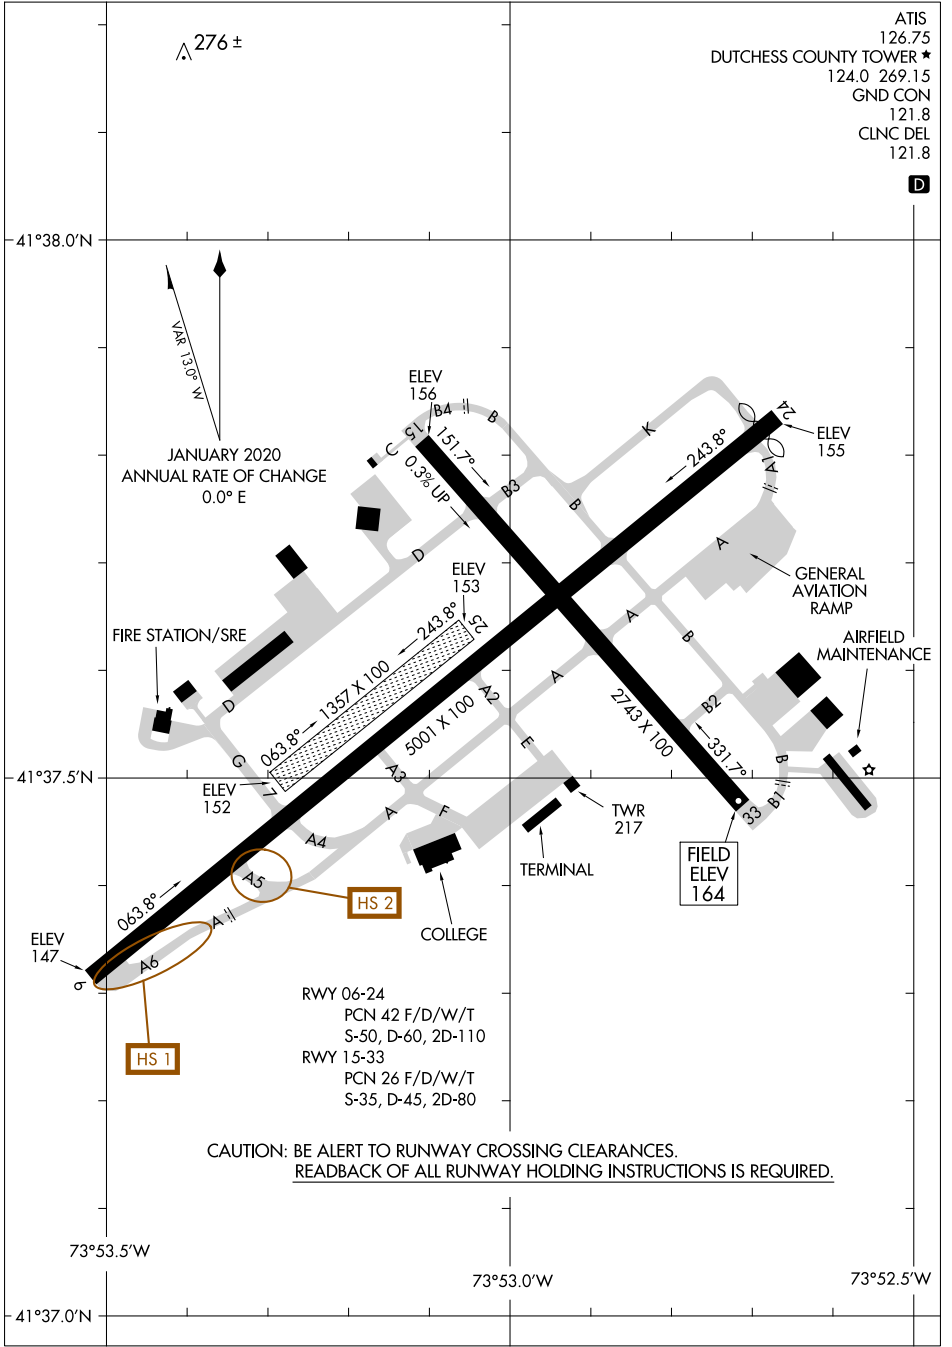

22307

AIRPORT DIAGRAM

AL-286 (FAA)

HUDSON VALLEY RGNL (POU)
POUGHKEEPSIE, NEW YORK

ATIS 126.75
 DUTCHESS COUNTY TOWER ★ 124.0 269.15
 GND CON 121.8
 CLNC DEL 121.8

D

NE-2, 26 JAN 2023 to 23 FEB 2023

NE-2, 26 JAN 2023 to 23 FEB 2023

AIRPORT DIAGRAM

22307

POUGHKEEPSIE, NEW YORK
HUDSON VALLEY RGNL (POU)