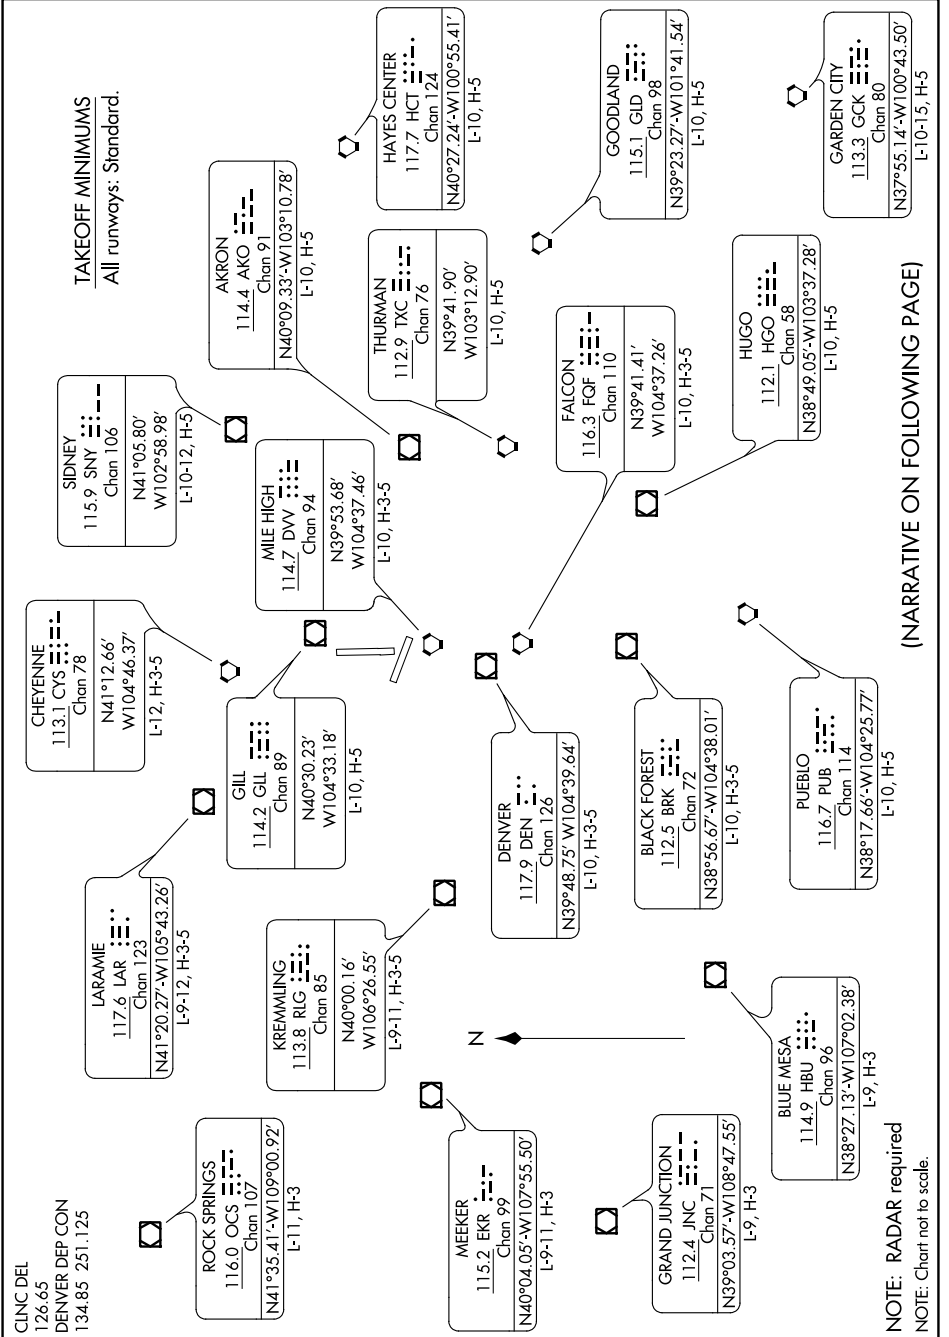

DENVER TWO DEPARTURE

AL-325 (FAA)

GREELEY-WELD COUNTY (GXY)
GREELEY, COLORADO

SW-1, 26 JAN 2023 to 23 FEB 2023

(NARRATIVE ON FOLLOWING PAGE)

SW-1, 26 JAN 2023 to 23 FEB 2023

DENVER TWO DEPARTURE

GREELEY, COLORADO
GREELEY-WELD COUNTY (GXY)