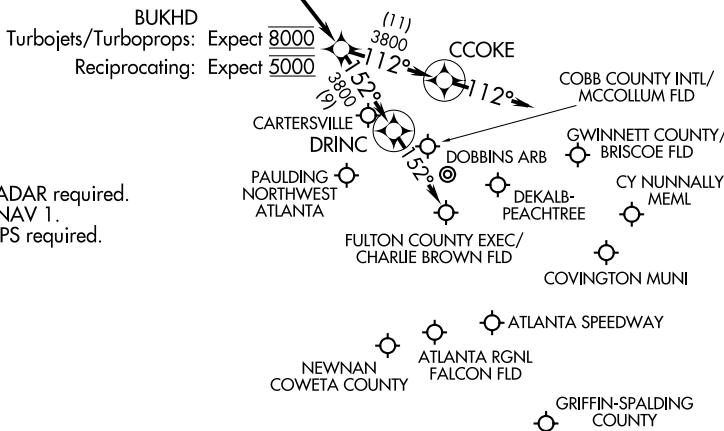

BUKHD THREE ARRIVAL (RNAV)

ATLANTA, GEORGIA

ATLANTA APP CON
121.0 268.7
FTY ATIS
120.175
LZU ATIS
132.275
★ KMGE ATIS
269.5
PDK ATIS
128.4
RYY ATIS
128.125

ARRIVAL ROUTE DESCRIPTION

RIZZZ TRANSITION (RIZZZ.BUKHD3)
WUDYA TRANSITION (WUDYA.BUKHD3)

LANDING KHMP/KFFC/KRYY/KFTY/K6A2/KCCO/
KVPC/KPUJ/KMGE: From HLNDS on track 147°
to BUKHD, then on track 152° to DRINC, then on track
152°. Expect RADAR vectors to final approach course.

LANDING KPDK/KD73/KLZU/KCVC: From HLNDS
on track 147° to BUKHD, then on track 112° to
CCOKE, then on track 112°.
Expect RADAR vectors to final approach course.

NOTE: RADAR required.
NOTE: RNAV 1.
NOTE: GPS required.

NOTE: Chart not to scale.

BUKHD THREE ARRIVAL (RNAV)

(HLNDS.BUKHD3) 16JUL20

ATLANTA, GEORGIA

SE-4, 26 JAN 2023 to 23 FEB 2023

SE-4, 26 JAN 2023 to 23 FEB 2023