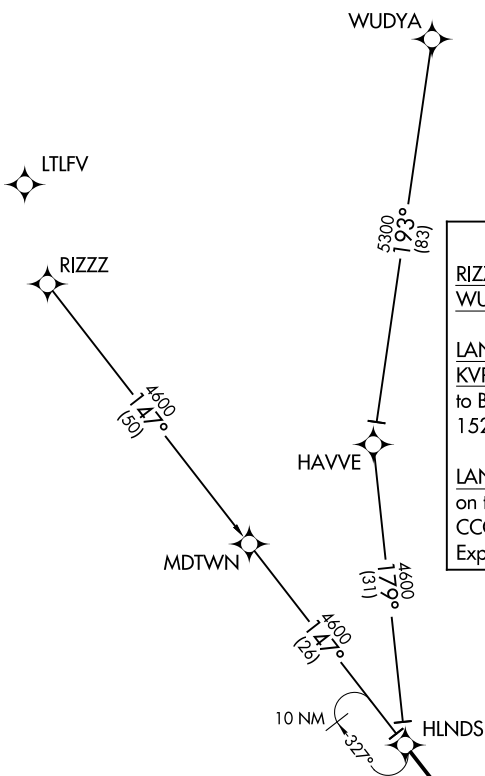

BUKHD THREE ARRIVAL (RNAV)

ATLANTA, GEORGIA

ATLANTA APP CON
121.0 268.7
FTY ATIS
120.175
LZU ATIS
132.275
★ KMGE ATIS
269.5
PDK ATIS
128.4
RYY ATIS
128.125

ARRIVAL ROUTE DESCRIPTION

RIZZZ TRANSITION (RIZZZ.BUKHD3)
WUDYA TRANSITION (WUDYA.BUKHD3)

LANDING KHMP/KFFC/KRYY/KFTY/K6A2/KCCO/
KVPC/KPUJ/KMGE: From HLNDS on track 147°
to BUKHD, then on track 152° to DRINC, then on track
152°. Expect RADAR vectors to final approach course.

LANDING KPDK/KD73/KLZU/KCVC: From HLNDS
on track 147° to BUKHD, then on track 112° to
CCOKE, then on track 112°.
Expect RADAR vectors to final approach course.

NOTE: RADAR required.
NOTE: RNAV 1.
NOTE: GPS required.

NOTE: Chart not to scale.

BUKHD THREE ARRIVAL (RNAV)

(HLNDS.BUKHD3) 16JUL20

ATLANTA, GEORGIA

SE-4, 26 JAN 2023 to 23 FEB 2023

SE-4, 26 JAN 2023 to 23 FEB 2023