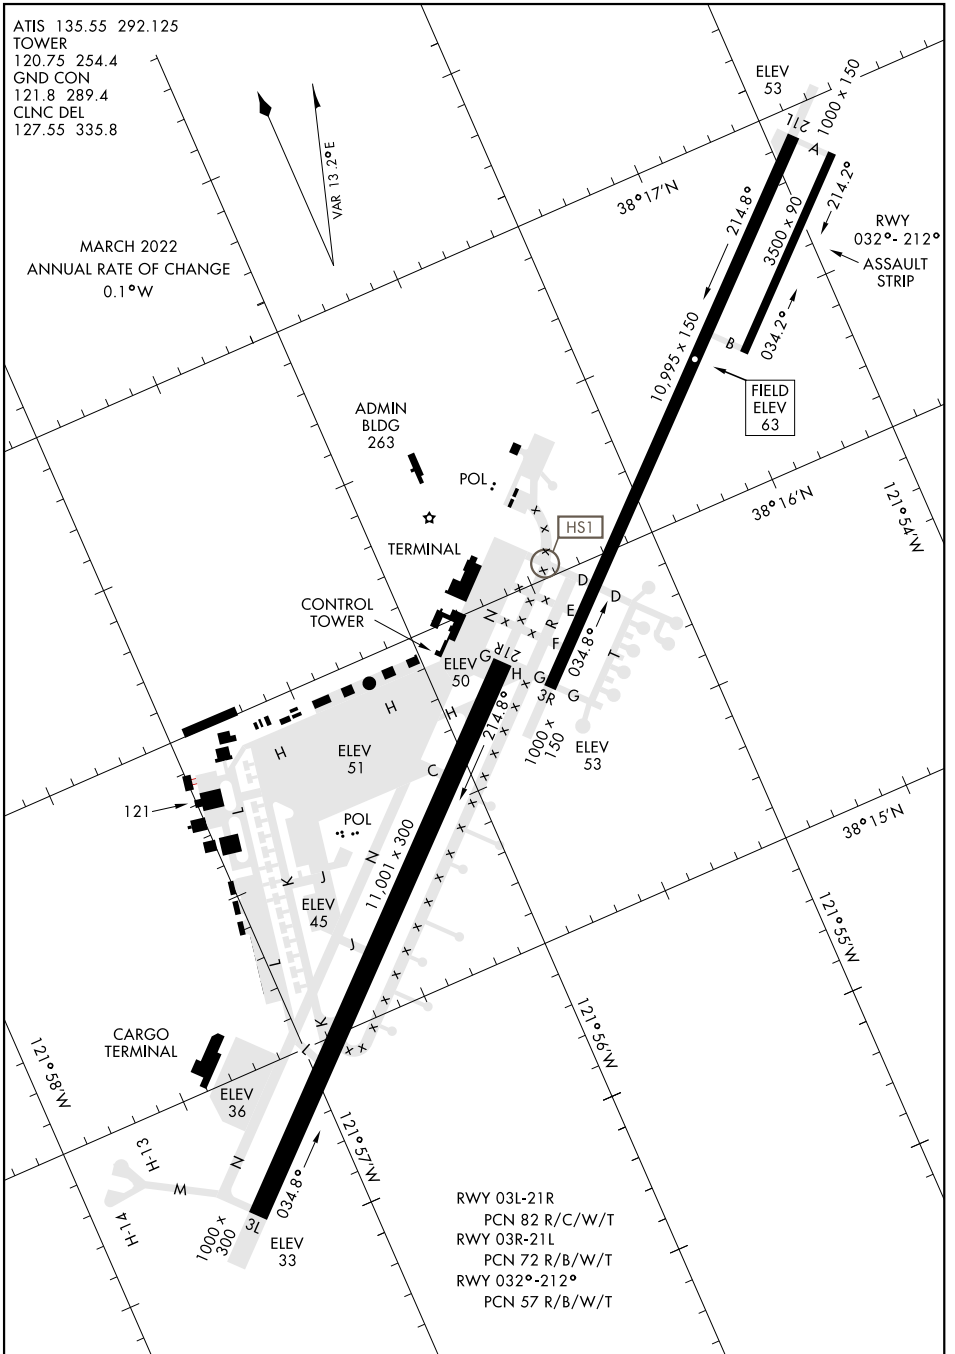

AIRPORT DIAGRAM

AL-488 [USAF]

TRAVIS AFB (KSUU)

FAIRFIELD, CALIFORNIA

ATIS 135.55 292.125
 TOWER
 120.75 254.4
 GND CON
 121.8 289.4
 CLNC DEL
 127.55 335.8

MARCH 2022
 ANNUAL RATE OF CHANGE
 0.1°W

SW-2, 26 JAN 2023 to 23 FEB 2023

SW-2, 26 JAN 2023 to 23 FEB 2023

AIRPORT DIAGRAM

FAIRFIELD, CALIFORNIA

TRAVIS AFB (KSUU)