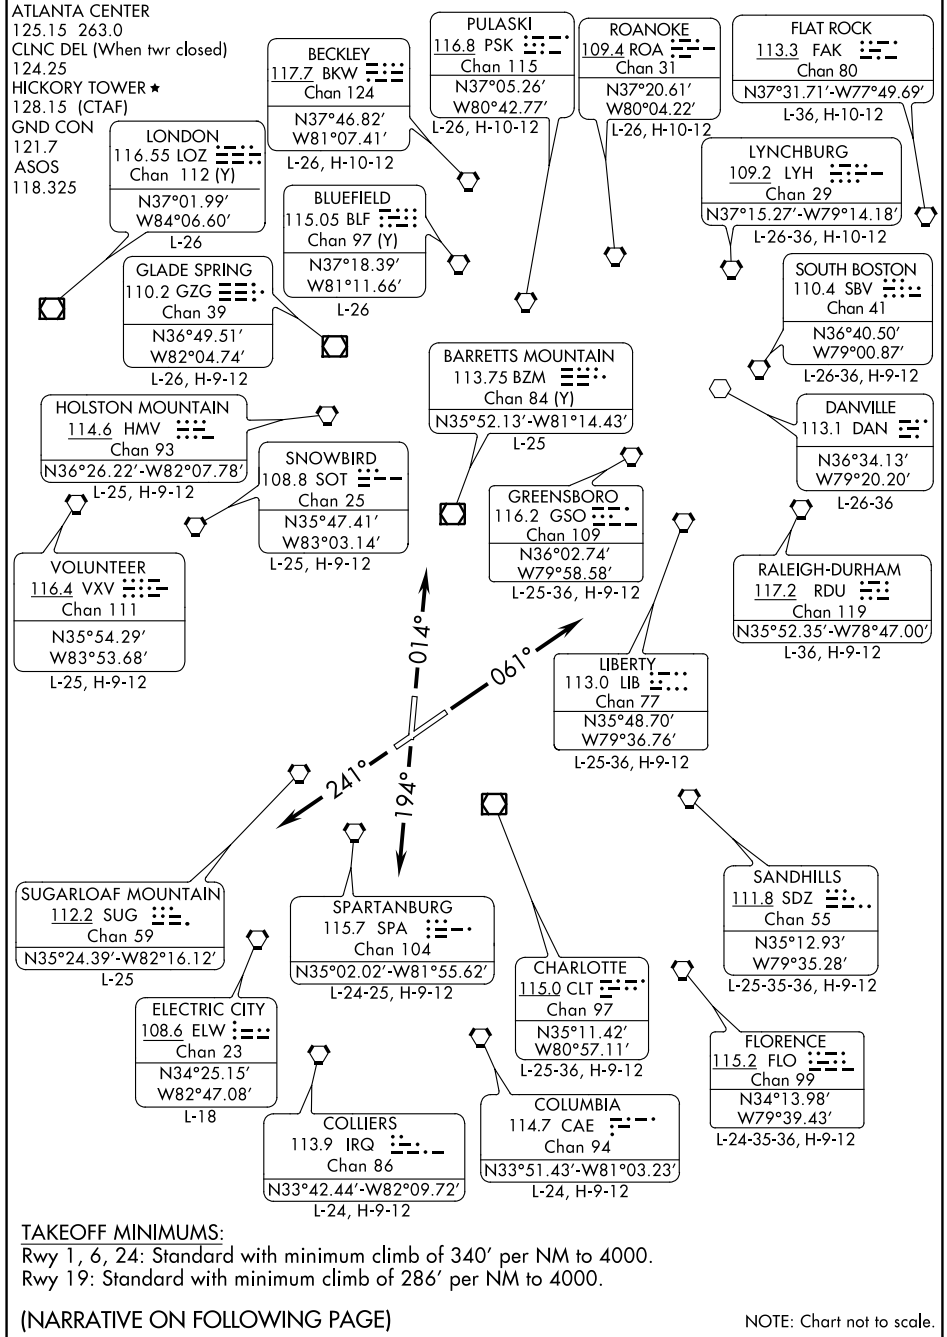

(HKY3.HKY) 22307

AL-706 (FAA)

HICKORY RGNL (HKY)
HICKORY, NORTH CAROLINA

HICKORY THREE DEPARTURE (OBSTACLE)

SE-2, 26 JAN 2023 to 23 FEB 2023

SE-2, 26 JAN 2023 to 23 FEB 2023

HICKORY THREE DEPARTURE (OBSTACLE)

HICKORY, NORTH CAROLINA
HICKORY RGNL (HKY)

(HKY3.HKY) 09FEB12