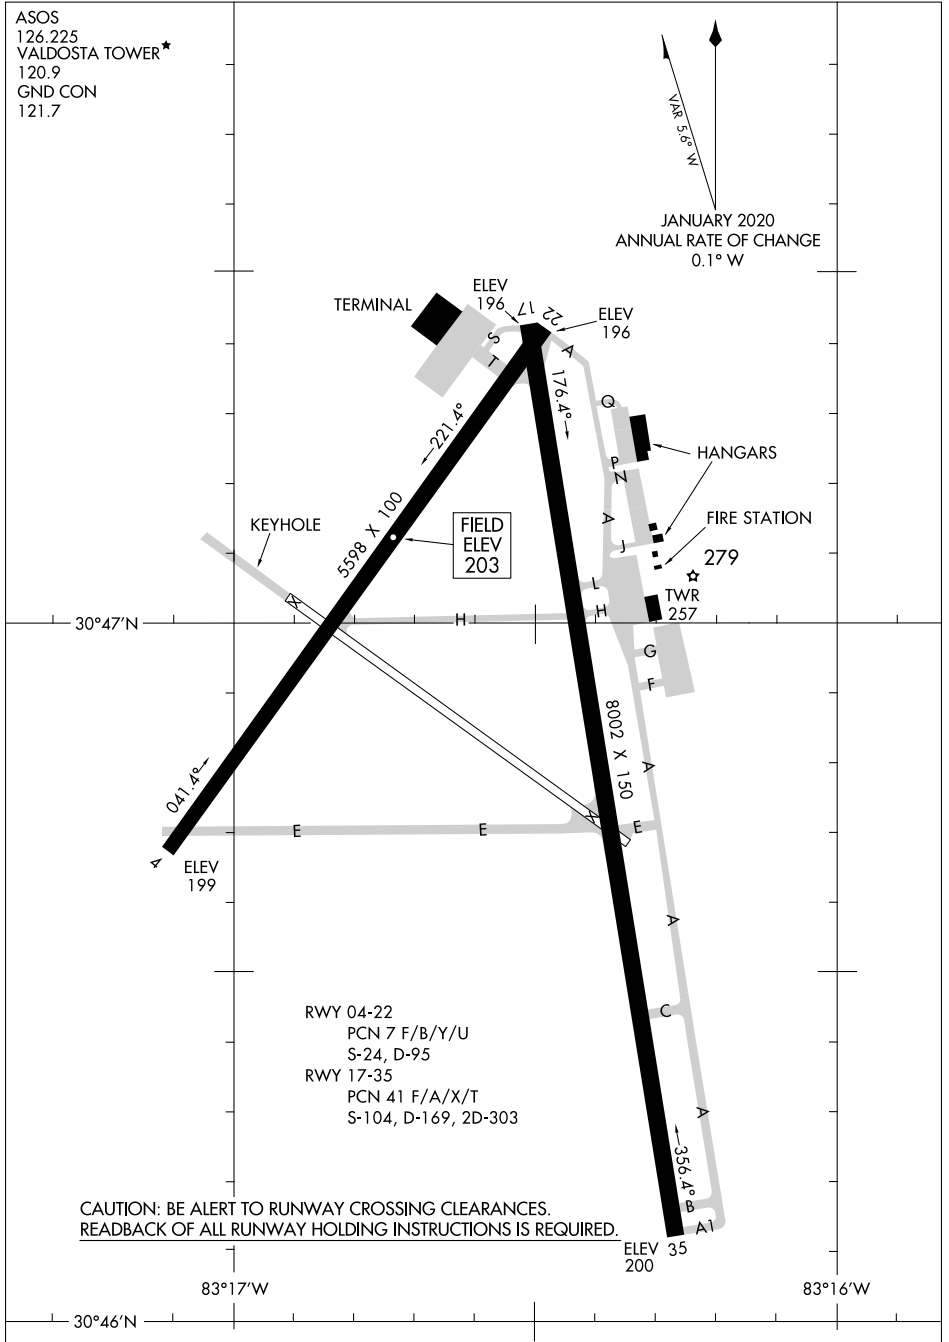

22195

AIRPORT DIAGRAM

AL-892 (FAA)

VALDOSTA RGNL (VLD)
VALDOSTA, GEORGIA

ASOS
126.225
VALDOSTA TOWER*
120.9
GND CON
121.7

VAR 5.0° N
JANUARY 2020
ANNUAL RATE OF CHANGE
0.1° W

SE-4, 26 JAN 2023 to 23 FEB 2023

SE-4, 26 JAN 2023 to 23 FEB 2023

CAUTION: BE ALERT TO RUNWAY CROSSING CLEARANCES.
READEBACK OF ALL RUNWAY HOLDING INSTRUCTIONS IS REQUIRED.

AIRPORT DIAGRAM

22195

VALDOSTA, GEORGIA
VALDOSTA RGNL (VLD)