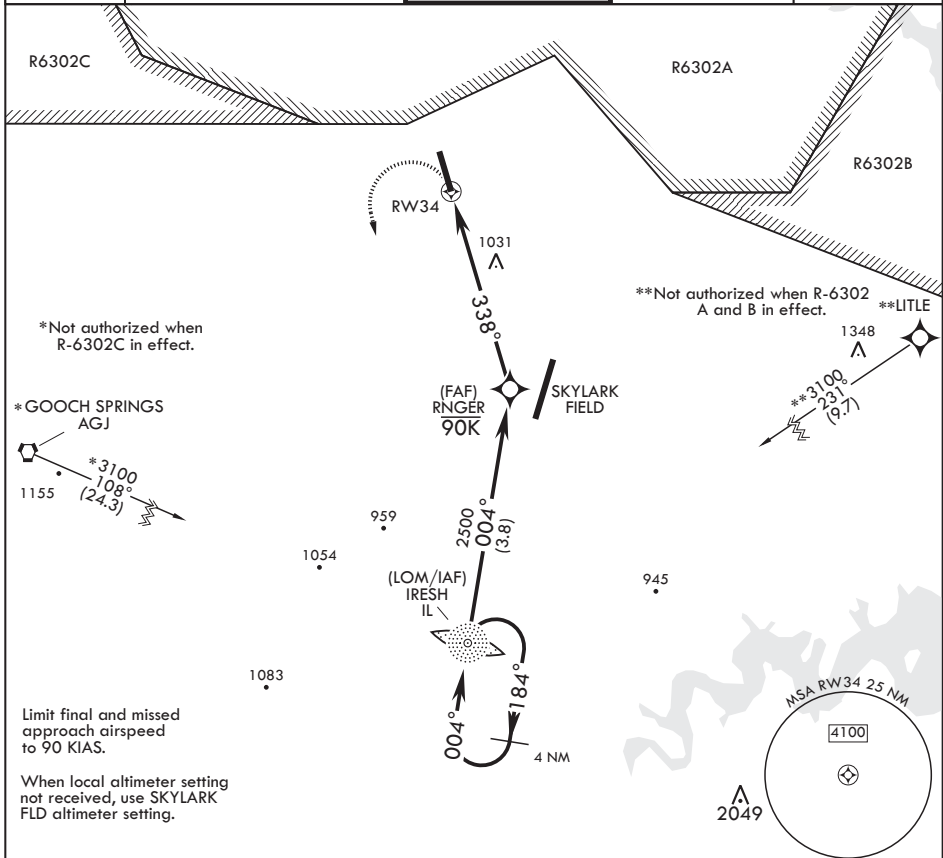

FORT HOOD, TEXAS

COPTER RNAV (GPS) RWY 34

APCH CRS	Rwy Idg	3701
338°	TDZE	914
	Arpt Elev	923

AL-5031 (USA)

HOOD AHP (KHLR)

DME/DME RNP-0.3 NA	MISSED APPROACH: Climbing left turn to 3100 direct IRESH LOM and hold.
--------------------	--

ATIS*	GRAY APP CON/DEP CON	TOWER*	GND CON	CLNC DEL
138.6	120.075 323.15	119.65 269.45	133.85 225.4	225.4

CATEGORY	COPTER		
LNAV MDA	1320-1/2	406	(500-1/2)

FORT HOOD, TEXAS

31°08'N - 97°43'W

HOOD AHP (KHLR)

Orig

COPTER RNAV (GPS) RWY 34

SC-3, 26 JAN 2023 to 23 FEB 2023

SC-3, 26 JAN 2023 to 23 FEB 2023