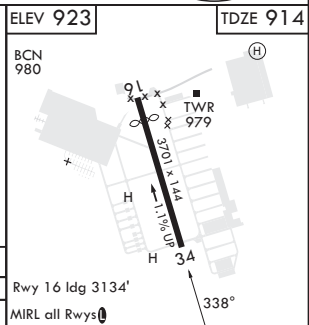

FORT HOOD, TEXAS

COPTER RNAV (GPS) RWY 34

APCH CRS	Rwy Idg	3701
338°	TDZE	914
	Arpt Elev	923

AL-5031 (USA)

HOOD AHP (KHLR)

DME/DME RNP-0.3 NA	MISSED APPROACH: Climbing left turn to 3100 direct IRESH LOM and hold.
--------------------	--

ATIS*	GRAY APP CON/DEP CON	TOWER*	GND CON	CLNC DEL
138.6	120.075 323.15	119.65 269.45	133.85 225.4	225.4

CATEGORY	COPTER		
LNAV MDA	1320-1/2	406	(500-1/2)

FORT HOOD, TEXAS

31°08'N - 97°43'W

HOOD AHP (KHLR)

Orig

COPTER RNAV (GPS) RWY 34

SC-3, 26 JAN 2023 to 23 FEB 2023

SC-3, 26 JAN 2023 to 23 FEB 2023