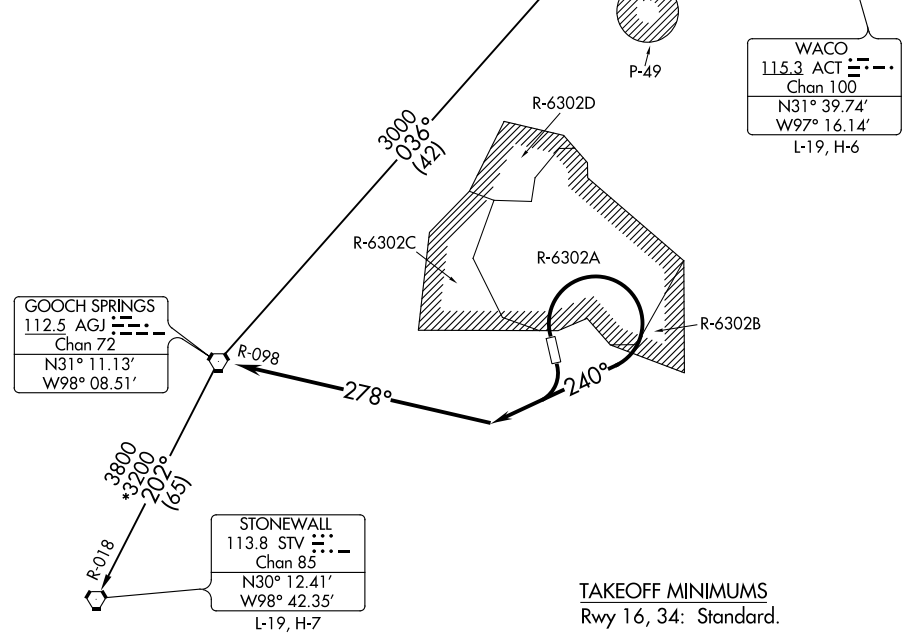

LAMPS SEVEN DEPARTURE

CLNC DEL
225.4
GND CON
133.85 225.4
HOOD TOWER★
119.65 269.45
GRAY DEP CON
120.075 323.15

**TOP ALTITUDE:
ASSIGNED BY ATC**

SC-3, 26 JAN 2023 to 23 FEB 2023

SC-3, 26 JAN 2023 to 23 FEB 2023

NOTE: RADAR required.
NOTE: WACO TRANSITION for aircraft inbound to terminal area airports.

NOTE: Chart not to scale.

DEPARTURE ROUTE DESCRIPTION

TAKEOFF RWY 16, 34: Climbing right turn heading 240° (to assigned altitude) to intercept and proceed on AGJ R-098. Thence
. . . . on (transition) or (assigned route).

STONEWALL TRANSITION (LAMPS7.STV): From over AGJ VORTAC on AGJ R-202 and STV R-018 to STV VORTAC.
WACO TRANSITION (LAMPS7.ACT): From over AGJ VORTAC on AGJ R-036 to SONET INT, then on ACT R-271 to ACT VORTAC.