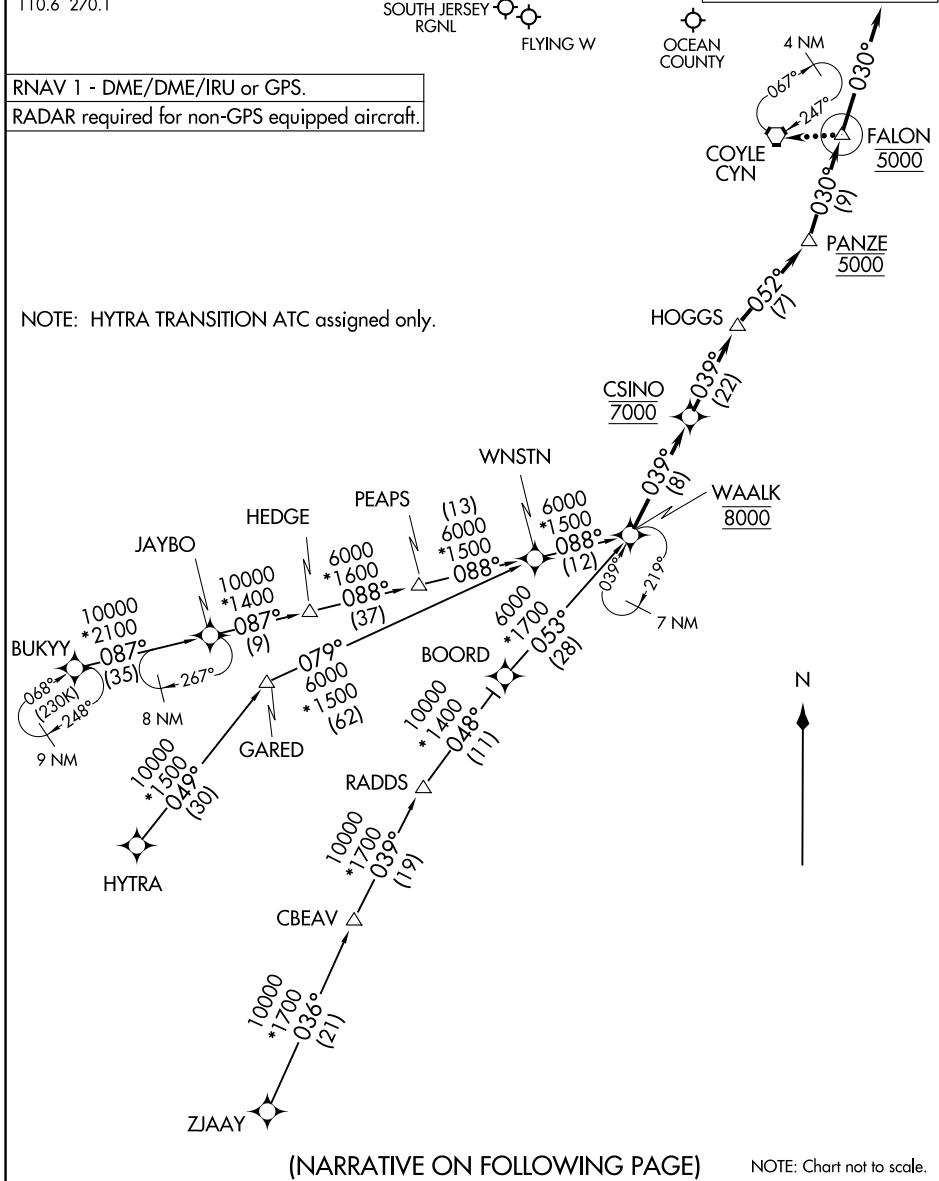

WAALK TWO ARRIVAL (RNAV)

TOMS RIVER, NEW JERSEY

ATLANTIC CITY APP CON
 124.6 327.125
 MC GUIRE APP CON
 126.475 363.8
 KNEL ATIS
 276.525
 KWRI ATIS
 110.6 270.1

RNAV 1 - DME/DME/IRU or GPS.
 RADAR required for non-GPS equipped aircraft.

NOTE: HYTRA TRANSITION ATC assigned only.

NE-2, 26 JAN 2023 to 23 FEB 2023

NE-2, 26 JAN 2023 to 23 FEB 2023

(NARRATIVE ON FOLLOWING PAGE)

NOTE: Chart not to scale.

WAALK TWO ARRIVAL (RNAV)

TOMS RIVER, NEW JERSEY