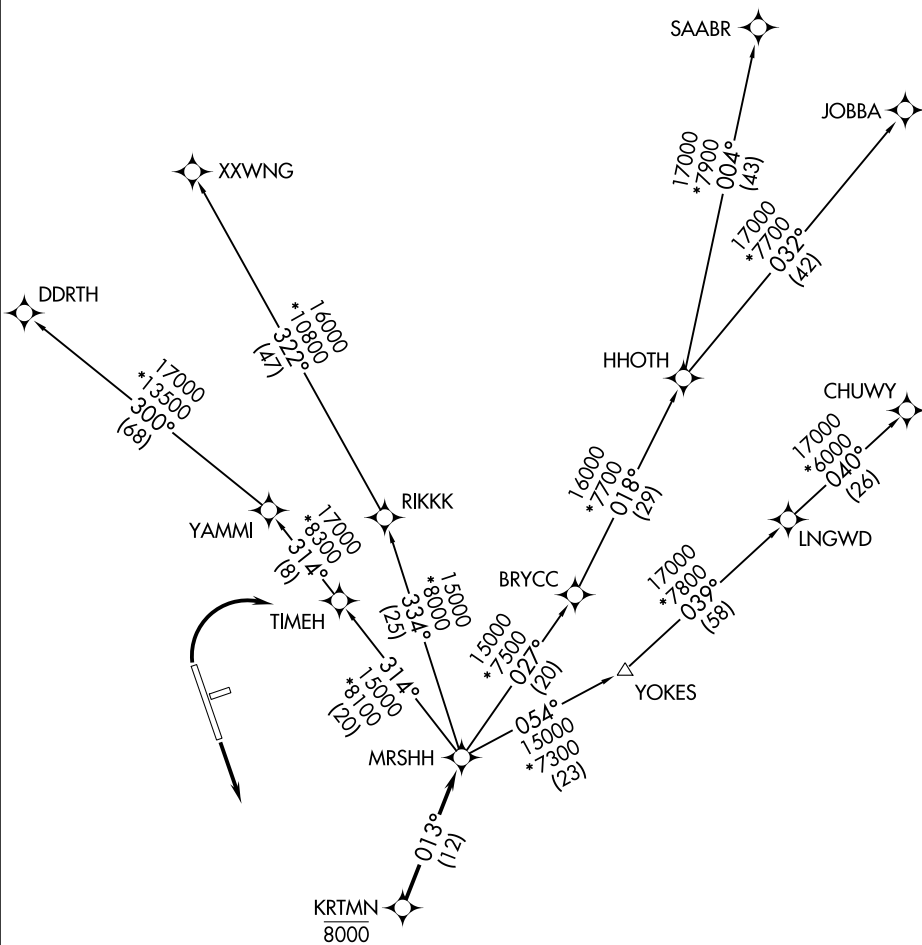

(MRS HH2.MRSHH) 21224

MRS HH TWO DEPARTURE (RNAV)

AL-5677 (FAA)

NORTHERN COLORADO RGNL (F'NL)

FORT COLLINS/LOVELAND, COLORADO

CLNC DEL
120.25
DENVER DEP CON
134.85 251.125

**TOP ALTITUDE:
FL230**

SW-1, 26 JAN 2023 to 23 FEB 2023

SW-1, 26 JAN 2023 to 23 FEB 2023

TAKEOFF MINIMUMS

Rwys 6, 24: NA.
Rwys 15, 33: Standard.

- NOTE: DME/DME/IRU or GPS required.
- NOTE: RNAV 1.
- NOTE: Turbojets only.
- NOTE: RADAR required.

NOTE: Chart not to scale.

(NARRATIVE ON FOLLOWING PAGE)

MRS HH TWO DEPARTURE (RNAV)

(MRS HH2.MRSHH) 31DEC20

FORT COLLINS/LOVELAND, COLORADO

NORTHERN COLORADO RGNL (F'NL)