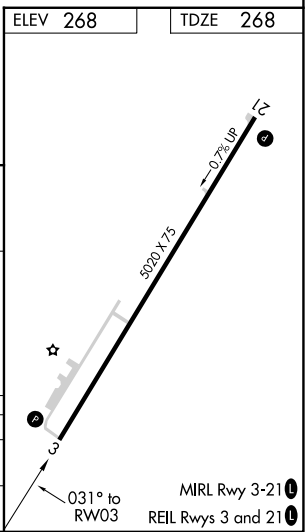

RNAV (GPS) RWY 3

MONTICELLO MUNI/ELLIS FLD (L.L.Q)

APP CRS	Rwy Idg	5020
031°	TDZE	268
	Apt Elev	268

RNP APCH - GPS.

⚠ Rwy 3 helicopter visibility reduction below 3/4 SM NA.

MISSED APPROACH: Climb to 2000 direct YASUK and hold.

ASOS 133.325	MEMPHIS CENTER 135.875 269.35	UNICOM 122.8 (CTAF)
------------------------	---	-------------------------------

CATEGORY	A	B	C	D
LNVA MDA	820-1 552 (600-1)		820-1½ 552 (600-1½)	NA
CIRCLING	820-1 552 (600-1)		980-2 712 (800-2)	NA