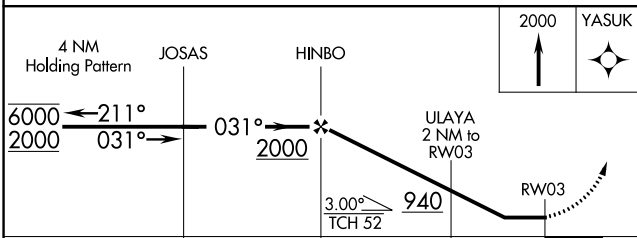

RNAV (GPS) RWY 3

MONTICELLO MUNI/ELLIS FLD (L.L.Q)

APP CRS	Rwy Idg	5020
031°	TDZE	268
	Apt Elev	268

RNP APCH - GPS.

⚠ Rwy 3 helicopter visibility reduction below 3/4 SM NA.

MISSED APPROACH: Climb to 2000 direct YASUK and hold.

ASOS 133.325	MEMPHIS CENTER 135.875 269.35	UNICOM 122.8 (CTAF)
------------------------	---	-------------------------------

CATEGORY	A	B	C	D
LNVA MDA	820-1 552 (600-1)		820-1½ 552 (600-1½)	NA
CIRCLING	820-1 552 (600-1)		980-2 712 (800-2)	NA