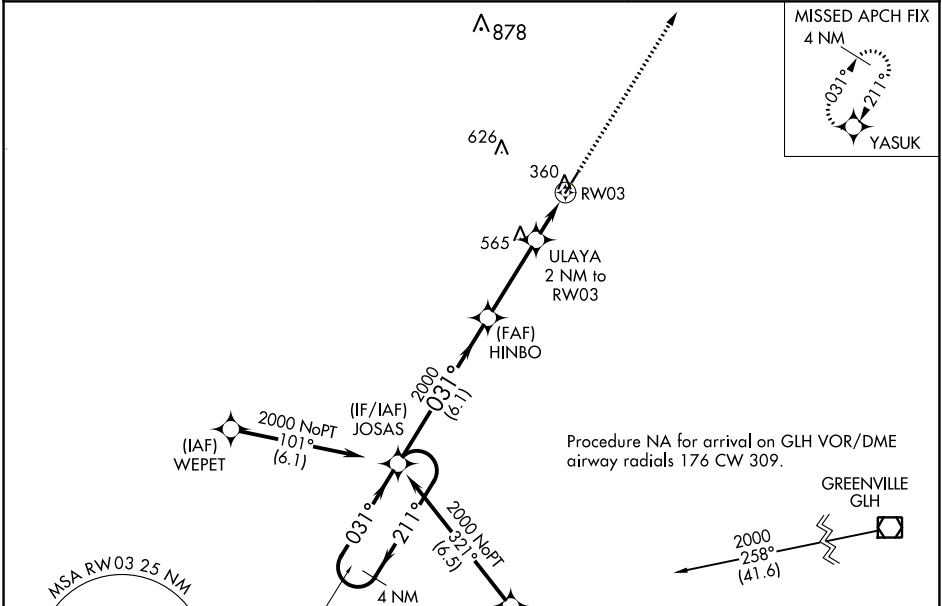

RNAV (GPS) RWY 3

MONTICELLO MUNI/ELLIS FLD (L.L.Q)

APP CRS	Rwy Idg	5020
031°	TDZE	268
	Apt Elev	268

RNP APCH - GPS.

⚠ Rwy 3 helicopter visibility reduction below 3/4 SM NA.

MISSED APPROACH: Climb to 2000 direct YASUK and hold.

ASOS 133.325	MEMPHIS CENTER 135.875 269.35	UNICOM 122.8 (CTAF)
------------------------	---	-------------------------------

CATEGORY	A	B	C	D
LNVA MDA	820-1 552 (600-1)		820-1½ 552 (600-1½)	NA
CIRCLING	820-1 552 (600-1)		980-2 712 (800-2)	NA

SC-1, 26 JAN 2023 to 23 FEB 2023

SC-1, 26 JAN 2023 to 23 FEB 2023