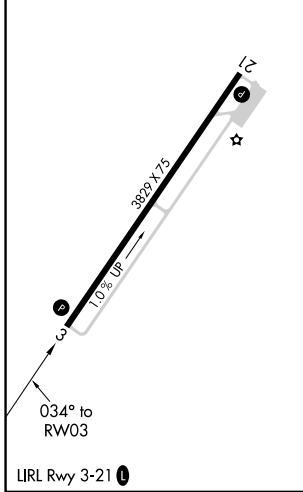

APP CRS 034°	Rwy Idg 3829
	TDZE 235
	Apt Elev 235

RNAV (GPS) RWY 3

WARREN MUNI (3M9)

RNP APCH - GPS.	MISSED APPROACH: Climb to 3000 direct WESOS and on track 275° to JUSGA and hold.
▼ ▲ NA	Use Monticello altimeter setting. Procedure NA at night.

LLQ ASOS 133.325	MEMPHIS CENTER 135.875 269.35	CTAF 122.9 0
----------------------------	---	------------------------

ELEV 235	TDZE 235
----------	----------

VGSIs and descent angles not coincident (VGSi Angle 3.00/TCH 40).			
ULERE	OHNIF	YABUS	RW03
2500	1800	920	
6.3 NM		2.7 NM	
A		B	
C		D	
LNAV MDA 660-1		425 (500-1)	
660-1 1/4		425 (500-1 1/4)	
NA		NA	