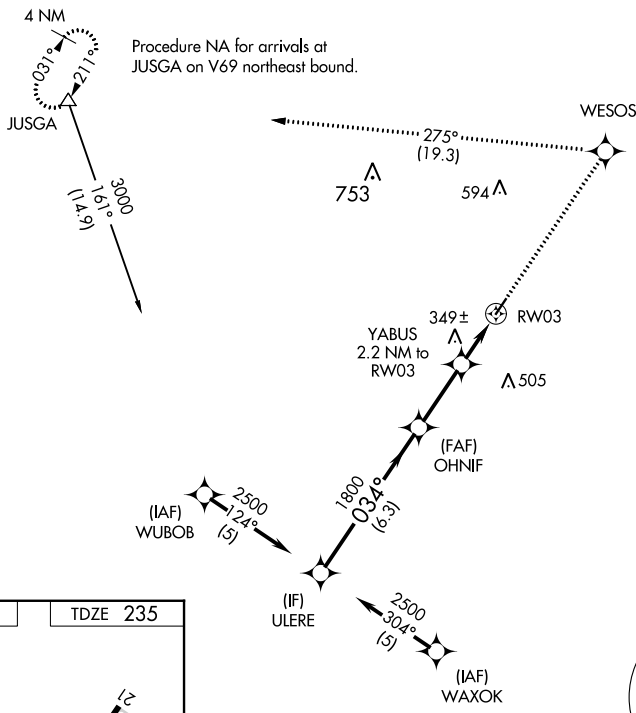

APP CRS 034°	Rwy Idg 3829
	TDZE 235
	Apt Elev 235

RNAV (GPS) RWY 3

WARREN MUNI (3M9)

RNP APCH - GPS.	MISSED APPROACH: Climb to 3000 direct WESOS and on track 275° to JUSGA and hold.
▼ ▲ NA	Use Monticello altimeter setting. Procedure NA at night.

LLQ ASOS 133.325	MEMPHIS CENTER 135.875 269.35	CTAF 122.9 0
----------------------------	---	------------------------

ELEV 235	TDZE 235
----------	----------

VGSIs and descent angles not coincident (VGSi Angle 3.00/TCH 40).			
ULERE	OHNIF	YABUS	RW03
2500	1800	920	
6.3 NM		2.7 NM	
A		B	
C		D	
LNAV MDA 660-1		425 (500-1)	
660-1 1/4		425 (500-1 1/4)	
NA		NA	

SC-1, 26 JAN 2023 to 23 FEB 2023

SC-1, 26 JAN 2023 to 23 FEB 2023