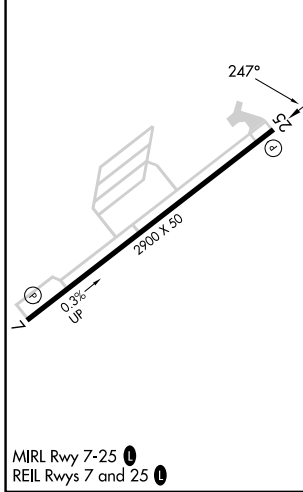

CATEGORY	A	B	C	D
LP MDA	1080-1 522 (600-1)		NA	
LNAV MDA	1160-1 602 (600-1)		NA	
C CIRCLING	1160-1 600 (600-1)		NA	

NE-2, 26 JAN 2023 to 23 FEB 2023

NE-2, 26 JAN 2023 to 23 FEB 2023