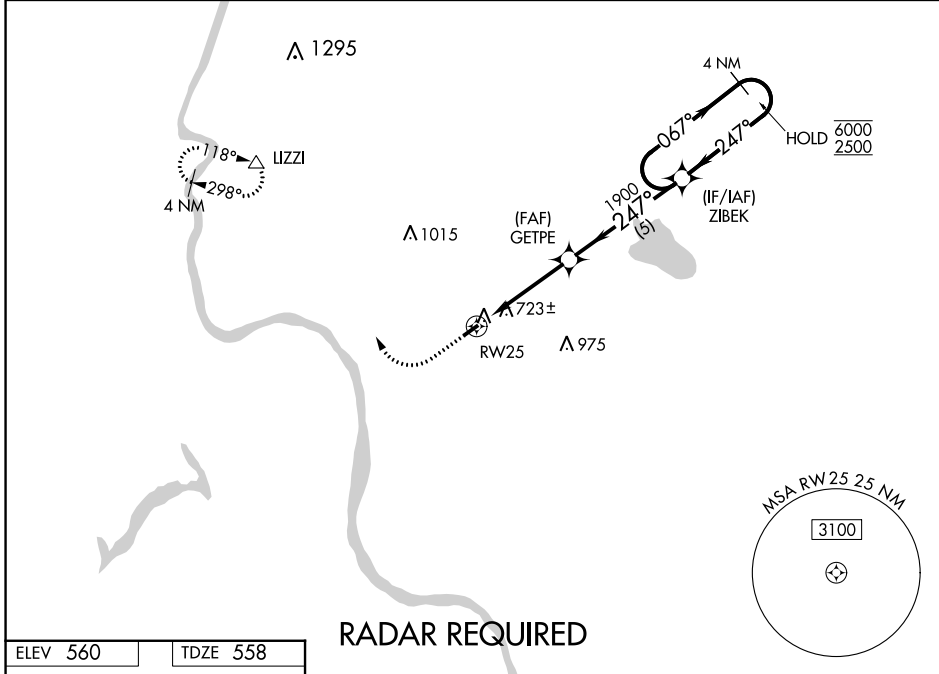

WAAS Ch 50427 W25A	APP CRS 247°	Rwy Idg TDZE 558 Apt Elev 560
--	------------------------	---

RNAV (GPS) RWY 25

SKY MANOR (N40)

RNP APCH.

⚠ Procedure NA at night. When local altimeter setting not received, use Lehigh Valley Intl altimeter setting.
⚠ Rwy 25 helicopter visibility reduction below 1 SM NA.

MISSED APPROACH: Climb to 1200 then climbing right turn to 3000 direct LIZZI and hold.

AWOS-3 121.725	ALLENTOWN APP CON 119.65 124.45 351.8	UNICOM 122.975 (CTAF) 📻
--------------------------	---	--

ELEV 560	TDZE 558
----------	----------

CATEGORY	A	B	C	D
LP MDA	1080-1 522 (600-1)		NA	
LNAV MDA	1160-1 602 (600-1)		NA	
C CIRCLING	1160-1 600 (600-1)		NA	

NE-2, 26 JAN 2023 to 23 FEB 2023

NE-2, 26 JAN 2023 to 23 FEB 2023