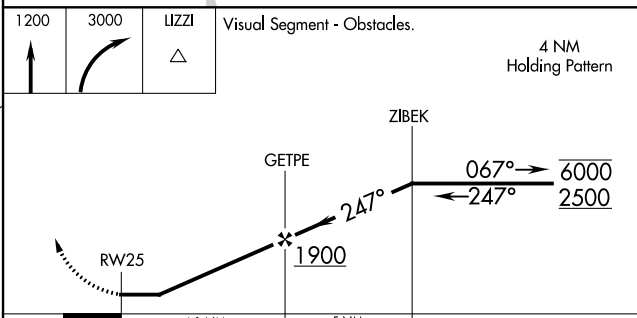

WAAS Ch 50427 W25A	APP CRS 247°	Rwy Idg TDZE 558 Apt Elev 560
--	------------------------	---

RNAV (GPS) RWY 25

SKY MANOR (N40)

RNP APCH.

⚠ Procedure NA at night. When local altimeter setting not received, use Lehigh Valley Intl altimeter setting.
⚠ Rwy 25 helicopter visibility reduction below 1 SM NA.

MISSED APPROACH: Climb to 1200 then climbing right turn to 3000 direct LIZZI and hold.

AWOS-3 121.725	ALLENTOWN APP CON 119.65 124.45 351.8	UNICOM 122.975 (CTAF) 📻
--------------------------	---	--

ELEV 560	TDZE 558
----------	----------