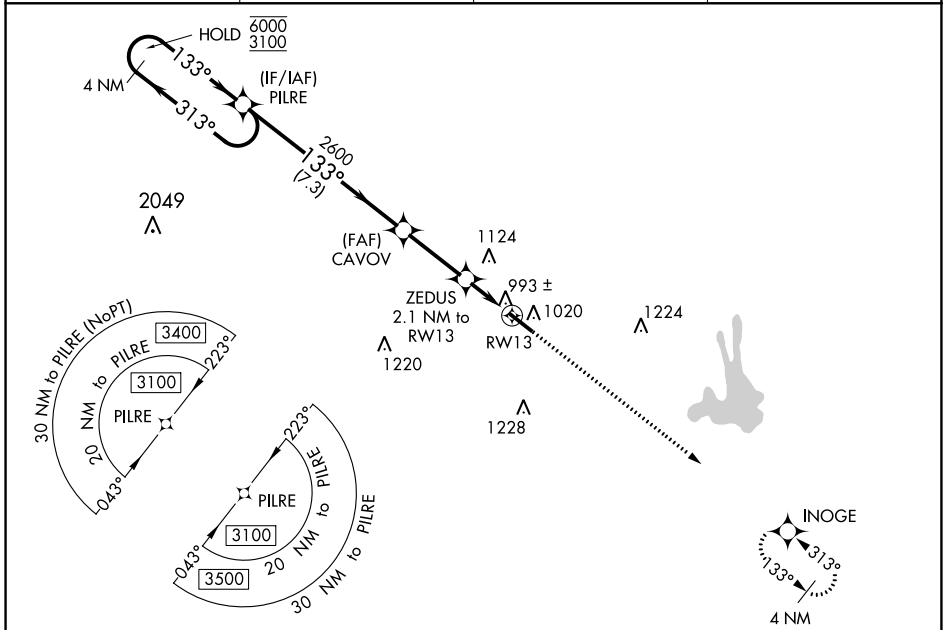

WAAS CH 61006 W13A	APP CRS 133°	Rwy Idg TDZE Apt Elev	4625 797 808
--	------------------------	-----------------------------	---

RNAV (GPS) RWY 13

ATLANTA RGNL FALCON FLD (F'FC)

RNP APCH-GPS.

⚠ Helicopter visibility reduction below 3/4 SM NA. For uncompensated Baro-VNAV systems, LNAV/VNAV NA below -6°C or above 54°C.

⚠ MISSED APPROACH: Climb to 3000 direct INOGE and hold.

ASOS 118.525	ATLANTA APP CON 119.8 354.125	CINC DEL 119.8	UNICOM 123.05 (CTAF) 0
------------------------	---	--------------------------	----------------------------------

SE-4, 26 JAN 2023 to 23 FEB 2023

SE-4, 26 JAN 2023 to 23 FEB 2023

ELEV 808	D	TDZE 797
----------	----------	----------

CATEGORY	A	B	C	D
LPV DA		1184-1 1/8	387 (400-1 1/8)	
LNAV/VNAV DA		1230-1 1/4	433 (500-1 1/4)	
LNAV MDA	1260-1	463 (500-1)	1260-1 3/8	463 (500-1 3/8)
C CIRCLING	1320-1	512 (600-1)	1440-1 3/4	1540-2 1/4