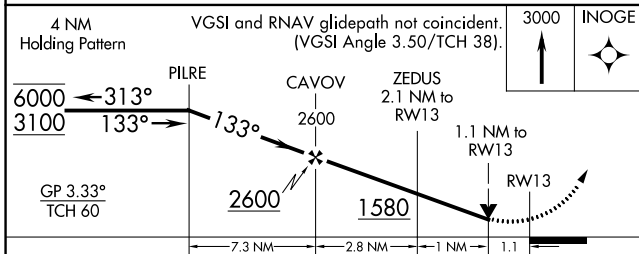

⚠ MISSED APPROACH: Climb to 3000 direct INOGE and hold.

ASOS 118.525	ATLANTA APP CON 119.8 354.125	CINC DEL 119.8	UNICOM 123.05 (CTAF) 0
------------------------	---	--------------------------	----------------------------------

SE-4, 26 JAN 2023 to 23 FEB 2023

SE-4, 26 JAN 2023 to 23 FEB 2023

ELEV 808	D	TDZE 797
----------	----------	----------

CATEGORY	A	B	C	D
LPV DA		1184-1 1/8	387 (400-1 1/8)	
LNAV/VNAV DA		1230-1 1/4	433 (500-1 1/4)	
LNAV MDA	1260-1	463 (500-1)	1260-1 3/8	463 (500-1 3/8)
C CIRCLING	1320-1	512 (600-1)	1440-1 3/4	1540-2 1/4