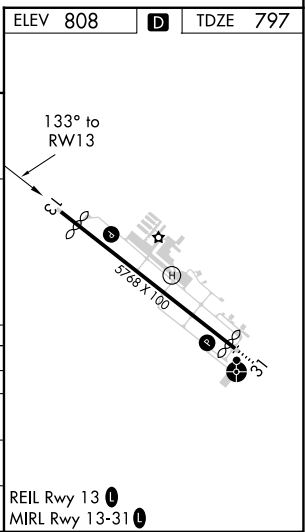

⚠ MISSED APPROACH: Climb to 3000 direct INOGE and hold.

ASOS 118.525	ATLANTA APP CON 119.8 354.125	CINC DEL 119.8	UNICOM 123.05 (CTAF) 0
------------------------	---	--------------------------	----------------------------------

SE-4, 26 JAN 2023 to 23 FEB 2023

SE-4, 26 JAN 2023 to 23 FEB 2023

ELEV 808	D	TDZE 797
----------	----------	----------

CATEGORY	A	B	C	D
LPV DA		1184-1 1/8	387 (400-1 1/8)	
LNAV/VNAV DA		1230-1 1/4	433 (500-1 1/4)	
LNAV MDA	1260-1	463 (500-1)	1260-1 3/8	463 (500-1 3/8)
C CIRCLING	1320-1	512 (600-1)	1440-1 3/4	1540-2 1/4