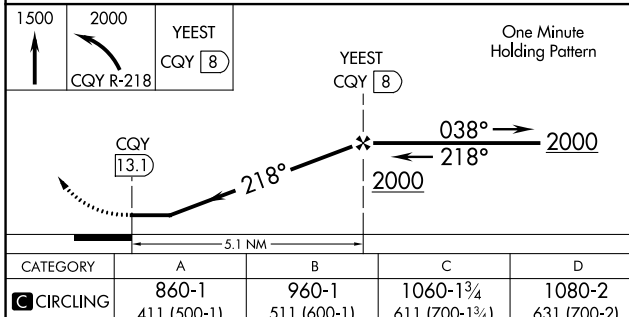

VORTAC CQY 114.8 Chan 95	APP CRS 218°	Rwy Idg TDZE Apt Elev	N/A N/A 449

VOR/DME-A

C DAVID CAMPBELL FLD-CORSICANA MUNI (CRS)

▼ Procedure NA at night. Circling NA to Rwys 2 and 20.
▲ NA MISSED APPROACH: Climb to 1500 then climbing left turn to 2000 via CQY VORTAC R-218 to YEEST/CQY 8 DME and hold.

ASOS 120.675	FORT WORTH CENTER 135.25 265.1	UNICOM 122.8 (CTAF) 0

SC-2, 26 JAN 2023 to 23 FEB 2023

SC-2, 26 JAN 2023 to 23 FEB 2023