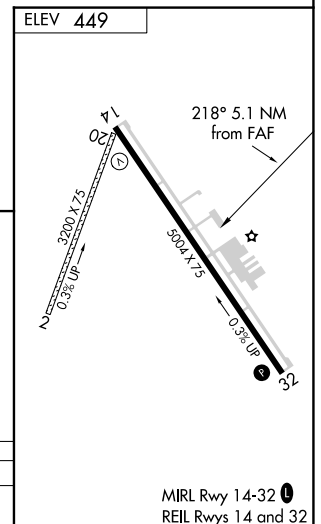

VORTAC CQY 114.8 Chan 95	APP CRS 218°	Rwy Idg TDZE Apt Elev	N/A N/A 449

VOR/DME-A

C DAVID CAMPBELL FLD-CORSICANA MUNI (CRS)

▼ Procedure NA at night. Circling NA to Rwys 2 and 20.
▲ NA MISSED APPROACH: Climb to 1500 then climbing left turn to 2000 via CQY VORTAC R-218 to YEEST/CQY 8 DME and hold.

ASOS 120.675	FORT WORTH CENTER 135.25 265.1	UNICOM 122.8 (CTAF) 0

SC-2, 26 JAN 2023 to 23 FEB 2023

SC-2, 26 JAN 2023 to 23 FEB 2023