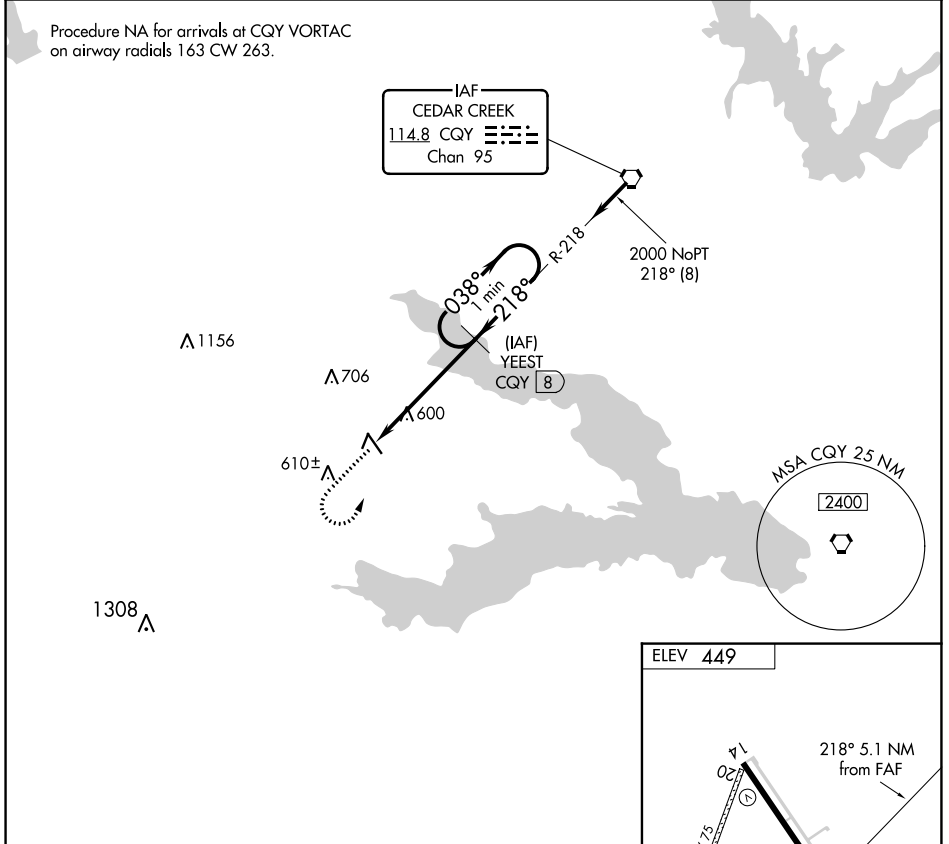

VORTAC CQY <b>114.8</b> Chan <b>95</b>	APP CRS <b>218°</b>	Rwy Idg TDZE Apt Elev	<b>N/A</b> <b>N/A</b> <b>449</b>
--	------------------------	-----------------------------	--

# VOR/DME-A

C DAVID CAMPBELL FLD-CORSICANA MUNI (CRS)

**▼** Procedure NA at night. Circling NA to Rwys 2 and 20.  
**▲** NA MISSED APPROACH: Climb to 1500 then climbing left turn to 2000 via CQY VORTAC R-218 to YEEST/CQY 8 DME and hold.

ASOS <b>120.675</b>	FORT WORTH CENTER <b>135.25 265.1</b>	UNICOM <b>122.8 (CTAF) 0</b>
------------------------	--	---------------------------------

SC-2, 26 JAN 2023 to 23 FEB 2023

SC-2, 26 JAN 2023 to 23 FEB 2023