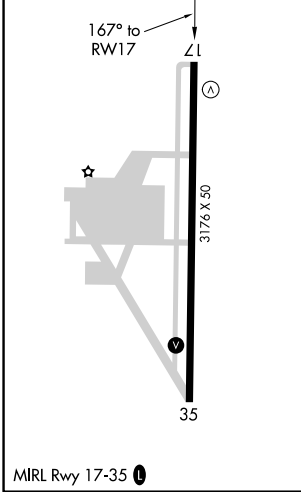

MISSED APPROACH: Climbing right turn to 2000 direct CODRU and hold.

AWOS-3
119.025

TRAVIS APP CON
126.6 281.45

UNICOM
123.075 (CTAF) 0

SW-2, 26 JAN 2023 to 23 FEB 2023

SW-2, 26 JAN 2023 to 23 FEB 2023

ELEV 69	TDZE 64
---------	---------