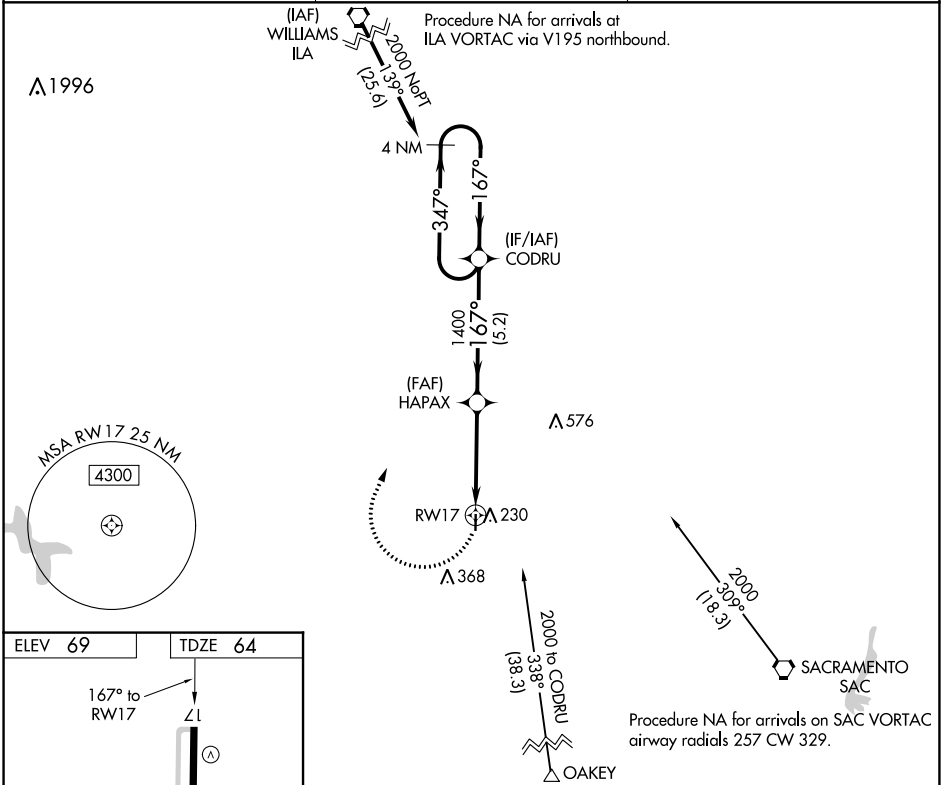

APP CRS 167°	Rwy Idg 3176
	TDZE 64
	Apt Elev 69

RNAV (GPS) RWY 17

UNIVERSITY (EDU)

▽ DME/DME RNP- 0.3 NA. When local altimeter setting not received, use Travis AFB altimeter setting and increase all MDA 60 feet.
▲ NA Helicopter visibility reduction below 1 SM not authorized.
 Procedure NA at night.

MISSED APPROACH: Climbing right turn to 2000 direct CODRU and hold.

AWOS-3
119.025

TRAVIS APP CON
126.6 281.45

UNICOM
123.075 (CTAF) 0

SW-2, 26 JAN 2023 to 23 FEB 2023

SW-2, 26 JAN 2023 to 23 FEB 2023

ELEV 69	TDZE 64
---------	---------

2000	CODRU	Visual Segment - Obstacles.		
CATEGORY	A	B	C	D
LNAV MDA	520-1	456 (500-1)	NA	
CIRCLING	580-1	511 (600-1)	NA	