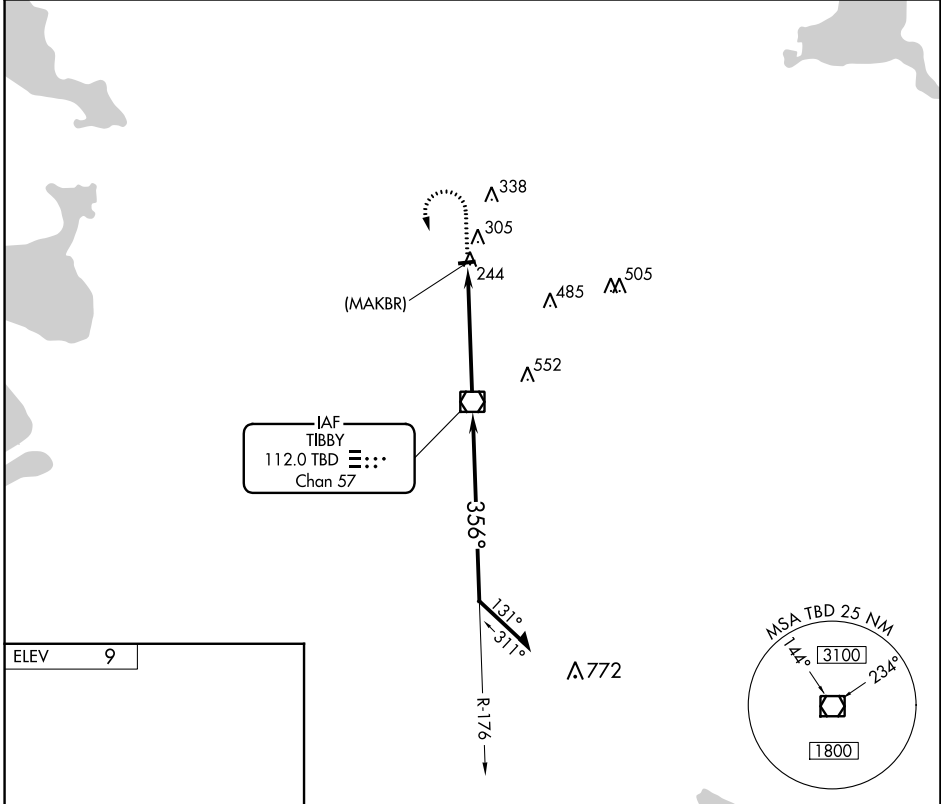

VOR/DME TBD 112.0 Chan 57	APP CRS 356°	Rwy Idg TDZE Apt Elev	N/A N/A 9
---	------------------------	-----------------------------	--------------------------------------

VOR or GPS-A
THIBODAUX MUNI (L83)

<p>▽ Obtain local altimeter on CTAF; if not received, use New Orleans Intl (Moisant Field) altimeter setting.</p> <p>△NA</p>	<p>MISSED APPROACH: Climb to 1800 then left turn direct TBD VOR/DME.</p>
--	--

<p>NEW ORLEANS APP CON 118.9 256.9</p>	<p>UNICOM 122.8 (CTAF) 0</p>
---	---

CATEGORY	A	B	C	D
CIRCLING	660-1	651 (700-1)	NA	
NEW ORLEANS INTL (MOISANT FIELD) ALTIMETER SETTING MINIMUMS				
CIRCLING	760-1	760-1½	NA	
	751 (800-1)	751 (800-1½)		