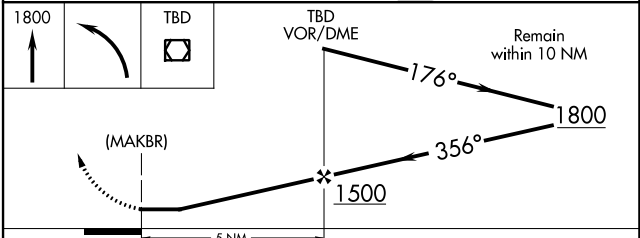

VOR/DME TBD 112.0 Chan 57	APP CRS 356°	Rwy Idg TDZE Apt Elev	N/A N/A 9

VOR or GPS-A
THIBODAUX MUNI (L83)

▽ Obtain local altimeter on CTAF; if not received, use New Orleans Intl (Moisant Field) altimeter setting. △NA	MISSED APPROACH: Climb to 1800 then left turn direct TBD VOR/DME.

NEW ORLEANS APP CON 118.9 256.9	UNICOM 122.8 (CTAF) 0

CATEGORY	A	B	C	D
CIRCLING	660-1	651 (700-1)	NA	
NEW ORLEANS INTL (MOISANT FIELD) ALTIMETER SETTING MINIMUMS				
CIRCLING	760-1	760-1½	NA	
	751 (800-1)	751 (800-1½)