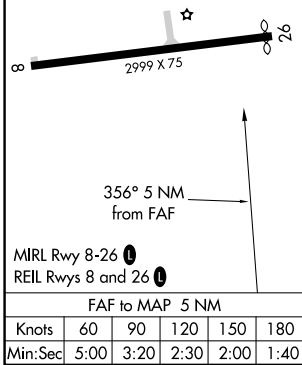

VOR/DME TBD 112.0 Chan 57	APP CRS 356°	Rwy Idg TDZE Apt Elev	N/A N/A 9

VOR or GPS-A
THIBODAUX MUNI (L83)

▽ Obtain local altimeter on CTAF; if not received, use New Orleans Intl (Moisant Field) altimeter setting. △NA	MISSED APPROACH: Climb to 1800 then left turn direct TBD VOR/DME.

NEW ORLEANS APP CON 118.9 256.9	UNICOM 122.8 (CTAF) 0

CATEGORY	A	B	C	D
CIRCLING	660-1	651 (700-1)	NA	
NEW ORLEANS INTL (MOISANT FIELD) ALTIMETER SETTING MINIMUMS				
CIRCLING	760-1	760-1½	NA	
	751 (800-1)	751 (800-1½)