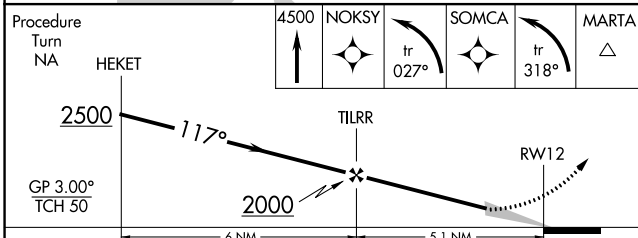

WAAS CH 78015 W12A	APP CRS 117°	Rwy Idg 4402 TDZE 319 Apt Elev 319
--	------------------------	---

RNAV (GPS) RWY 12

HART (3R4)

RNP APCH. Baro-VNAV NA. Use Fort Polk altimeter setting; when not received, use Natchitoches altimeter setting; increase LPV DA to 715 feet, LNAV/VNAV DA to 767 feet, and all MDA 20 feet, and increase LPV visibility all Cats ¼ SM.		MISSED APPROACH: Climb to 4500 direct NOKSY and left turn via track 027° to SOMCA and left turn via track 318° to MARTA and hold.
POLK APP CON 123.7 261.3	GCO 135.075	UNICOM 122.8 (CTAF)

CATEGORY	A	B	C	D
LPV DA	713-1¼ 394 (400-1¼)			NA
LNAV/VNAV DA	765-1½ 446 (500-1½)			NA
LNAV MDA	820-1 501 (600-1)		820-1½ 501 (600-1½)	NA
CIRCLING	940-1 621 (700-1)		1280-3 961 (1000-3)	NA

SC-4, 26 JAN 2023 to 23 FEB 2023