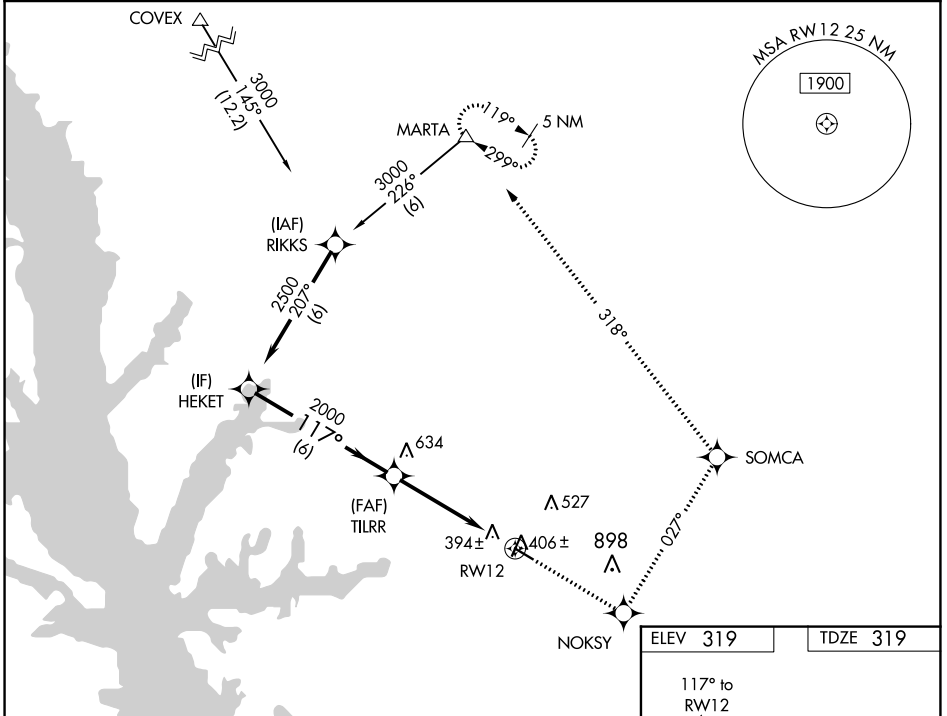

WAAS CH 78015 W12A	APP CRS 117°	Rwy Idg 4402 TDZE 319 Apt Elev 319
--	------------------------	---

RNAV (GPS) RWY 12

HART (3R4)

RNP APCH. Baro-VNAV NA. Use Fort Polk altimeter setting; when not received, use Natchitoches altimeter setting; increase LPV DA to 715 feet, LNAV/VNAV DA to 767 feet, and all MDA 20 feet, and increase LPV visibility all Cats ¼ SM.		MISSED APPROACH: Climb to 4500 direct NOKSY and left turn via track 027° to SOMCA and left turn via track 318° to MARTA and hold.
POLK APP CON 123.7 261.3	GCO 135.075	UNICOM 122.8 (CTAF)

CATEGORY	A	B	C	D
LPV DA	713-1¼ 394 (400-1¼)			NA
LNAV/VNAV DA	765-1½ 446 (500-1½)			NA
LNAV MDA	820-1 501 (600-1)		820-1½ 501 (600-1½)	NA
CIRCLING	940-1 621 (700-1)		1280-3 961 (1000-3)	NA

SC-4, 26 JAN 2023 to 23 FEB 2023

SC-4, 26 JAN 2023 to 23 FEB 2023