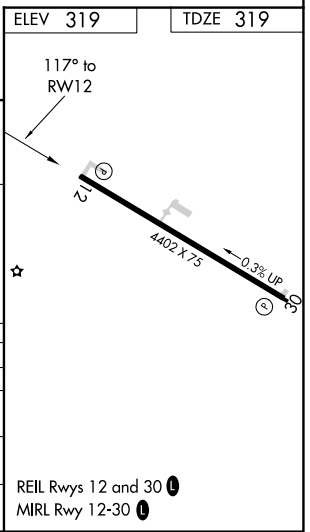

WAAS CH 78015 W12A	APP CRS 117°	Rwy Idg 4402 TDZE 319 Apt Elev 319
--	------------------------	---

RNAV (GPS) RWY 12

HART (3R4)

RNP APCH. Baro-VNAV NA. Use Fort Polk altimeter setting; when not received, use Natchitoches altimeter setting; increase LPV DA to 715 feet, LNAV/VNAV DA to 767 feet, and all MDA 20 feet, and increase LPV visibility all Cats ¼ SM.		MISSED APPROACH: Climb to 4500 direct NOKSY and left turn via track 027° to SOMCA and left turn via track 318° to MARTA and hold.
POLK APP CON 123.7 261.3	GCO 135.075	UNICOM 122.8 (CTAF)