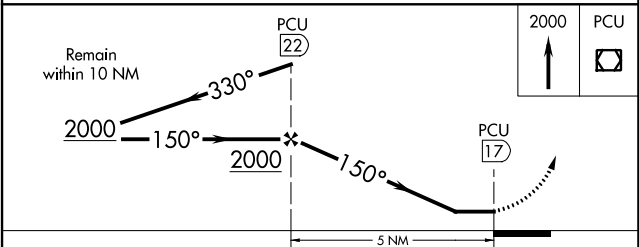

PCU VOR/DME 113.95 Chan 86 (Y)	APP CRS 150°	Rwy Idg TDZE Apt Elev N/A N/A 119
--	------------------------	---

VOR/DME-A

GEORGE R CARR MEML AIR FLD (BXA)

▽ NA If local altimeter setting not received; use New Orleans Lakefront altimeter setting and increase all MDAs 220 feet.	MISSED APPROACH: Climb to 2000 direct PCU VOR/DME.	
AWOS-3PT 118,025	HOUSTON CENTER 126.8 327.8	UNICOM 122.8 (CTAF) 0

CATEGORY	A	B	C	D
CIRCLING	680-1 561 (600-1)	720-1 601 (700-1)	880-2¼ 761 (800-2¼)	NA

SC-4, 26 JAN 2023 to 23 FEB 2023

SC-4, 26 JAN 2023 to 23 FEB 2023