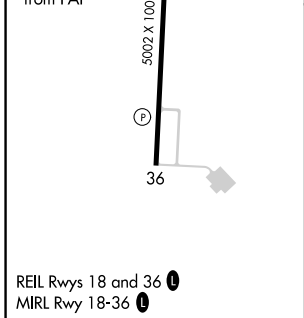

PCU VOR/DME 113.95 Chan 86 (Y)	APP CRS 150°	Rwy Idg TDZE Apt Elev N/A N/A 119
--	------------------------	---

VOR/DME-A

GEORGE R CARR MEML AIR FLD (BXA)

▽ NA If local altimeter setting not received; use New Orleans Lakefront altimeter setting and increase all MDAs 220 feet.	MISSED APPROACH: Climb to 2000 direct PCU VOR/DME.	
AWOS-3PT 118,025	HOUSTON CENTER 126.8 327.8	UNICOM 122.8 (CTAF) 0

CATEGORY	A	B	C	D
CIRCLING	680-1 561 (600-1)	720-1 601 (700-1)	880-2¼ 761 (800-2¼)	NA

SC-4, 26 JAN 2023 to 23 FEB 2023

SC-4, 26 JAN 2023 to 23 FEB 2023