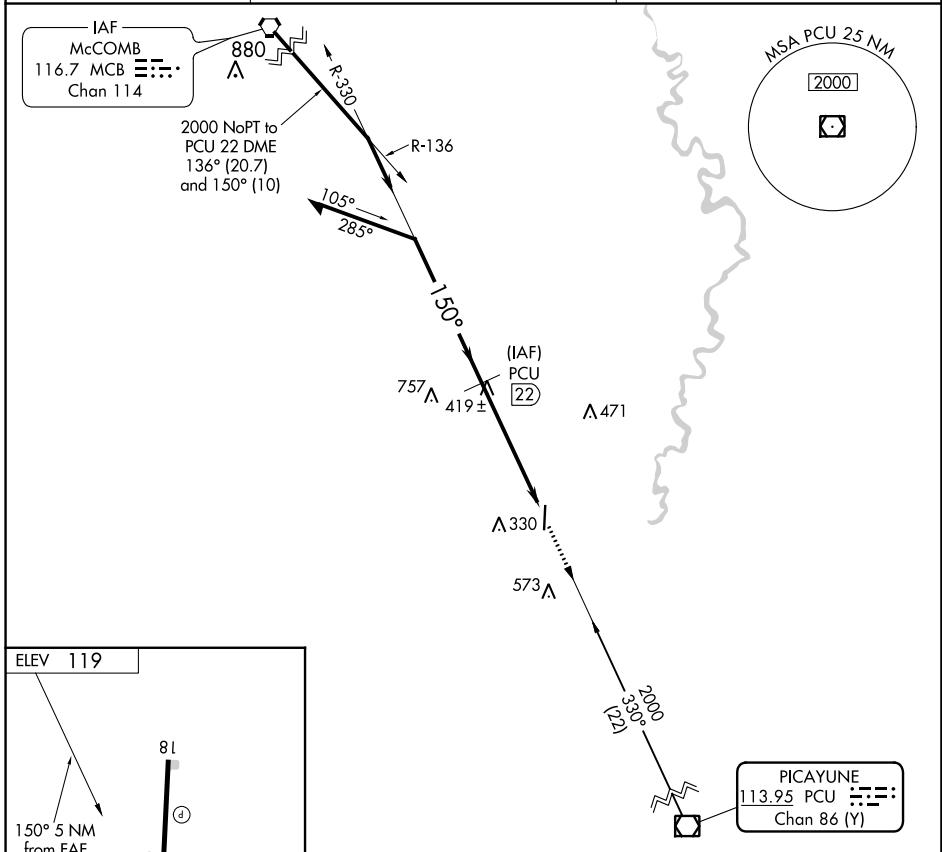

PCU VOR/DME 113.95 Chan 86 (Y)	APP CRS 150°	Rwy Idg TDZE Apt Elev N/A N/A 119
--	------------------------	---

VOR/DME-A

GEORGE R CARR MEML AIR FLD (BXA)

▽ NA If local altimeter setting not received; use New Orleans Lakefront altimeter setting and increase all MDAs 220 feet.	MISSED APPROACH: Climb to 2000 direct PCU VOR/DME.	
AWOS-3PT 118,025	HOUSTON CENTER 126.8 327.8	UNICOM 122.8 (CTAF) 0

CATEGORY	A	B	C	D
CIRCLING	680-1 561 (600-1)	720-1 601 (700-1)	880-2¼ 761 (800-2¼)	NA

SC-4, 26 JAN 2023 to 23 FEB 2023

SC-4, 26 JAN 2023 to 23 FEB 2023