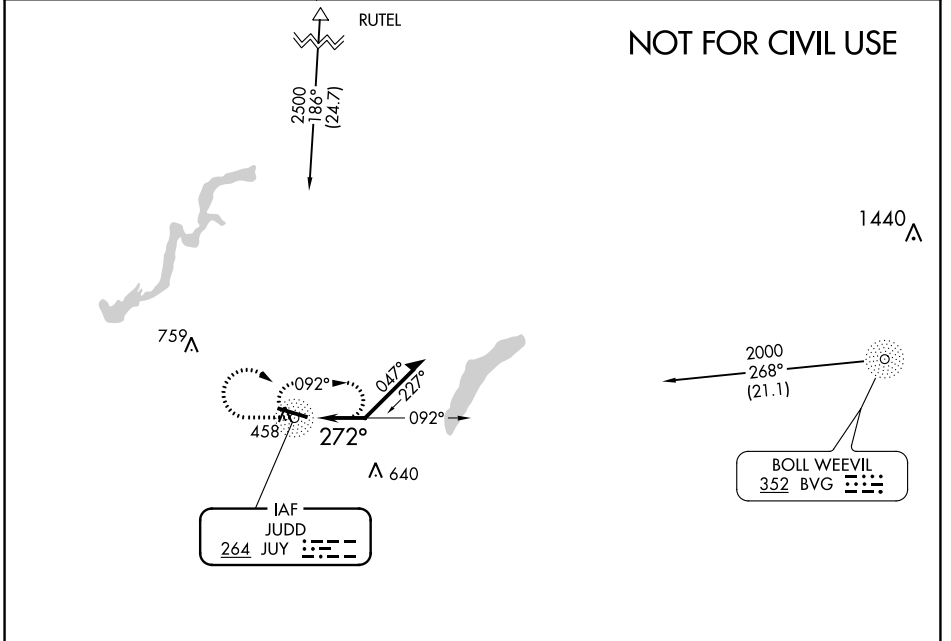

NDB JUY 264	APP CRS 272°	Rwy Idg TDZE Apt Elev	6000 308 310

COPTER NDB RWY 29

SOUTH ALABAMA RGNL AT BILL BENTON FLD (79J)

⚠ When local altimeter setting not received, use Cairns AAF altimeter setting and increase all MDA 100 feet.	MISSED APPROACH: Climb to 1200 then climbing right turn to 2000 direct JUY NDB and hold.

ASOS 134.875	CAIRNS APP CON ★ 133.45 239.275	UNICOM 122.8 (CTAF) 0

ELEV 310	TDZE 308