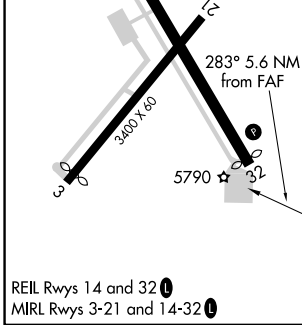

VORTAC SJN 112.3 Chan 70	APP CRS 283°	Rwy Idg TDZE Apt Elev	N/A N/A 5737
--	------------------------	-----------------------------	---

VOR-A

ST JOHNS INDUSTRIAL AIR PARK (SJN)

DME required.	MISSED APPROACH: Climbing right turn to 9100 direct SJN VORTAC and hold, continue climb-in-hold to 9100.
▽ ▲	Circling Rwy 3, 32 NA at night.

ASOS 134.225	ALBUQUERQUE CENTER 124.325 288.25	UNICOM 122.8 (CTAF) ①
------------------------	---	---------------------------------

9100	SJN	PAFEL SJN [7]	SJN VORTAC	Remain within 10 NM
SAKOY SJN [12.6]	RABOY SJN [10]	8000	9100	103°
2.6 NM	3 NM	7 NM	283°	9100
283° 5.6 NM from FAF				
CATEGORY	A	B	C	D
☑ CIRCLING	6260-1 523 (600-1)	6280-1 543 (600-1)	NA	