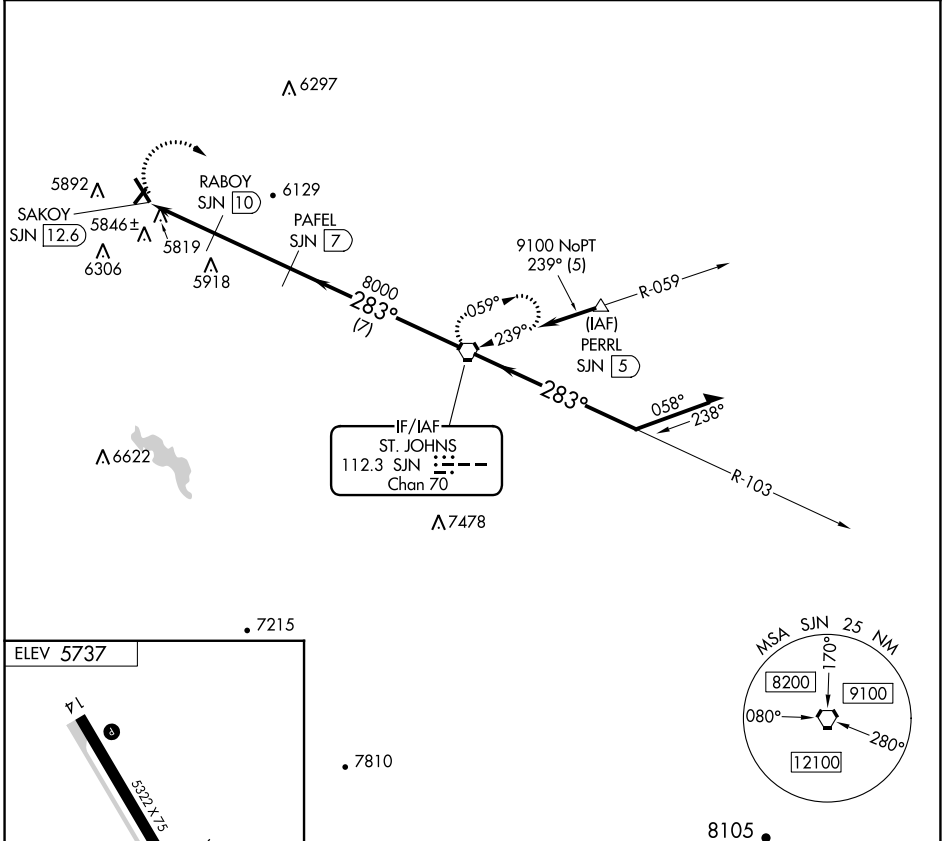

VORTAC SJN 112.3 Chan 70	APP CRS 283°	Rwy Idg TDZE Apt Elev	N/A N/A 5737
--	------------------------	-----------------------------	---

VOR-A

ST JOHNS INDUSTRIAL AIR PARK (SJN)

DME required.	MISSED APPROACH: Climbing right turn to 9100 direct SJN VORTAC and hold, continue climb-in-hold to 9100.
▽ ▲	Circling Rwy 3, 32 NA at night.

ASOS 134.225	ALBUQUERQUE CENTER 124.325 288.25	UNICOM 122.8 (CTAF) ①
------------------------	---	---------------------------------

9100	SJN	PAFEL SJN [7]	SJN VORTAC	Remain within 10 NM
SAKOY SJN [12.6]	RABOY SJN [10]	8000	9100	103°
2.6 NM	3 NM	7 NM	283°	9100
283° 5.6 NM from FAF				
CATEGORY	A	B	C	D
☑ CIRCLING	6260-1 523 (600-1)	6280-1 543 (600-1)	NA	

VOR-A

SW-4, 26 JAN 2023 to 23 FEB 2023

SW-4, 26 JAN 2023 to 23 FEB 2023