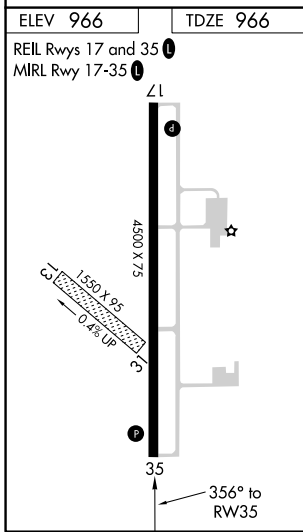

WAAS CH 62925 W35A	APP CRS 356°	Rwy Idg TDZE 966 Apt Elev 966	4500 966 966
--	------------------------	---	---

RNAV (GPS) RWY 35

OTTAWA MUNI (OWI)

RNP APCH.	MISSED APPROACH: Climb to 4000 direct ETIRY and hold, continue climb-in-hold to 4000.
-----------	---

AWOS-3PT 118.25	KANSAS CITY CENTER 127.725 270.25	UNICOM 122.8 (CTAF) 0
---------------------------	---	---------------------------------

CATEGORY	A	B	C	D
LPV DA	1216-1	250 (300-1)		NA
LNAV/ VNAV DA	1216-1	250 (300-1)		NA
LNAV MDA	1320-1	354 (400-1)		NA
<input checked="" type="checkbox"/> CIRCLING	1500-1	534 (600-1)	1760-2¼ 794 (800-2¼)	NA