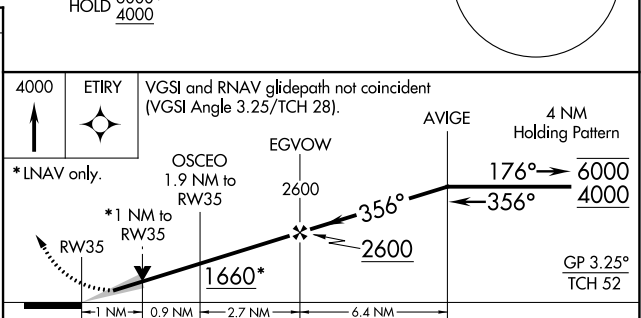

WAAS CH 62925 W35A	APP CRS 356°	Rwy Idg TDZE 966 Apt Elev 966	4500 966 966
--	------------------------	---	---

RNAV (GPS) RWY 35

OTTAWA MUNI (OWI)

RNP APCH.	MISSED APPROACH: Climb to 4000 direct ETIRY and hold, continue climb-in-hold to 4000.
-----------	---

AWOS-3PT 118.25	KANSAS CITY CENTER 127.725 270.25	UNICOM 122.8 (CTAF) 0
---------------------------	---	---------------------------------

CATEGORY	A	B	C	D
LPV DA	1216-1	250 (300-1)		NA
LNAV/ VNAV DA	1216-1	250 (300-1)		NA
LNAV MDA	1320-1	354 (400-1)		NA
<input checked="" type="checkbox"/> CIRCLING	1500-1	534 (600-1)	1760-2¼ 794 (800-2¼)	NA