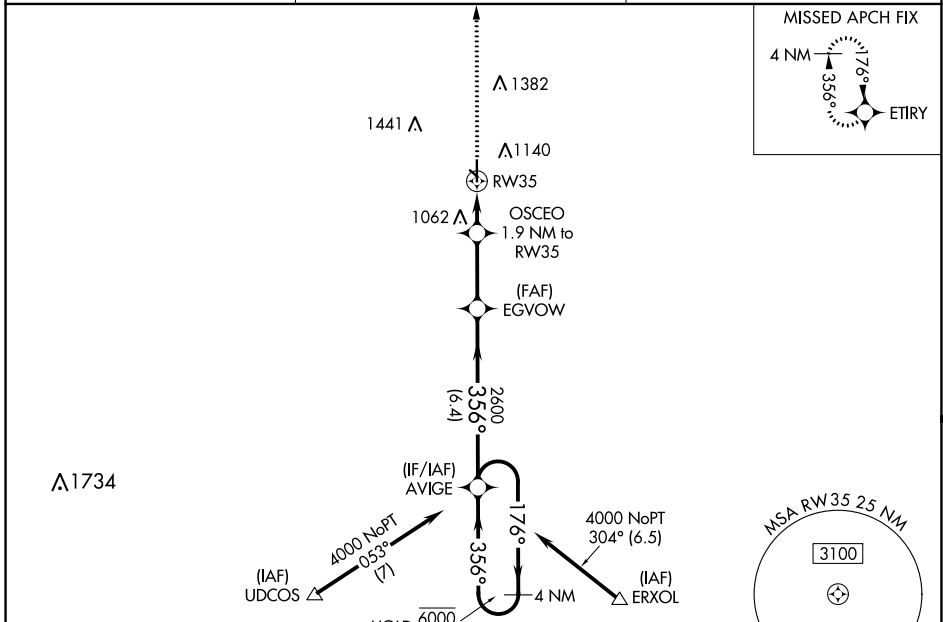

WAAS CH 62925 W35A	APP CRS 356°	Rwy Idg TDZE 966 Apt Elev 966	4500 966 966
--	------------------------	---	---

RNAV (GPS) RWY 35

OTTAWA MUNI (OWI)

RNP APCH.	MISSED APPROACH: Climb to 4000 direct ETIRY and hold, continue climb-in-hold to 4000.
-----------	---

AWOS-3PT 118.25	KANSAS CITY CENTER 127.725 270.25	UNICOM 122.8 (CTAF) 0
---------------------------	---	---------------------------------

CATEGORY	A	B	C	D
LPV DA	1216-1	250 (300-1)		NA
LNAV/ VNAV DA	1216-1	250 (300-1)		NA
LNAV MDA	1320-1	354 (400-1)		NA
<input checked="" type="checkbox"/> CIRCLING	1500-1	534 (600-1)	1760-2¼ 794 (800-2¼)	NA

NC-2, 26 JAN 2023 to 23 FEB 2023

NC-2, 26 JAN 2023 to 23 FEB 2023