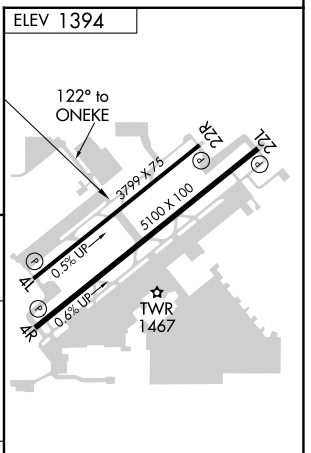

APP CRS	Rwy Idg	N/A
122°	TDZE	N/A
	Apt Elev	1394

RNAV (GPS)-B

FALCON FLD (F'F'Z)

RNP APCH.

▼ Circling Rwy 22L, 22R NA at night. Circling NA for Cat C southeast of Rwy 4R-22L.

MISSED APPROACH: Climb to 5000 direct CLOSE and right turn on track 219° to SACAT and hold, continue climb-in-hold to 5000.

CATEGORY	A	B	C	D
C CIRCLING	1860-1 466 (500-1)	1980-1 586 (600-1)	2040-1¾ 646 (700-1¾)	NA

REIL Rwy 4R, 4L, 22L and 22R
MIRL Rwy 4R-22L **0**
MIRL Rwy 4L-22R

SW-4, 26 JAN 2023 to 23 FEB 2023

SW-4, 26 JAN 2023 to 23 FEB 2023