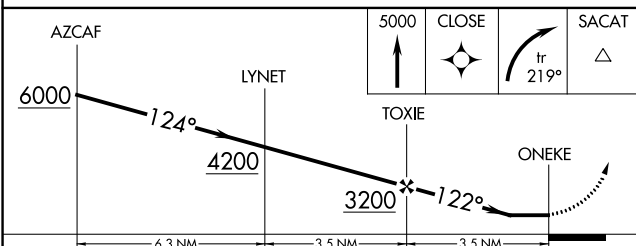

APP CRS	Rwy Idg	N/A
122°	TDZE	N/A
	Apt Elev	1394

RNAV (GPS)-B

FALCON FLD (F'F'Z)

RNP APCH.

▼ Circling Rwy 22L, 22R NA at night. Circling NA for Cat C southeast of Rwy 4R-22L.

MISSED APPROACH: Climb to 5000 direct CLOSE and right turn on track 219° to SACAT and hold, continue climb-in-hold to 5000.

ATIS 118.25	PHOENIX APP CON 120.7 239.0	FALCON TOWER * 124.6 (CTAF) 0	GND CON 121.3	UNICOM 122.95
-----------------------	---------------------------------------	---	-------------------------	-------------------------