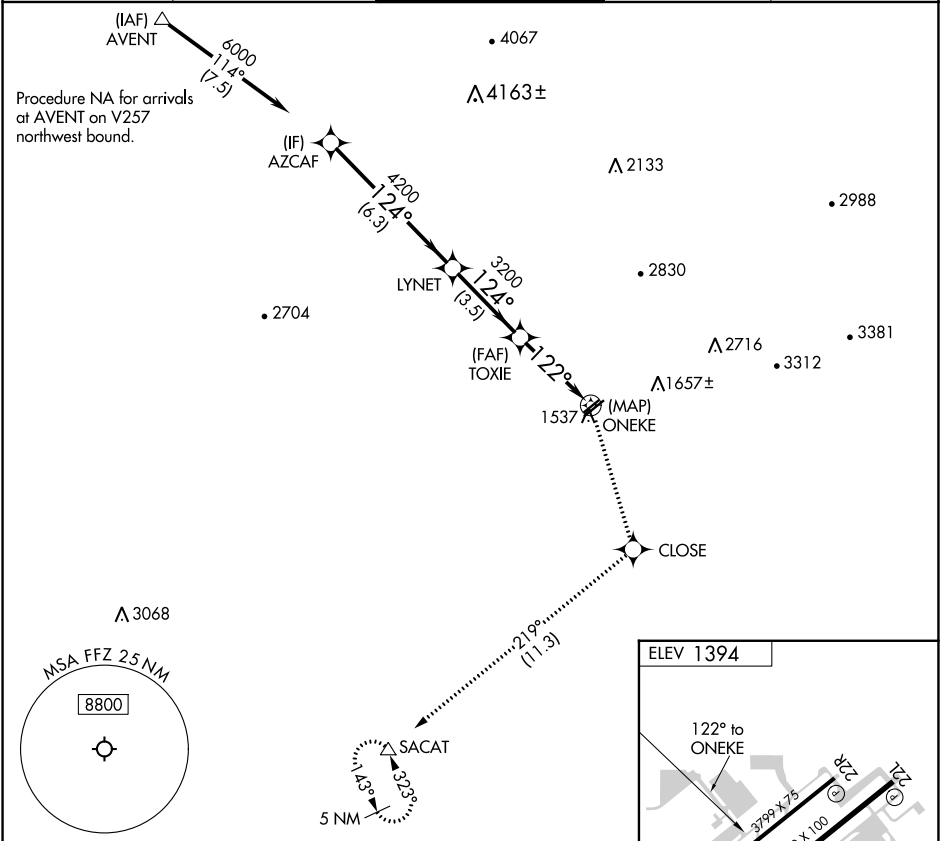

APP CRS	Rwy Idg	N/A
122°	TDZE	N/A
	Apt Elev	1394

RNAV (GPS)-B

FALCON FLD (F'F'Z)

RNP APCH.

▼ Circling Rwy 22L, 22R NA at night. Circling NA for Cat C southeast of Rwy 4R-22L.

MISSED APPROACH: Climb to 5000 direct CLOSE and right turn on track 219° to SACAT and hold, continue climb-in-hold to 5000.

CATEGORY	A	B	C	D
C CIRCLING	1860-1 466 (500-1)	1980-1 586 (600-1)	2040-1¾ 646 (700-1¾)	NA

REIL Rwy 4R, 4L, 22L and 22R
MIRL Rwy 4R-22L **0**
MIRL Rwy 4L-22R

SW-4, 26 JAN 2023 to 23 FEB 2023

SW-4, 26 JAN 2023 to 23 FEB 2023