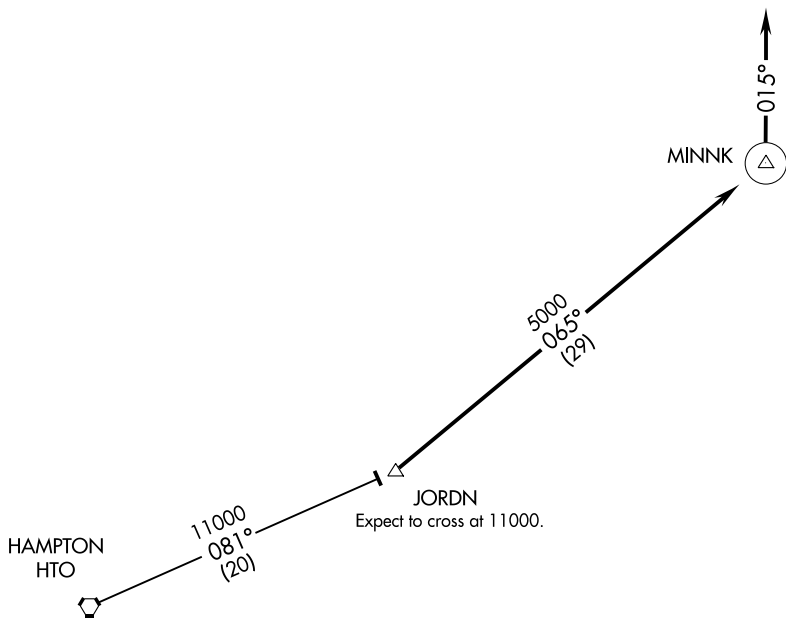

(JORDN.JORDN2) 21280

AL-333 (FAA)

JORDN TWO ARRIVAL (RNAV)

RHODE ISLAND TF GREEN INTL (PVD)
PROVIDENCE, RHODE ISLAND

PROVIDENCE APP CON ★
125.75 385.6
D-ATIS
124.2
PROVIDENCE TOWER ★
120.7 (CTAF)

NOTE: RADAR required.
NOTE: 1. DME/DME/IRU or GPS required.
2. RNAV 1.

NOTE: Chart not to scale.

ARRIVAL ROUTE DESCRIPTION

HAMPTON TRANSITION (HTO..JORDN2):

... From JORDN, via 065° track to MINNK. Depart MINNK heading 015°, expect RADAR vectors to final approach course.

JORDN TWO ARRIVAL (RNAV)

(JORDN.JORDN2) 08JUN06

PROVIDENCE, RHODE ISLAND
RHODE ISLAND TF GREEN INTL (RIC)

NE-1, 23 FEB 2023 to 23 MAR 2023

NE-1, 23 FEB 2023 to 23 MAR 2023