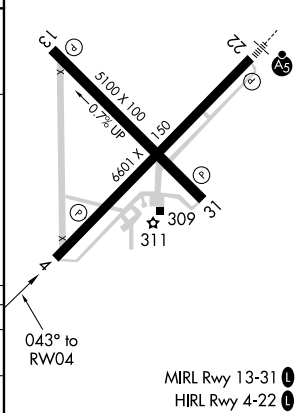

APP CRS 043°	Rwy Idg 6601
	TDZE 260
	Apt Elev 277

RNAV (GPS) RWY 4

SOUTH ARKANSAS RGNL AT GOODWIN FLD (ELD)

RNP APCH.

▼ Straight-in Rwy 4 NA at night, Circling Rwy 4, 13, 31 NA at night.
Rwy 4 helicopter visibility below 1 SM NA.

MISSED APPROACH: Climb to 2000
direct UMUDY and hold.

ASOS
118.325

FORT WORTH CENTER
128.2 269.1

UNICOM
123.0 (CTAF) **0**

SC-1, 23 FEB 2023 to 23 MAR 2023

SC-1, 23 FEB 2023 to 23 MAR 2023

ELEV 277	TDZE 260
----------	----------

CATEGORY	A	B	C	D
RNAV MDA	680-1	420 (500-1)	680-1¼	420 (500-1¼)
CIRCLING	740-1	463 (500-1)	920-1¼ 643 (700-1¾)	920-2 643 (700-2)

MIRL Rwy 13-31 **0**
HIRL Rwy 4-22 **0**