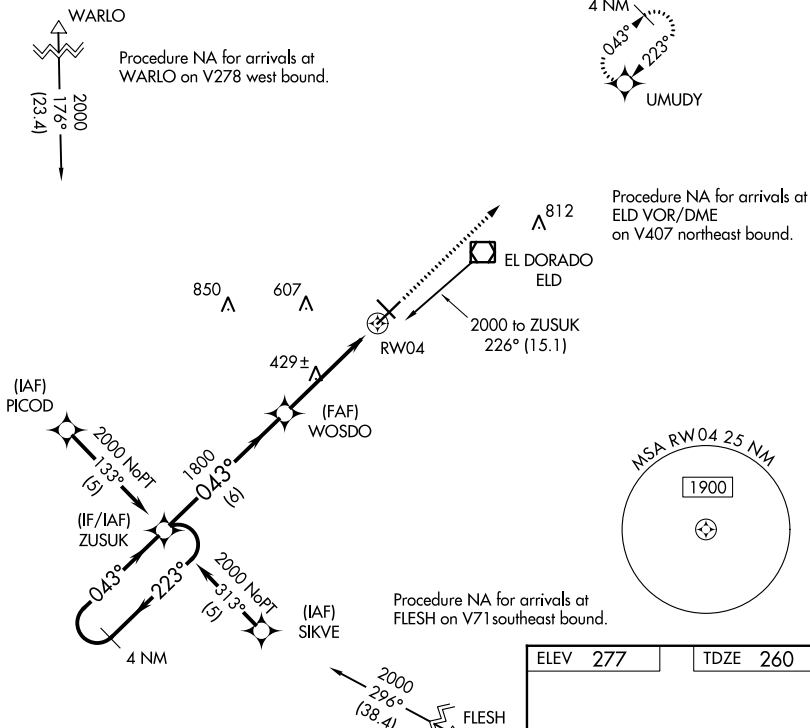

APP CRS 043°	Rwy Idg 6601
	TDZE 260
	Apt Elev 277

RNAV (GPS) RWY 4

SOUTH ARKANSAS RGNL AT GOODWIN FLD (ELD)

RNP APCH.

▼ Straight-in Rwy 4 NA at night, Circling Rwy 4, 13, 31 NA at night.
Rwy 4 helicopter visibility below 1 SM NA.

MISSED APPROACH: Climb to 2000
direct UMUDY and hold.

ASOS
118.325

FORT WORTH CENTER
128.2 269.1

UNICOM
123.0 (CTAF) **0**

SC-1, 23 FEB 2023 to 23 MAR 2023

SC-1, 23 FEB 2023 to 23 MAR 2023

ELEV 277	TDZE 260
----------	----------

CATEGORY	A	B	C	D
RNAV MDA	680-1	420 (500-1)	680-1¼	420 (500-1¼)
CIRCLING	740-1	463 (500-1)	920-1¼ 643 (700-1¾)	920-2 643 (700-2)

MIRL Rwy 13-31 **0**
HIRL Rwy 4-22 **0**