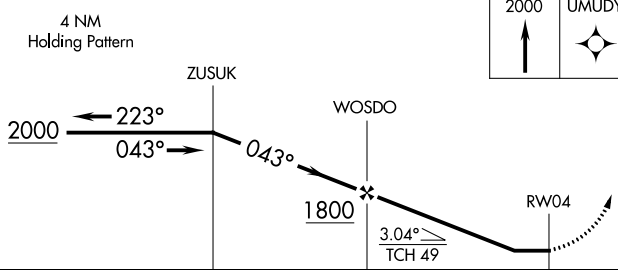

MISSED APPROACH: Climb to 2000
direct UMUDY and hold.

ASOS
118.325

FORT WORTH CENTER
128.2 269.1

UNICOM
123.0 (CTAF) **0**

SC-1, 23 FEB 2023 to 23 MAR 2023

SC-1, 23 FEB 2023 to 23 MAR 2023

ELEV 277	TDZE 260
----------	----------