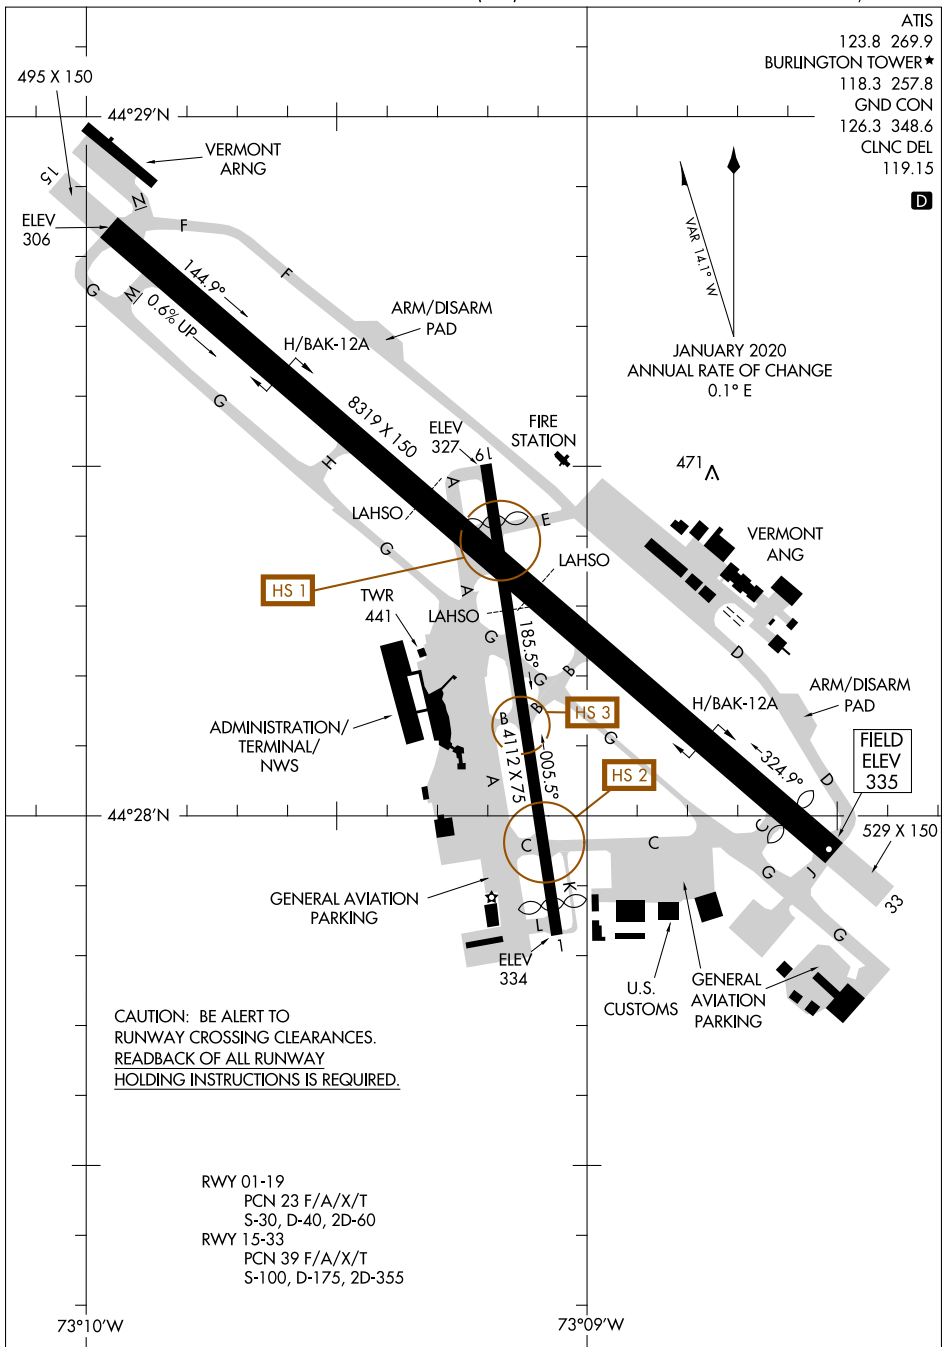

22307

AIRPORT DIAGRAM

AL-70 (FAA)

BURLINGTON INTL (BTV)
BURLINGTON, VERMONT

NE-1, 23 MAR 2023 to 20 APR 2023

NE-1, 23 MAR 2023 to 20 APR 2023