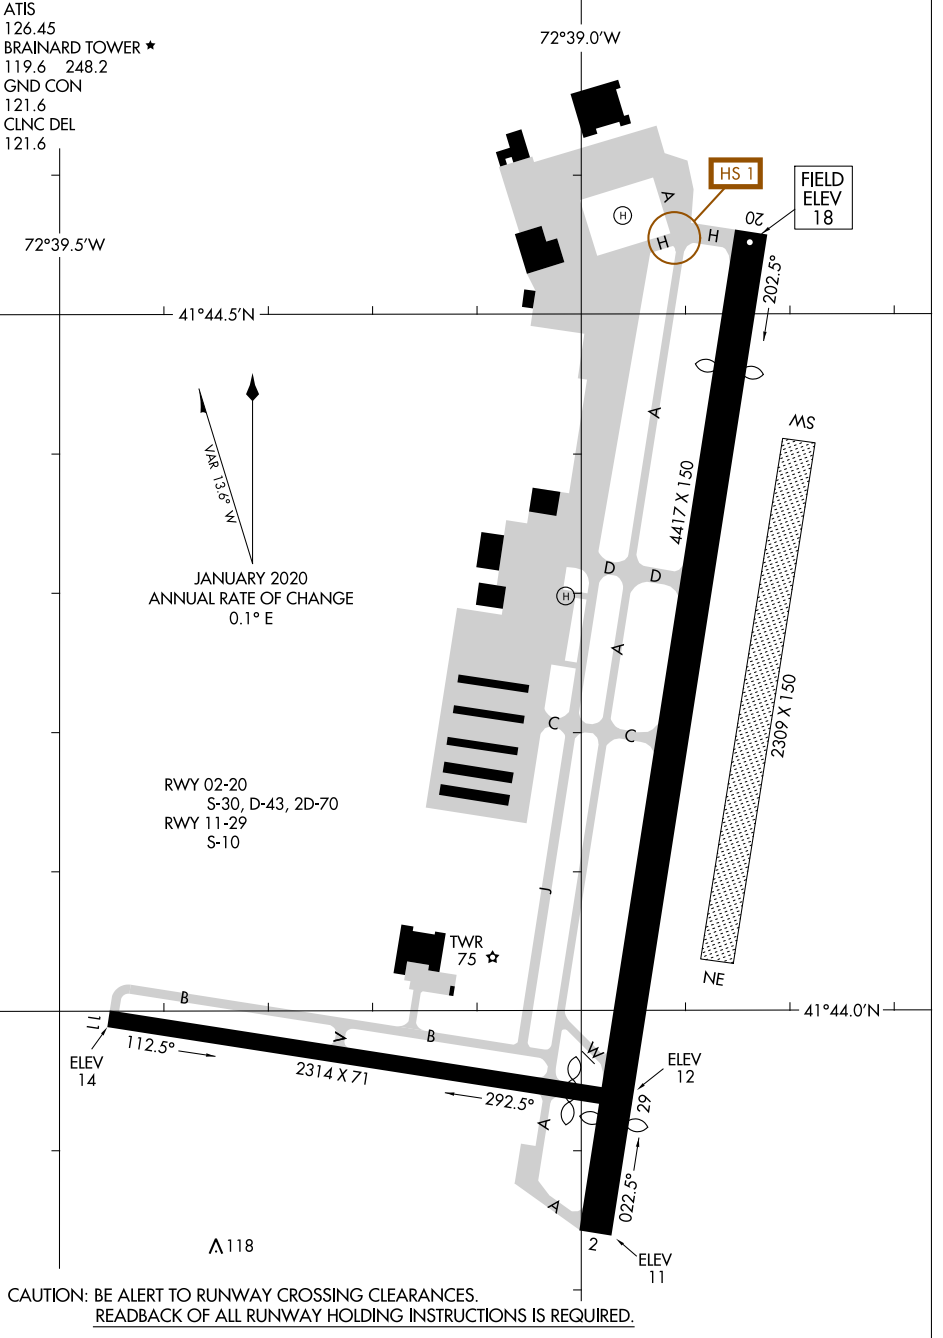

20086

AIRPORT DIAGRAM

AL-189 (FAA)

HARTFORD-BRAINARD (HFD)
HARTFORD, CONNECTICUT

ATIS
 126.45
 BRAINARD TOWER ★
 119.6 248.2
 GND CON
 121.6
 CLNC DEL
 121.6

NE-1, 23 MAR 2023 to 20 APR 2023

NE-1, 23 MAR 2023 to 20 APR 2023

CAUTION: BE ALERT TO RUNWAY CROSSING CLEARANCES.
 READBACK OF ALL RUNWAY HOLDING INSTRUCTIONS IS REQUIRED.

AIRPORT DIAGRAM

20086

HARTFORD, CONNECTICUT
HARTFORD-BRAINARD (HFD)