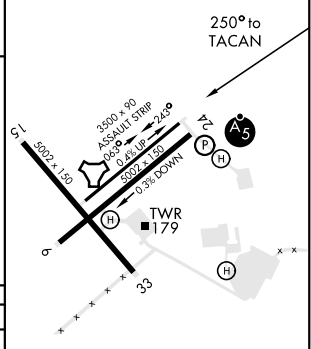

TACAN RWY 24

LAKEHURST MAXFIELD FLD,

(JOINT BASE MC GUIRE DIX LAKEHURST) (KNEL)

TACAN NEL Chan 55	APCH CRS 250°	Rwy Ldg TDZE Arprt Elev 5002 101 101
-----------------------------	-------------------------	--

AL-223 [USN]

MISSED APPROACH: Climb to 800, then climbing left turn to 2000 to intercept NEL TACAN R-070 and hold.

<p>▼ * When ALS inop increase CAT AB vis to 1 mile, CAT CD vis to 1 1/8.</p>	<p>MC GUIRE APP CON 126.475 363.8</p>	<p>TOWER ★ 127.775 360.2</p>	<p>GND CON 118.375 307.375</p>
--	--	---	---

EMERG SAFE ALT 100 NM 4100

ELEV 101	TDZE 101
----------	----------

CATEGORY	A	B	C	D
S-24*	520-1/2 419 (500-1/2)	520-3/4 419 (500-3/4)		
CIRCLING	640-1 539 (600-1)	720-1 619 (700-1)	720-1 3/4 619 (700-1 3/4)	720-2 619 (700-2)

HIRL Rwy 6-24
MRL Rwy 063°-243°

TACAN RWY 24

NE-2, 23 MAR 2023 to 20 APR 2023

NE-2, 23 MAR 2023 to 20 APR 2023