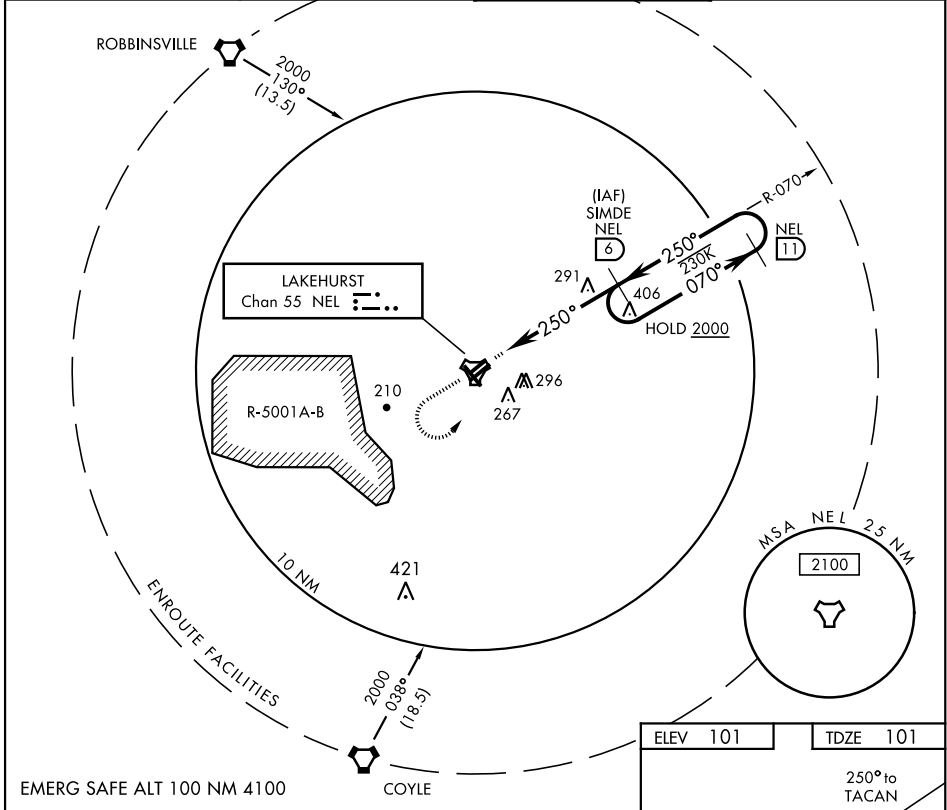

TACAN RWY 24

LAKEHURST MAXFIELD FLD,

(JOINT BASE MC GUIRE DIX LAKEHURST) (KNEL)

TACAN NEL Chan 55	APCH CRS 250°	Rwy Ldg TDZE Arprt Elev 5002 101 101
-----------------------------	-------------------------	--

AL-223 [USN]

MISSED APPROACH: Climb to 800, then climbing left turn to 2000 to intercept NEL TACAN R-070 and hold.

<p>▼ * When ALS inop increase CAT AB vis to 1 mile, CAT CD vis to 1 1/8.</p>	<p>MC GUIRE APP CON 126.475 363.8</p>	<p>TOWER ★ 127.775 360.2</p>	<p>GND CON 118.375 307.375</p>
--	--	---	---

EMERG SAFE ALT 100 NM 4100

ELEV 101	TDZE 101
----------	----------

CATEGORY	A	B	C	D
S-24*	520-1/2 419 (500-1/2)	520-3/4 419 (500-3/4)		
CIRCLING	640-1 539 (600-1)	720-1 619 (700-1)	720-1 3/4 619 (700-1 3/4)	720-2 619 (700-2)

HIRL Rwy 6-24
MRL Rwy 063°-243°

TACAN RWY 24

NE-2, 23 MAR 2023 to 20 APR 2023

NE-2, 23 MAR 2023 to 20 APR 2023