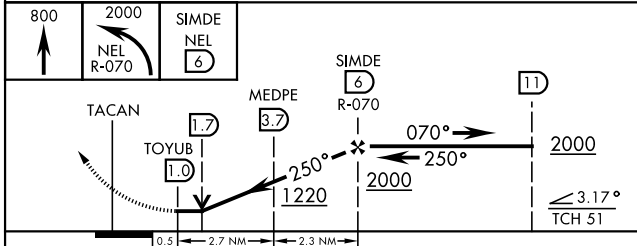

AL-223 [USN]

MISSED APPROACH: Climb to 800, then climbing left turn to 2000 to intercept NEL TACAN R-070 and hold.

<p>▼ * When ALS inop increase CAT AB vis to 1 mile, CAT CD vis to 1 1/8.</p>	<p>MC GUIRE APP CON 126.475 363.8</p>	<p>TOWER ★ 127.775 360.2</p>	<p>GND CON 118.375 307.375</p>
--	--	---	---

EMERG SAFE ALT 100 NM 4100

ELEV 101	TDZE 101
----------	----------

CATEGORY	A	B	C	D
S-24*	520-1/2 419 (500-1/2)	520-3/4 419 (500-3/4)		
CIRCLING	640-1 539 (600-1)	720-1 619 (700-1)	720-1 3/4 619 (700-1 3/4)	720-2 619 (700-2)