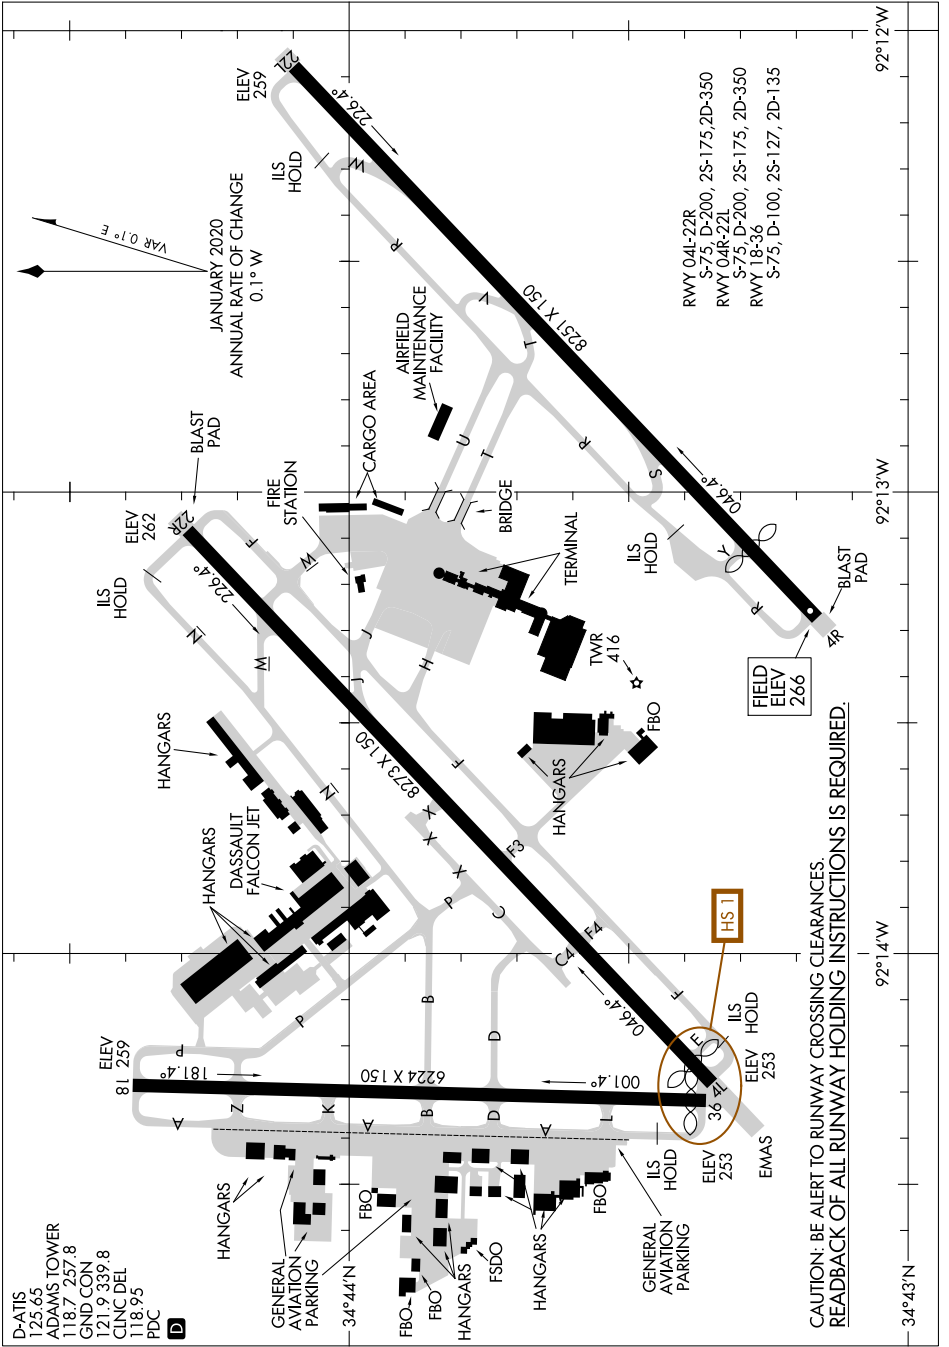

22251  
**AIRPORT DIAGRAM**

**BILL AND HILLARY CLINTON NTL/ADAMS FLD (LIT)**  
 AL-233 (FAA) LITTLE ROCK, ARKANSAS

SC-1, 23 MAR 2023 to 20 APR 2023

SC-1, 23 MAR 2023 to 20 APR 2023

22251  
**AIRPORT DIAGRAM**

**LITTLE ROCK, ARKANSAS**  
**BILL AND HILLARY CLINTON NTL/ADAMS FLD (LIT)**

CAUTION: BE ALERT TO RUNWAY CROSSING CLEARANCES.  
 READBACK OF ALL RUNWAY HOLDING INSTRUCTIONS IS REQUIRED.