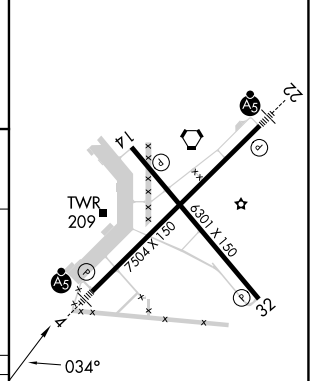

VORTAC MLU 117.2 Chan 119	APP CRS 034°	Rwy Idg 7504 TDZE 78 Apt Elev 79
---	------------------------	---

VOR/DME RWY 4

MONROE RGNL (MLU)

⚠ Circling to Rwy 14 NA at night.	MALSR 	MISSED APPROACH: Climb to 1800 then climbing right turn to 3000 direct MLU VORTAC and hold, continue climb-in-hold to 3000.
⚠ ASR	AS 	

ATIS 125.05	MONROE APP CON★ 118.15 290.475	MONROE TOWER★ 118.9 (CTAF) 257.8	GND CON 121.9	CLNC DEL 121.65	UNICOM 122.95
-----------------------	--	--	-------------------------	---------------------------	-------------------------

SC-4, 23 MAR 2023 to 20 APR 2023

SC-4, 23 MAR 2023 to 20 APR 2023

ELEV 79	D	TDZE 78
---------	----------	---------

CATEGORY	A	B	C	D
S-4	460/24	382 (400-½)	460/40	382 (400-¾)
C CIRCLING	580-1 501 (600-1)	620-1 541 (600-1)	740-1¾ 661 (700-1¾)	1160-3 1081 (1100-3)