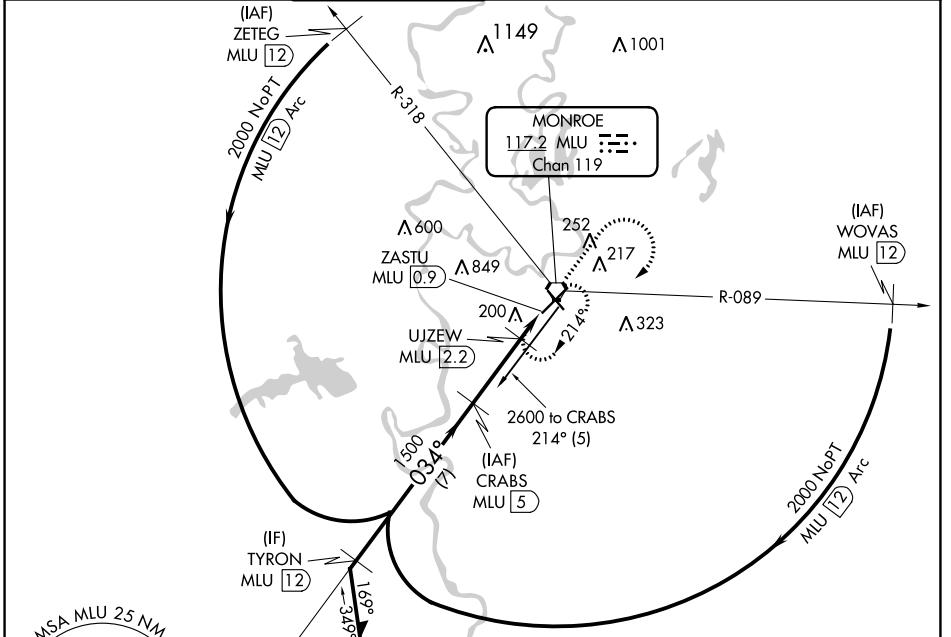

VORTAC MLU 117.2 Chan 119	APP CRS 034°	Rwy Idg 7504 TDZE 78 Apt Elev 79
---	------------------------	---

VOR/DME RWY 4

MONROE RGNL (MLU)

⚠ Circling to Rwy 14 NA at night.	MALSR 	MISSED APPROACH: Climb to 1800 then climbing right turn to 3000 direct MLU VORTAC and hold, continue climb-in-hold to 3000.
⚠ ASR	AS 	

ATIS 125.05	MONROE APP CON★ 118.15 290.475	MONROE TOWER★ 118.9 (CTAF) 257.8	GND CON 121.9	CLNC DEL 121.65	UNICOM 122.95
-----------------------	--	--	-------------------------	---------------------------	-------------------------

SC-4, 23 MAR 2023 to 20 APR 2023

SC-4, 23 MAR 2023 to 20 APR 2023

ELEV 79	D	TDZE 78
---------	----------	---------

CATEGORY	A	B	C	D
S-4	460/24	382 (400-½)	460/40	382 (400-¾)
C CIRCLING	580-1 501 (600-1)	620-1 541 (600-1)	740-1¾ 661 (700-1¾)	1160-3 1081 (1100-3)