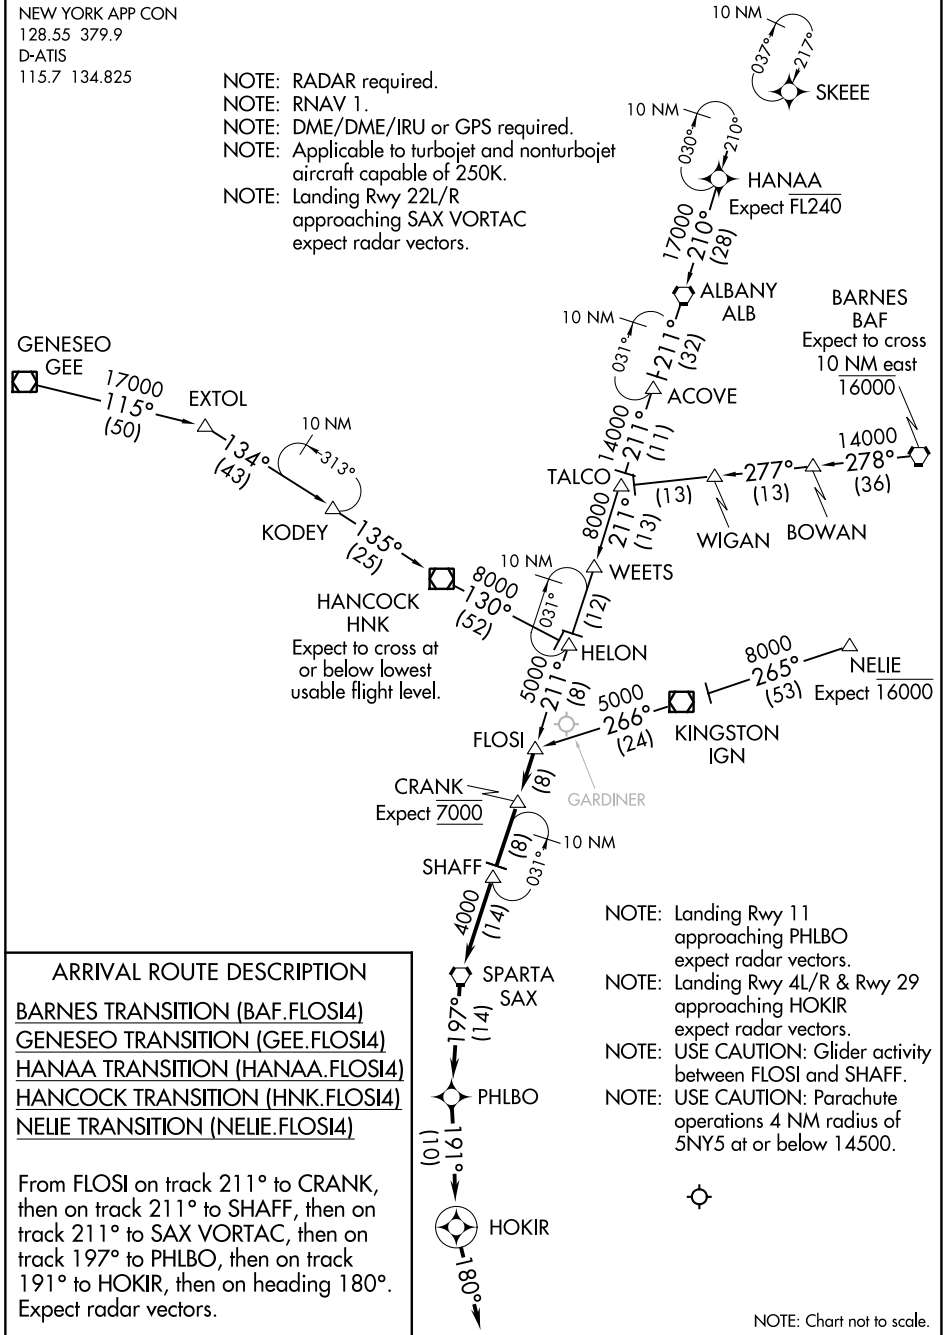

FLOSI FOUR ARRIVAL (RNAV)

NEWARK, NEW JERSEY

NEW YORK APP CON
128.55 379.9
D-ATIS
115.7 134.825

- NOTE: RADAR required.
- NOTE: RNAV 1.
- NOTE: DME/DME/IRU or GPS required.
- NOTE: Applicable to turbojet and nonturbojet aircraft capable of 250K.
- NOTE: Landing Rwy 22L/R approaching SAX VORTAC expect radar vectors.

NE-2, 23 MAR 2023 to 20 APR 2023

NE-2, 23 MAR 2023 to 20 APR 2023

FLOSI FOUR ARRIVAL (RNAV)