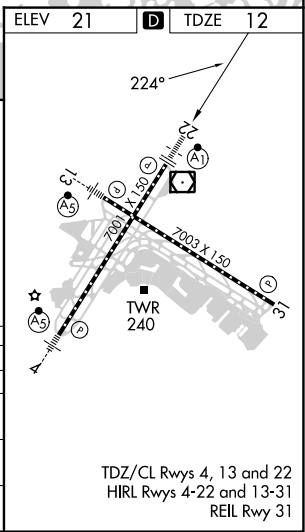

WAAS CH 70318 W22A	APP CRS 224°	Rwy Idg TDZE 12 Apt Elev 21	7001
--	------------------------	---	-------------

RNAV (GPS) Y RWY 22

LAGUARDIA (LGA)

RNP APCH. ▼ For uncompensated Baro-VNAV systems, LNAV/VNAV NA below -11°C (13°F) or above 54°C (130°F). ▲		ALSIF-1	MISSED APPROACH: Climb to 3000 direct PROUD and hold, continue climb-in-hold to 3000.		
D-ATIS ARR 125.95	NEW YORK APP CON 120.8 263.0	LAGUARDIA TOWER 118.7 263.0	GND CON 121.7 263.0	CLNC DEL 135.2	CPDLC

NE-2, 23 MAR 2023 to 20 APR 2023

NE-2, 23 MAR 2023 to 20 APR 2023