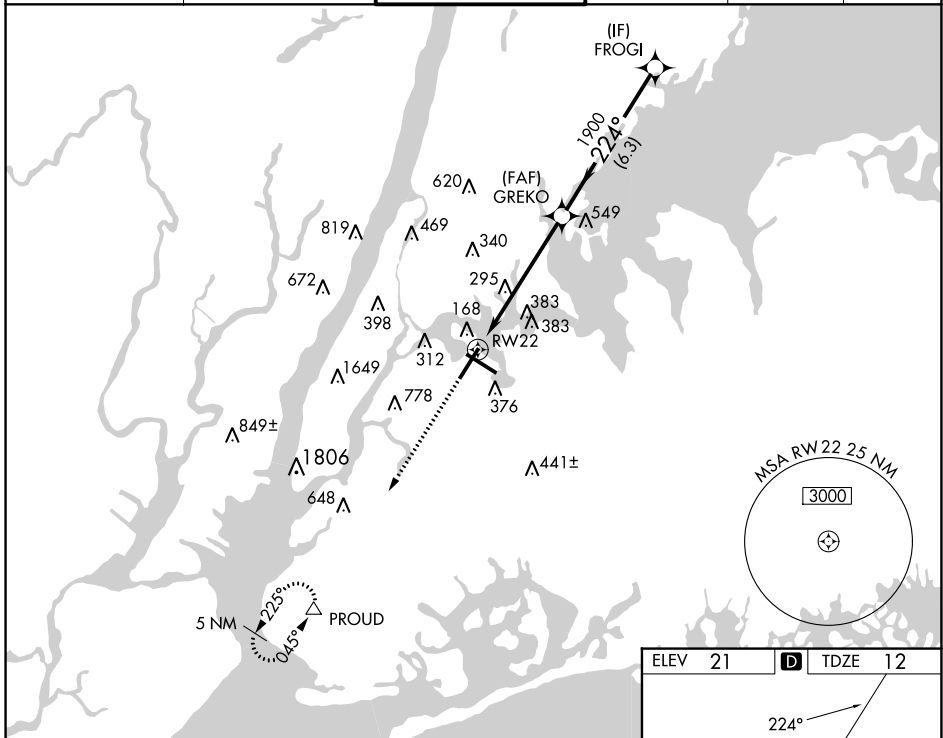

WAAS CH 70318 W22A	APP CRS 224°	Rwy Idg TDZE 12 Apt Elev 21	7001
--	------------------------	---	-------------

RNAV (GPS) Y RWY 22

LAGUARDIA (LGA)

RNP APCH. ▼ For uncompensated Baro-VNAV systems, LNAV/VNAV NA below -11°C (13°F) or above 54°C (130°F). ▲		ALSIF-1	MISSED APPROACH: Climb to 3000 direct PROUD and hold, continue climb-in-hold to 3000.		
D-ATIS ARR 125.95	NEW YORK APP CON 120.8 263.0	LAGUARDIA TOWER 118.7 263.0	GND CON 121.7 263.0	CLNC DEL 135.2	CPDLC

NE-2, 23 MAR 2023 to 20 APR 2023

NE-2, 23 MAR 2023 to 20 APR 2023