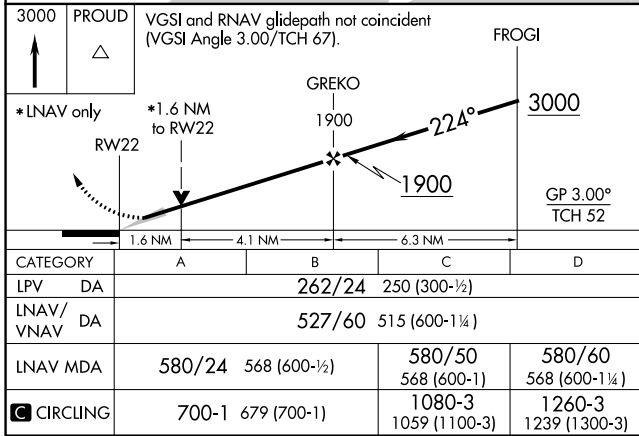

WAAS CH 70318 W22A	APP CRS 224°	Rwy Idg TDZE 12 Apt Elev 21	7001
--	------------------------	---	-------------

RNAV (GPS) Y RWY 22

LAGUARDIA (LGA)

RNP APCH. ▼ For uncompensated Baro-VNAV systems, LNAV/VNAV NA below -11°C (13°F) or above 54°C (130°F). ▲		ALSIF-1	MISSED APPROACH: Climb to 3000 direct PROUD and hold, continue climb-in-hold to 3000.		
D-ATIS ARR 125.95	NEW YORK APP CON 120.8 263.0	LAGUARDIA TOWER 118.7 263.0	GND CON 121.7 263.0	CLNC DEL 135.2	CPDLC