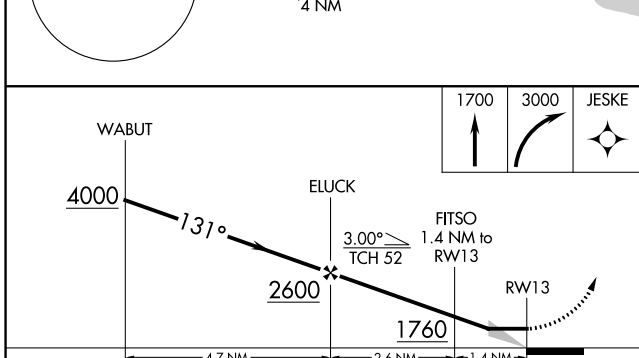

ELEV 1296	D	TDZE 1279

CATEGORY	A	B	C	D
LP MDA	1640-1		361 (400-1)	
LNAV MDA	1700-1	421 (500-1)	1700-1¼	421 (500-1¼)
C CIRCLING	1740-1 444 (500-1)	1760-1 464 (500-1)	1960-1¾ 664 (700-1¾)	2000-2¼ 704 (800-2¼)