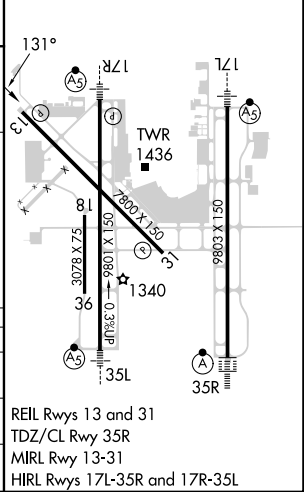

WAAS CH 45625 W13A	APP CRS 131°	Rwy Idg TDZE Apt Elev	7800 1279 1296
--	------------------------	-----------------------------	---

RNAV (GPS) RWY 13

WILL ROGERS WORLD (OKC)

RNP APCH-GPS.		MISSED APPROACH: Climb to 1700 then climbing right turn to 3000 direct JESKE and hold.		
▼	▲			
ASR				

SC-1, 23 MAR 2023 to 20 APR 2023

SC-1, 23 MAR 2023 to 20 APR 2023

ELEV 1296	D	TDZE 1279
-----------	----------	-----------

CATEGORY	A	B	C	D
LP MDA	1640-1		361 (400-1)	
LNAV MDA	1700-1	421 (500-1)	1700-1¼	421 (500-1¼)
C CIRCLING	1740-1 444 (500-1)	1760-1 464 (500-1)	1960-1¾ 664 (700-1¾)	2000-2¼ 704 (800-2¼)