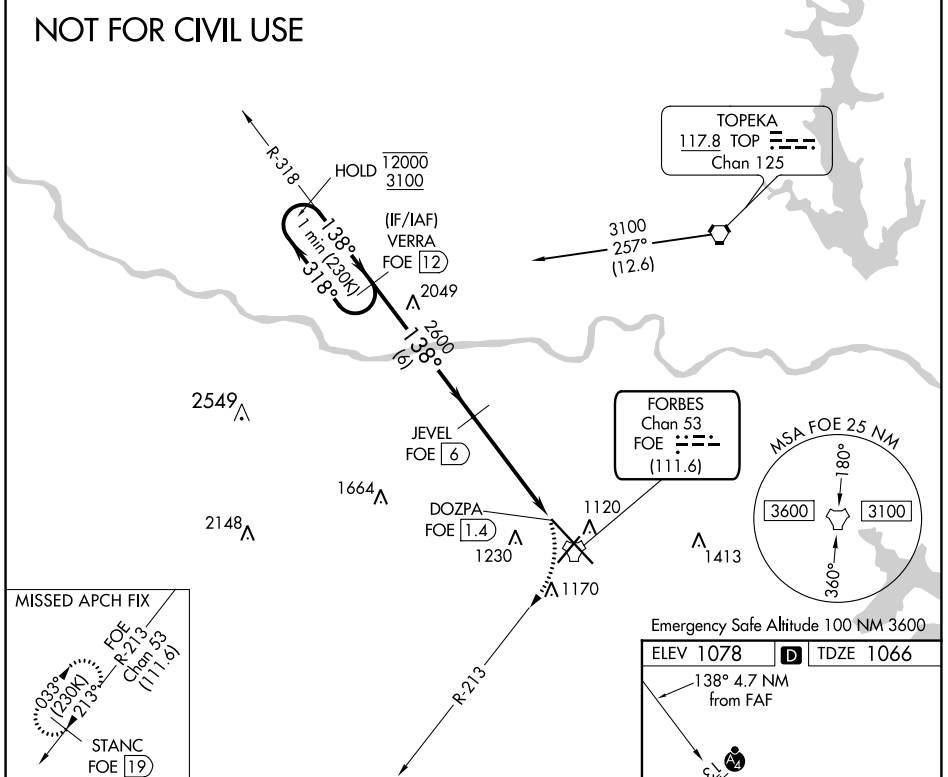

TACAN FOE Chan 53 (111.6)	APP CRS 138°	Rwy Idg TDZE Apt Elev	12803 1066 1078
---	------------------------	-----------------------------	--

TACAN RWY 13

TOPEKA RGNL (FOE)

NA	MALSF	MISSED APPROACH: Climbing right turn to 3000 on FOE TACAN R-213 to STANC/FOE 19 DME and hold.
-----------	-------	---

ATIS 128.25	KANSAS CITY CENTER 123.8 343.7	FORBES TOWER* 120.8 (CTAF) 340.2	GND CON 118.425 275.8	UNICOM 122.95
-----------------------	--	--	---------------------------------	-------------------------

NOT FOR CIVIL USE

NC-2, 23 MAR 2023 to 20 APR 2023

NC-2, 23 MAR 2023 to 20 APR 2023

Emergency Safe Altitude 100 NM 3600

CATEGORY	A	B	C	D	E
S-13	1600-1	534 (600-1)	1600-1½	534 (600-1½)	
CIRCLING	1600-1	522 (600-1)	1600-1½	1700-2	1720-2¼
			522 (600-1½)	622 (700-2)	642 (700-2¼)

REIL Rws 3, 13 and 21
MIRL Rwy 3-21
HIRL Rwy 13-31