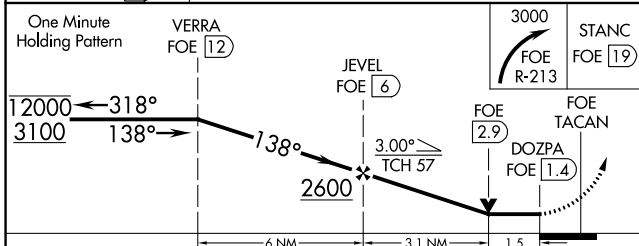

NOT FOR CIVIL USE

NC-2, 23 MAR 2023 to 20 APR 2023

NC-2, 23 MAR 2023 to 20 APR 2023

Emergency Safe Altitude 100 NM 3600

CATEGORY	A	B	C	D	E
S-13	1600-1	534 (600-1)	1600-1½	534 (600-1½)	
CIRCLING	1600-1	522 (600-1)	1600-1½	1700-2	1720-2¼
			522 (600-1½)	622 (700-2)	642 (700-2¼)