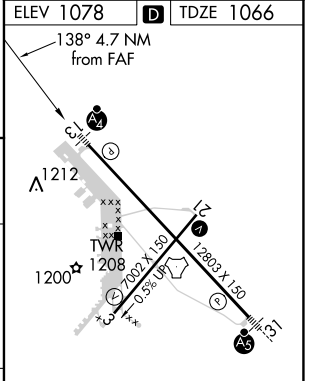

TACAN FOE Chan 53 (111.6)	APP CRS 138°	Rwy Idg TDZE Apt Elev	12803 1066 1078
---	------------------------	-----------------------------	--

TACAN RWY 13

TOPEKA RGNL (FOE)

NA	MALSF	MISSED APPROACH: Climbing right turn to 3000 on FOE TACAN R-213 to STANC/FOE 19 DME and hold.
-----------	-------	---

NOT FOR CIVIL USE

NC-2, 23 MAR 2023 to 20 APR 2023

NC-2, 23 MAR 2023 to 20 APR 2023

Emergency Safe Altitude 100 NM 3600

CATEGORY	A	B	C	D	E
S-13	1600-1	534 (600-1)	1600-1½	534 (600-1½)	
CIRCLING	1600-1	522 (600-1)	1600-1½	1700-2	1720-2¼
			522 (600-1½)	622 (700-2)	642 (700-2¼)