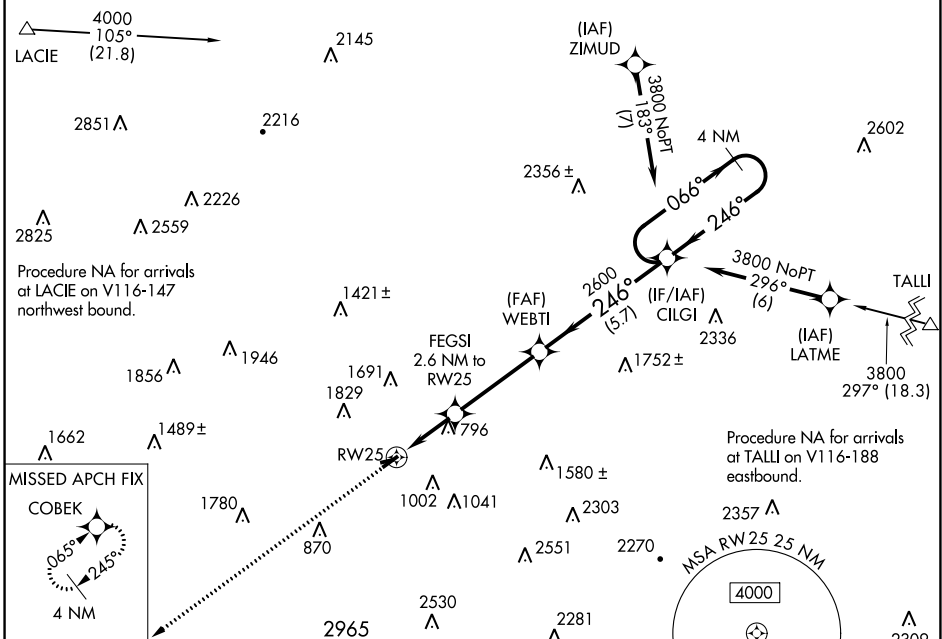

WAAS CH 45824 W25A	APP CRS 246°	Rwy Idg TDZE 543 Apt Elev 544	3375
--	------------------------	---	-------------

RNAV (GPS) RWY 25

WILKES-BARRE WYOMING VALLEY (WBW)

RNP APCH.

NA Circling NA to Rwys 9 and 27. Rwy 25 helicopter visibility reduction below 1 SM NA. Baro-VNAV NA. Use Wilkes-Barre/Scranton altimeter setting. Circling Rwy 7 NA at night. Circling NA NW of Rwy 7-25. Procedure NA at night.

MISSED APPROACH:
Climb to 3700 direct COBEK and hold.

AVP ASOS 111.6	WILKES-BARRE APP CON 126.3 256.7	UNICOM 122.8 (CTAF)
--------------------------	--	-------------------------------

ELEV 544	TDZE 543
-----------------	-----------------

CATEGORY	A	B	C	D
LPV DA	NA			
LNAV/VNAV DA	NA			
LNAV MDA	1240-1	697 (700-1)	NA	
CIRCLING	1320-1 776 (800-1)	1380-1¼ 836 (900-1¼)	NA	

NE-4, 23 MAR 2023 to 20 APR 2023

NE-4, 23 MAR 2023 to 20 APR 2023