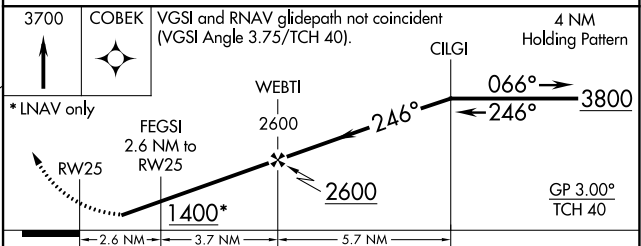

WAAS CH 45824 W25A	APP CRS 246°	Rwy Idg TDZE 543 Apt Elev 544	3375
--	------------------------	---	-------------

RNAV (GPS) RWY 25

WILKES-BARRE WYOMING VALLEY (WBW)

RNP APCH.

NA Circling NA to Rwys 9 and 27. Rwy 25 helicopter visibility reduction below 1 SM NA. Baro-VNAV NA. Use Wilkes-Barre/Scranton altimeter setting. Circling Rwy 7 NA at night. Circling NA NW of Rwy 7-25. Procedure NA at night.

MISSED APPROACH:
Climb to 3700 direct COBEK and hold.

AVP ASOS 111.6	WILKES-BARRE APP CON 126.3 256.7	UNICOM 122.8 (CTAF)
--------------------------	--	-------------------------------

ELEV 544	TDZE 543
-----------------	-----------------