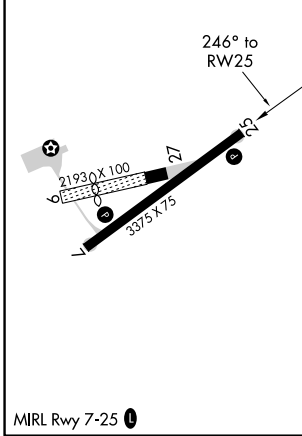

WAAS CH 45824 W25A	APP CRS 246°	Rwy Idg TDZE 543 Apt Elev 544	3375
--	------------------------	---	-------------

RNAV (GPS) RWY 25

WILKES-BARRE WYOMING VALLEY (WBW)

RNP APCH.

NA Circling NA to Rwys 9 and 27. Rwy 25 helicopter visibility reduction below 1 SM NA. Baro-VNAV NA. Use Wilkes-Barre/Scranton altimeter setting. Circling Rwy 7 NA at night. Circling NA NW of Rwy 7-25. Procedure NA at night.

MISSED APPROACH:
Climb to 3700 direct COBEK and hold.

AVP ASOS 111.6	WILKES-BARRE APP CON 126.3 256.7	UNICOM 122.8 (CTAF)
--------------------------	--	-------------------------------

ELEV 544	TDZE 543
-----------------	-----------------