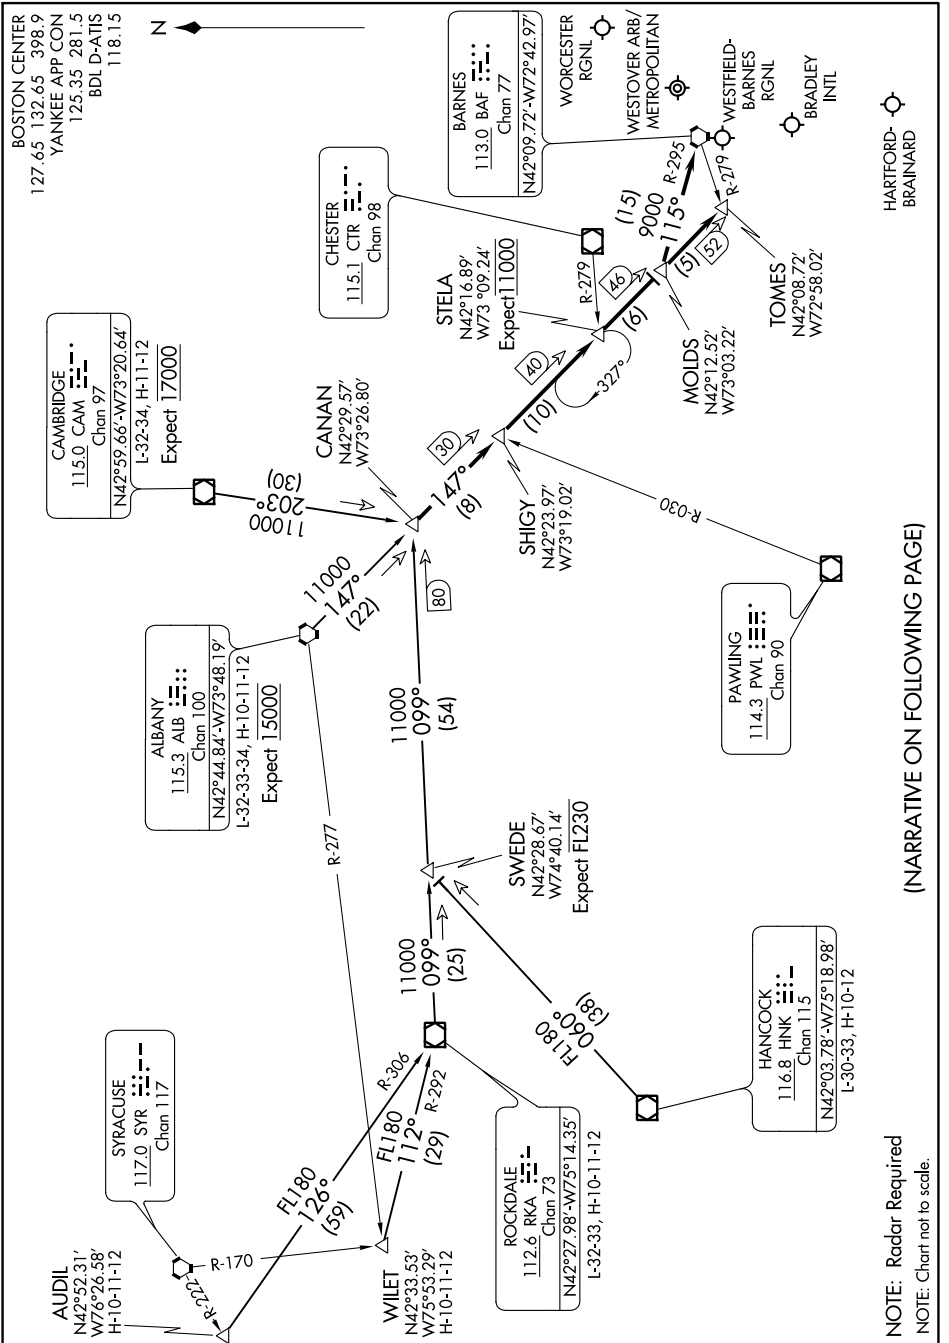

STELA ONE ARRIVAL

WINDSOR LOCKS, CONNECTICUT

NE-1, 23 MAR 2023 to 20 APR 2023

(NARRATIVE ON FOLLOWING PAGE)

NE-1, 23 MAR 2023 to 20 APR 2023

STELA ONE ARRIVAL

(STELA.STELA1) 31MAY12

WINDSOR LOCKS, CONNECTICUT

NOTE: Radar Required
NOTE: Chart not to scale.