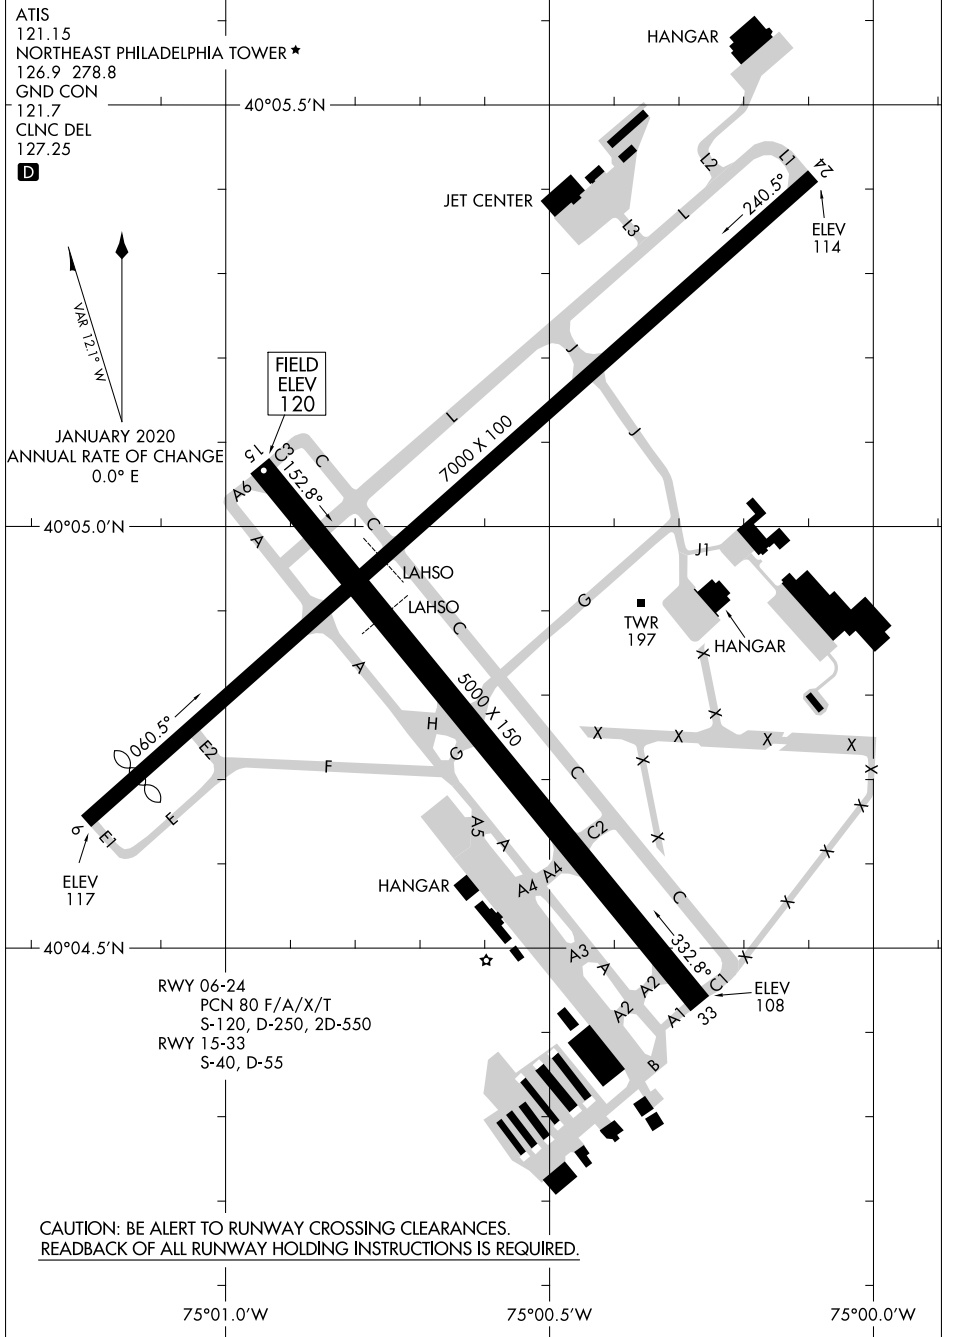

22195

AIRPORT DIAGRAM

AL-528 (FAA)

NORTHEAST PHILADELPHIA (PNE)
PHILADELPHIA, PENNSYLVANIA

NE-4, 23 MAR 2023 to 20 APR 2023

NE-4, 23 MAR 2023 to 20 APR 2023

AIRPORT DIAGRAM

22195

PHILADELPHIA, PENNSYLVANIA
NORTHEAST PHILADELPHIA (PNE)