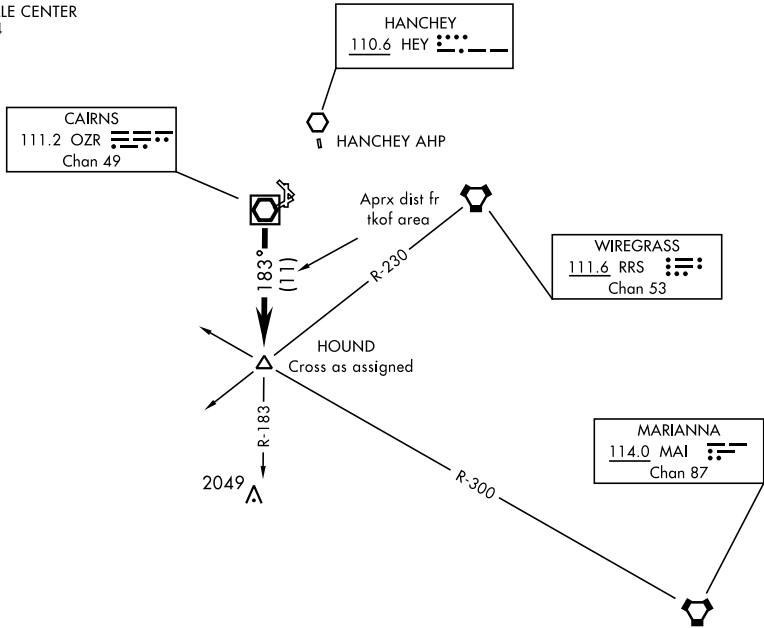

HOUND-TWO DEPARTURE (HOUND2•HOUND)

AL-577 [USA]

ATIS 111.2 316.15
 CLNC DEL
 118.075 380.1
 GND CON
 121.9 288.25
 TOWER ★
 135.2 (CTAF) 248.55
 DEP CON
 133.75 270.35
 JACKSONVILLE CENTER
 120.2 346.4

SE-4, 23 MAR 2023 to 20 APR 2023

SE-4, 23 MAR 2023 to 20 APR 2023

DEPARTURE ROUTE DESCRIPTION

TAKEOFF RWY 6, 18 or 36: Climbing right turn heading 205°

TAKEOFF RWY 24: Climbing left turn heading 120°

TAKEOFF PAD C OR G: Climb heading 178° to 1000, then right turn heading 205°

Maintain 2000, expect clearance to requested altitude/flight level ten (10) minutes after departure.

.... intercept OZR VOR/DME R-183 to HOUND INT.

HOUND-TWO DEPARTURE (HOUND2•HOUND)