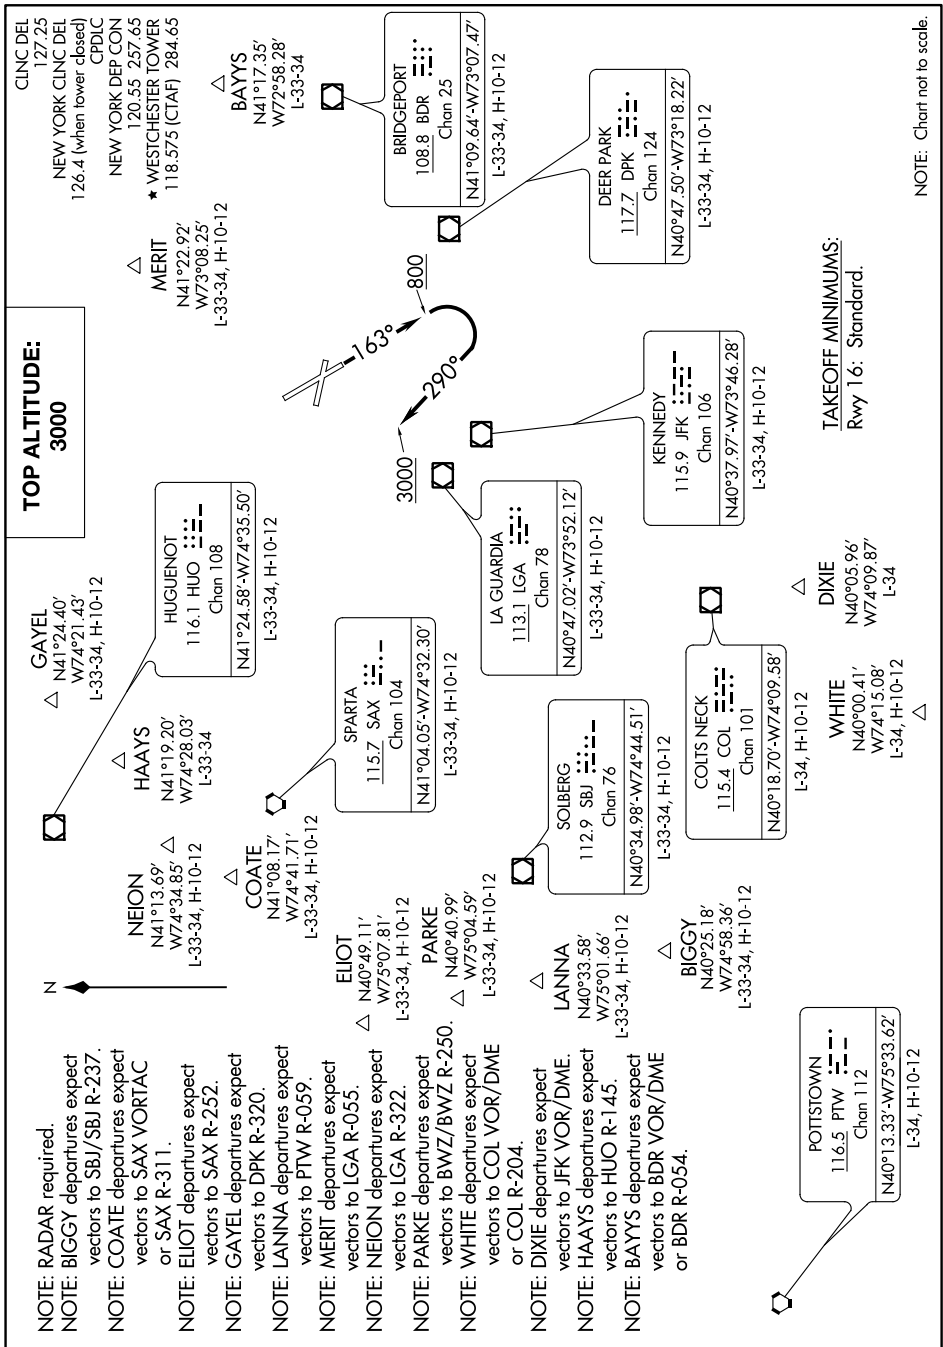

# PROP ONE DEPARTURE

WHITE PLAINS, NEW YORK

NE-2, 23 MAR 2023 to 20 APR 2023

# PROP ONE DEPARTURE

NE-2, 23 MAR 2023 to 20 APR 2023