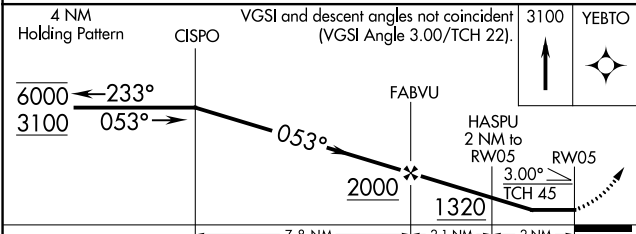

WAAS CH 45829 W05A	APP CRS 053°	Rwy Idg TDZE Apt Elev	6100 645 651
--	------------------------	-----------------------------	---

RNAV (GPS) RWY 5

MIDDLETOWN RGNL/HOOK FLD (MWO)

RNP APCH.		MISSED APPROACH: Climb to 3100 direct YEBTO and hold.
<p>▽ Circling NA to Rwy 8 and 26. Rwy 5 Helicopter visibility reduction below 1 SM NA. Straight-in Rwy 5 NA at night, Circling Rwy 5 NA at night.</p>		
AWOS-3 120.025	COLUMBUS APP CON 118.85 269.275	UNICOM 123.0 (CTAF) 0