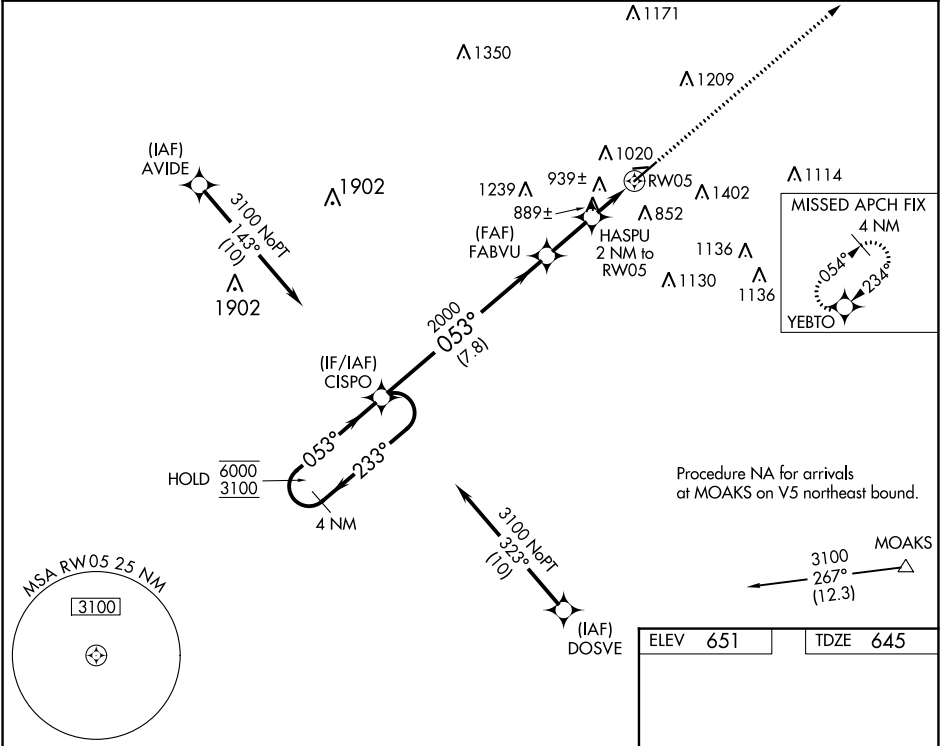

WAAS CH 45829 W05A	APP CRS 053°	Rwy Idg TDZE Apt Elev	6100 645 651
--	------------------------	-----------------------------	---

RNAV (GPS) RWY 5

MIDDLETOWN RGNL/HOOK FLD (MWO)

RNP APCH.		MISSED APPROACH: Climb to 3100 direct YEBTO and hold.
<p>▽ Circling NA to Rwy 8 and 26. Rwy 5 Helicopter visibility reduction below 1 SM NA. Straight-in Rwy 5 NA at night, Circling Rwy 5 NA at night.</p>		
AWOS-3 120.025	COLUMBUS APP CON 118.85 269.275	UNICOM 123.0 (CTAF) 0

CATEGORY	A	B	C	D
LP MDA	1140-1	495 (500-1)	1140-1 ³ / ₈	495 (500-1 ³ / ₈)
LNAMV MDA	1200-1	555 (600-1)	1200-1 ⁵ / ₈	555 (600-1 ⁵ / ₈)
CIRCLING	1380-1	729 (800-1)	1720-3 1069 (1100-3)	1840-3 1189 (1200-3)

ELEV 651	TDZE 645
MIRL Rwy 5-23 0	
REIL Rwy 5 and 23 0	

EC-2, 23 MAR 2023 to 20 APR 2023

EC-2, 23 MAR 2023 to 20 APR 2023