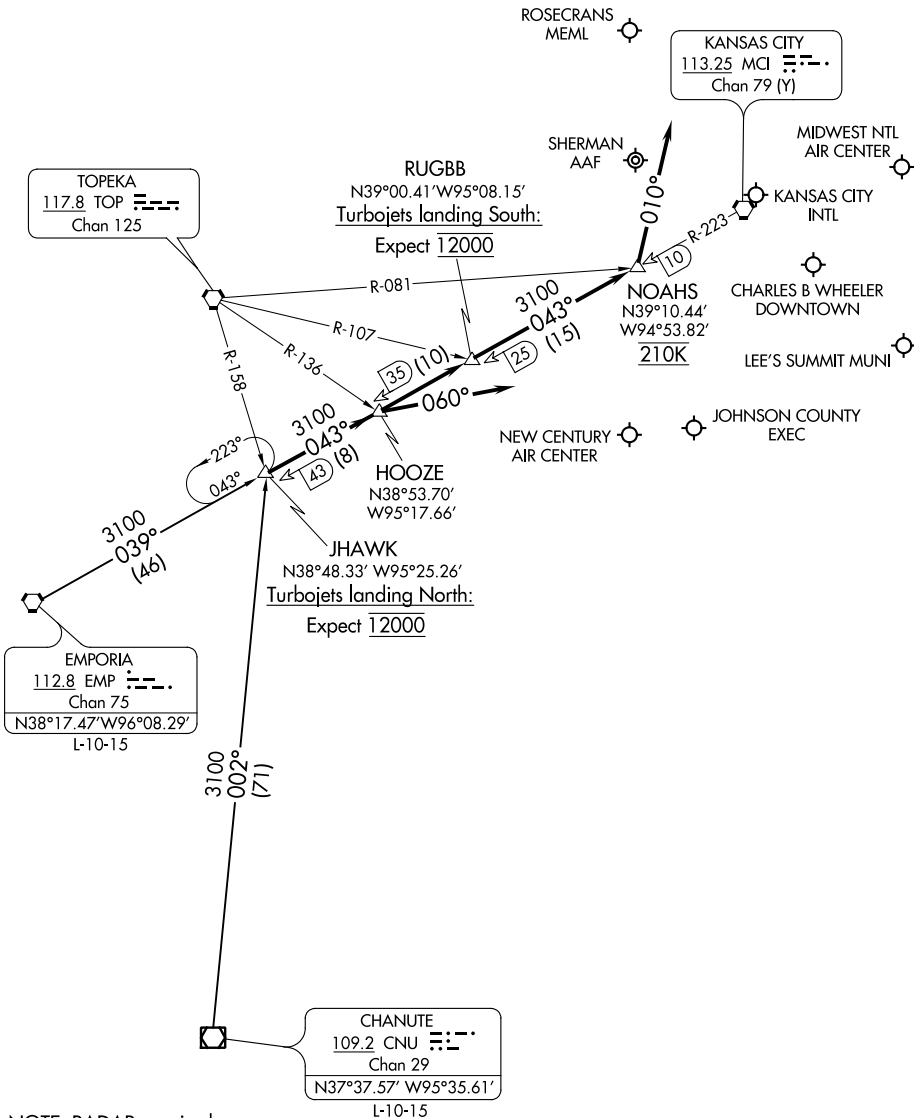

MCI D-ATIS
128.375
KANSAS CITY APP CON
120.95 318.1

NC-3, 23 MAR 2023 to 20 APR 2023

NC-3, 23 MAR 2023 to 20 APR 2023

NOTE: RADAR required.

NOTE: Chart not to scale.

(NARRATIVE ON FOLLOWING PAGE)