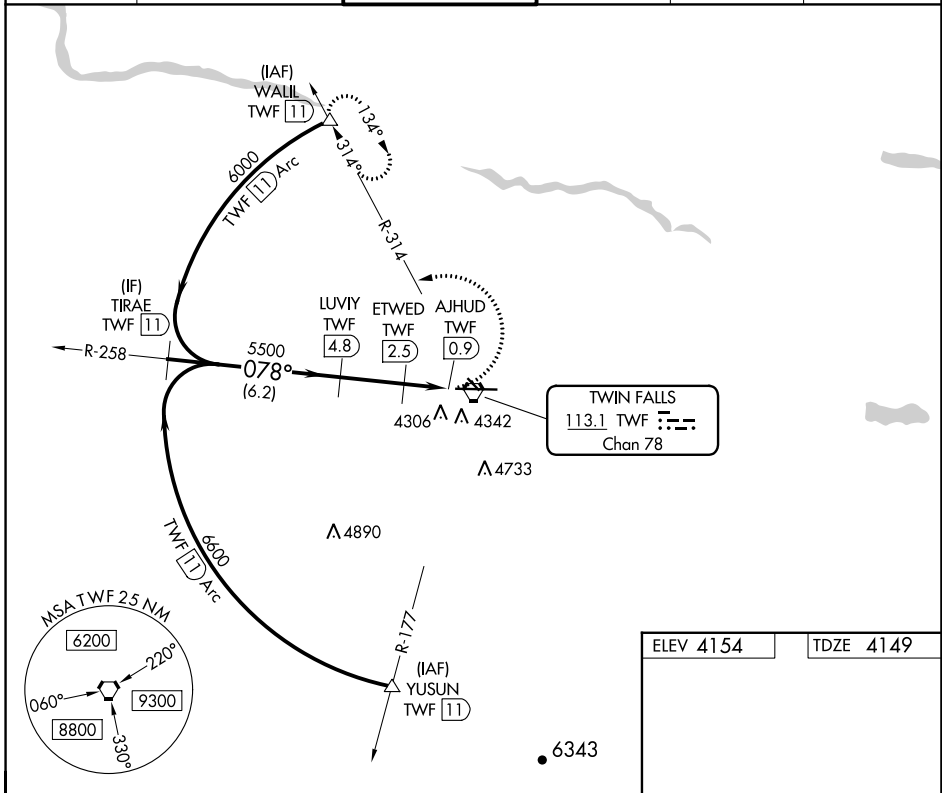

VORTAC TWF 113.1 Chan 78	APP CRS 078°	Rwy Idg TDZE 4149 Apt Elev 4154	8704 4149 4154
----------------------------------------------	------------------------	-----------------------------------------------------	-------------------------------------------

VOR/DME RWY 8

JOSLIN FLD/MAGIC VALLEY RGNL (TWF)

⚠ Circling to Rwy 30 NA at night. VDP NA with Jerome altimeter setting. When local altimeter setting not received, use Jerome altimeter setting and increase all MDA 60 feet and S-8 Cats C and D visibility ¼ mile and Circling Cat C visibility ¼ mile.

⚠ MISSED APPROACH: Climbing left turn to 6000 on heading 245° and TWF R-314 to WALL/TWF 11 DME and hold.

ASOS 135.025	TWIN FALLS APP CON* 126.7 353.75	TWIN FALLS TOWER* 118.2 (CTAF) 0 317.5	GND CON 121.7	CLNC DEL 123.65	UNICOM 122.95
------------------------	--------------------------------------------	--------------------------------------------------	-------------------------	---------------------------	-------------------------

NW-1, 23 MAR 2023 to 20 APR 2023