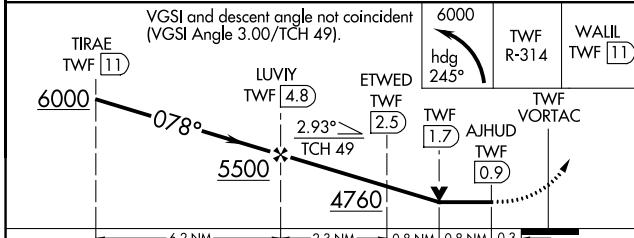

VORTAC TWF 113.1 Chan 78	APP CRS 078°	Rwy Idg TDZE 4149 Apt Elev 4154	8704 4149 4154
----------------------------------------------	------------------------	-----------------------------------------------------	-------------------------------------------

VOR/DME RWY 8

JOSLIN FLD/MAGIC VALLEY RGNL (TWF)

⚠ Circling to Rwy 30 NA at night. VDP NA with Jerome altimeter setting. When local altimeter setting not received, use Jerome altimeter setting and increase all MDA 60 feet and S-8 Cats C and D visibility ¼ mile and Circling Cat C visibility ¼ mile.

⚠ MISSED APPROACH: Climbing left turn to 6000 on heading 245° and TWF R-314 to WALL/TWF 11 DME and hold.

ASOS 135.025	TWIN FALLS APP CON* 126.7 353.75	TWIN FALLS TOWER* 118.2 (CTAF) 0 317.5	GND CON 121.7	CLNC DEL 123.65	UNICOM 122.95
------------------------	--------------------------------------------	--------------------------------------------------	-------------------------	---------------------------	-------------------------