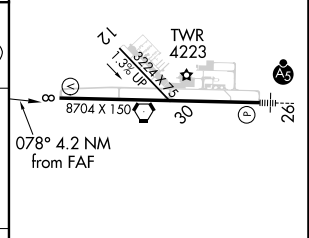

VORTAC TWF 113.1 Chan 78	APP CRS 078°	Rwy Idg TDZE 4149 Apt Elev 4154	8704 4149 4154
----------------------------------------------	------------------------	-----------------------------------------------------	-------------------------------------------

VOR/DME RWY 8

JOSLIN FLD/MAGIC VALLEY RGNL (TWF)

⚠ Circling to Rwy 30 NA at night. VDP NA with Jerome altimeter setting. When local altimeter setting not received, use Jerome altimeter setting and increase all MDA 60 feet and S-8 Cats C and D visibility ¼ mile and Circling Cat C visibility ¼ mile.

⚠ MISSED APPROACH: Climbing left turn to 6000 on heading 245° and TWF R-314 to WALL/TWF 11 DME and hold.

ASOS 135.025	TWIN FALLS APP CON* 126.7 353.75	TWIN FALLS TOWER* 118.2 (CTAF) 0 317.5	GND CON 121.7	CLNC DEL 123.65	UNICOM 122.95
------------------------	--------------------------------------------	--------------------------------------------------	-------------------------	---------------------------	-------------------------

CATEGORY	A	B	C	D
S-8	4560-1	411 (500-1)	4560-1 1/8	411 (500-1 1/8)
C CIRCLING	4700-1 546 (600-1)	4780-1 626 (700-1)	5100-2 3/4 946 (1000-2 3/4)	5100-3 946 (1000-3)

REIL Rwy 8 **0**
HIRL Rwy 8-26 **0**

NW-1, 23 MAR 2023 to 20 APR 2023