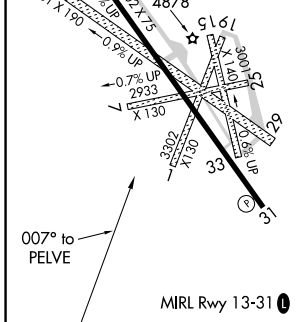

APP CRS 007°	Rwy Idg TDZE Apt Elev	N/A N/A 4862
------------------------	-----------------------------	---

RNAV (GPS)-A

TRUTH OR CONSEQUENCES MUNI (TCS)

RNP APCH-GPS.

▼ DUCAS transition NA when R-5111 A-D active.
 ▲NA Circling NA to Rwys 1, 7, 11, 15, 19, 25, 29 and 33.

MISSED APPROACH: Climbing left turn to 9000 direct LAYEN WP and hold.

ASOS 120.675	ALBUQUERQUE CENTER 128.2 285.5	UNICOM 122.8 (CTAF) 0
------------------------	--	---------------------------------

CATEGORY	A	B	C	D
CIRCLING	5300-1 438 (500-1)	5360-1 498 (500-1)	5580-2 718 (800-2)	6000-3 1138 (1200-3)