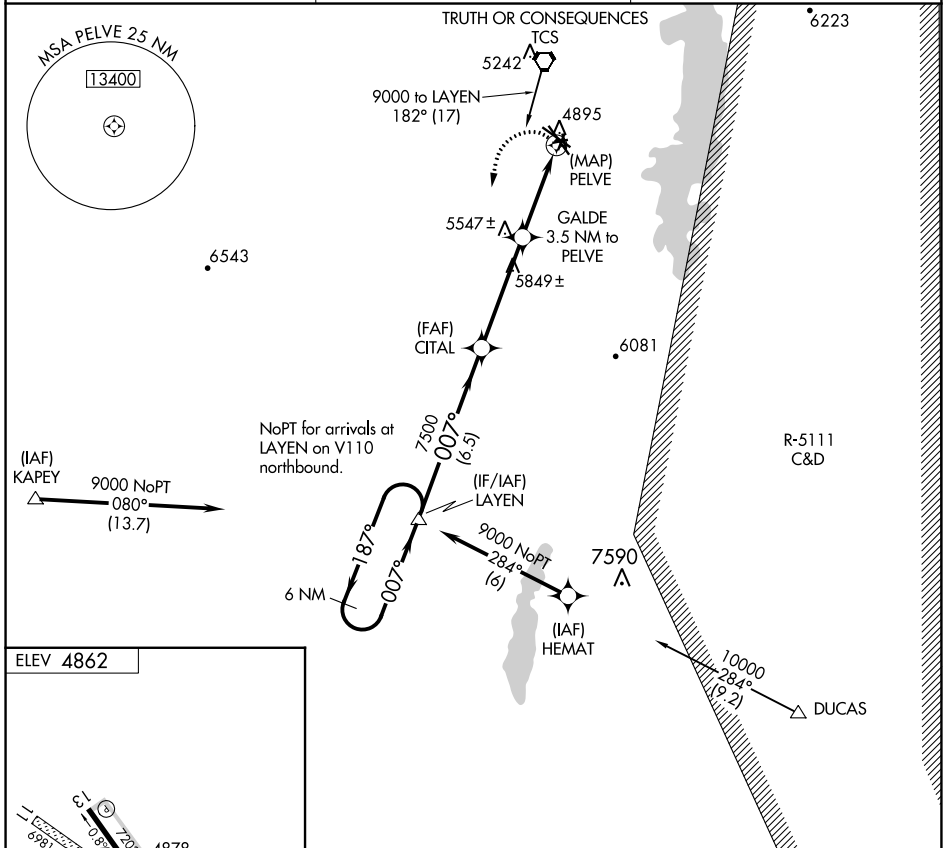

APP CRS 007°	Rwy Idg TDZE Apt Elev	N/A N/A 4862
------------------------	-----------------------------	---

RNAV (GPS)-A

TRUTH OR CONSEQUENCES MUNI (TCS)

RNP APCH-GPS.

▼ DUCAS transition NA when R-5111 A-D active.
 ▲NA Circling NA to Rwys 1, 7, 11, 15, 19, 25, 29 and 33.

MISSED APPROACH: Climbing left turn to 9000 direct LAYEN WP and hold.

ASOS 120.675	ALBUQUERQUE CENTER 128.2 285.5	UNICOM 122.8 (CTAF) 0
------------------------	--	---------------------------------

CATEGORY	A	B	C	D
CIRCLING	5300-1 438 (500-1)	5360-1 498 (500-1)	5580-2 718 (800-2)	6000-3 1138 (1200-3)

SW-1, 23 MAR 2023 to 20 APR 2023

SW-1, 23 MAR 2023 to 20 APR 2023