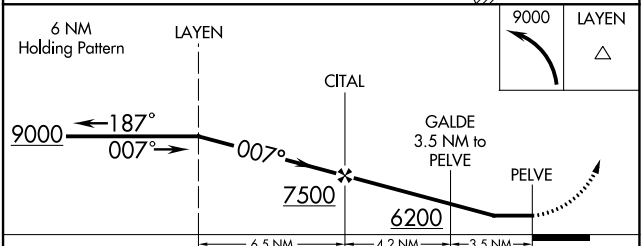

APP CRS 007°	Rwy Idg TDZE Apt Elev	N/A N/A 4862
------------------------	-----------------------------	---

RNAV (GPS)-A

TRUTH OR CONSEQUENCES MUNI (TCS)

RNP APCH-GPS.

▼ DUCAS transition NA when R-5111 A-D active.
 ▲NA Circling NA to Rwys 1, 7, 11, 15, 19, 25, 29 and 33.

MISSED APPROACH: Climbing left turn to 9000 direct LAYEN WP and hold.

ASOS 120.675	ALBUQUERQUE CENTER 128.2 285.5	UNICOM 122.8 (CTAF) 0
------------------------	--	---------------------------------

CATEGORY	A	B	C	D
CIRCLING	5300-1 438 (500-1)	5360-1 498 (500-1)	5580-2 718 (800-2)	6000-3 1138 (1200-3)