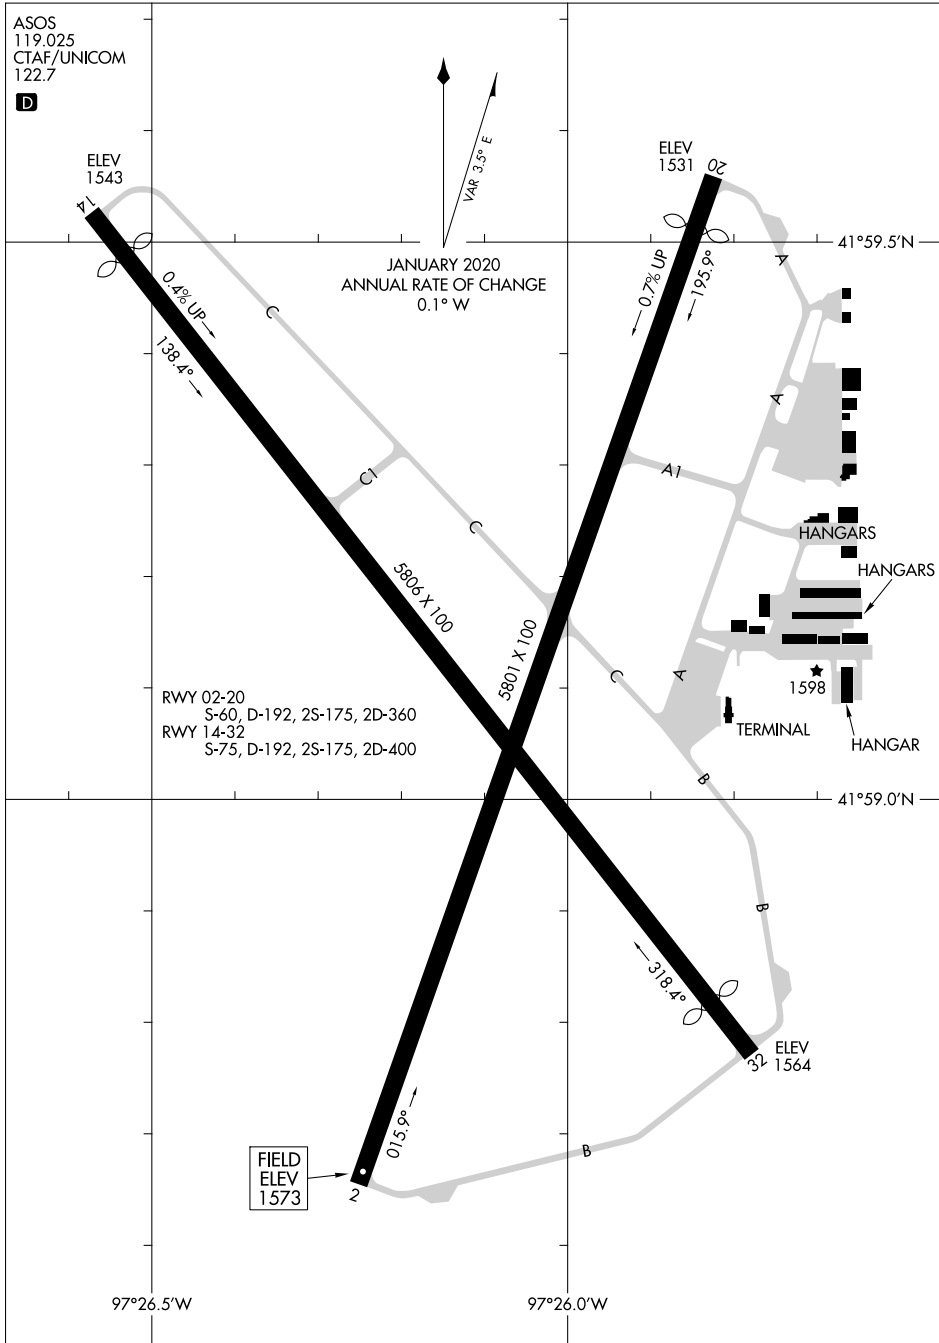

21112

AIRPORT DIAGRAM

NORFOLK RGNL/KARL STEFAN MEML FLD (OFK)
AL-974 (FAA)
NORFOLK, NEBRASKA

ASOS
119.025
CTAF/UNICOM
122.7

NC-2, 23 MAR 2023 to 20 APR 2023

NC-2, 23 MAR 2023 to 20 APR 2023

AIRPORT DIAGRAM

21112

NORFOLK, NEBRASKA
NORFOLK RGNL/KARL STEFAN MEML FLD (OFK)