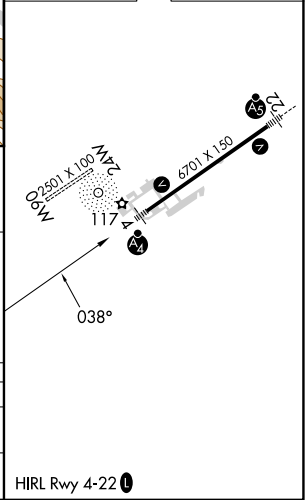

WAAS CH 86302 W04A	APP CRS 038°	Rwy Idg TDZE 78 Apt Elev 84	6701
--	------------------------	---	-------------

RNAV (GPS) Z RWY 4

HOMER (HOM) (PAHO)

RNP APCH. ▼ For uncompensated Baro-VNAV systems, LNAV/VNAV NA below -21°C or above 54°C. Inop table does not apply to LPV all Cats.	MALSF ⬇️ ⬇️ ⬇️	MISSED APPROACH: Climb to 500 then climbing right turn to 3500 direct HUMOD and hold.
--	-------------------------	---

AK, 23 FEB 2023 to 20 APR 2023

ELEV 84	TDZE 78
---------	---------

CATEGORY	A	B	C	D
	LPV DA	444-1	366 (400-1)	
LNAV/VNAV DA		558-1 $\frac{3}{8}$	480 (500-1 $\frac{3}{8}$)	

GP 3.00° TCH 56	3400	2000	RW04
	9.2 NM	5.9 NM	