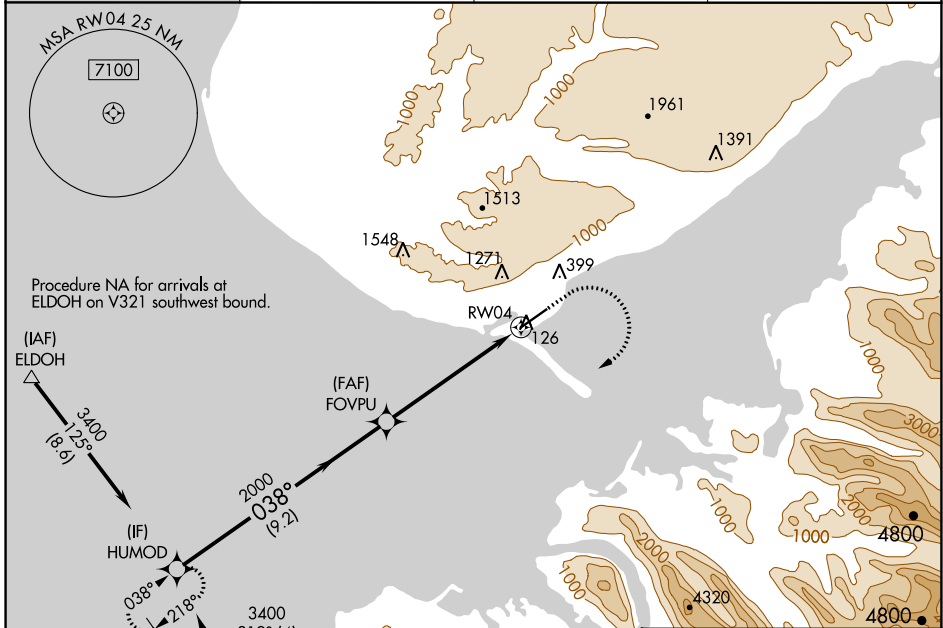

WAAS CH 86302 W04A	APP CRS 038°	Rwy Idg TDZE 78 Apt Elev 84	6701
--	------------------------	---	-------------

RNAV (GPS) Z RWY 4

HOMER (HOM) (PAHO)

RNP APCH. ▼ For uncompensated Baro-VNAV systems, LNAV/VNAV NA below -21°C or above 54°C. Inop table does not apply to LPV all Cats.	MALSF ⬇️ ⬇️ ⬇️	MISSED APPROACH: Climb to 500 then climbing right turn to 3500 direct HUMOD and hold.
--	-------------------------	---

AFIS 135.65	ANCHORAGE CENTER 125.9 270.3	HOMER RADIO 123.6 (CTAF) ①	UNICOM 122.7 123.0 123.05
-----------------------	--	--------------------------------------	-------------------------------------

AK, 23 FEB 2023 to 20 APR 2023

AK, 23 FEB 2023 to 20 APR 2023

ELEV 84	TDZE 78
---------	---------

CATEGORY	A	B	C	D
	LPV DA	444-1	366 (400-1)	
LNAV/VNAV DA		558-1 $\frac{3}{8}$	480 (500-1 $\frac{3}{8}$)	

GP 3.00° TCH 56	3400	2000	RW04
	9.2 NM	5.9 NM	