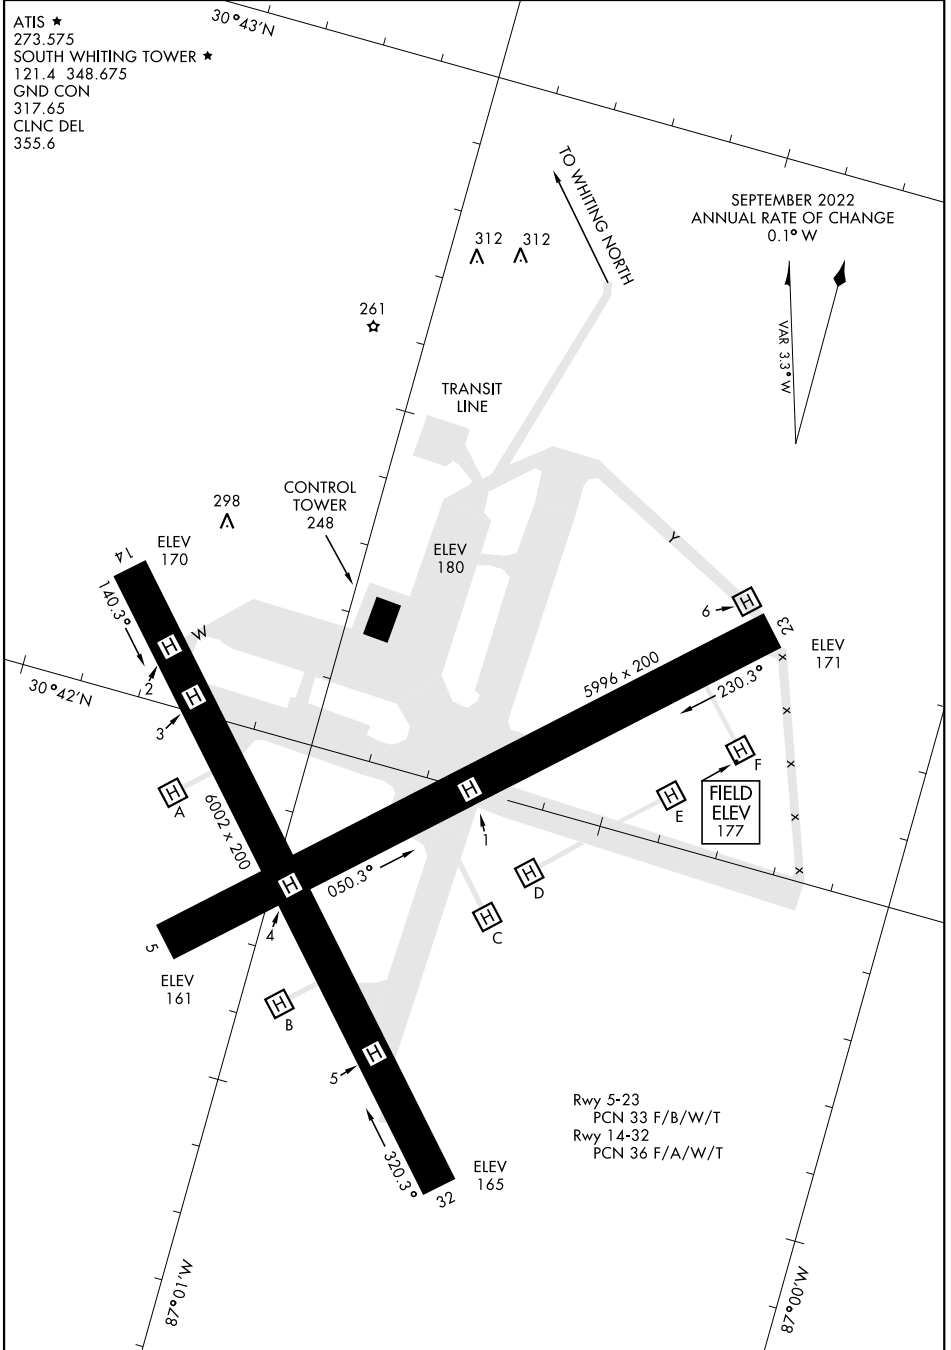

22251

AIRPORT DIAGRAM

WHITING FLD NAS (SOUTH) (KNDZ)

MILTON, FLORIDA

AL-1909 [USN]

ATIS ★
 273.575
 SOUTH WHITING TOWER ★
 121.4 348.675
 GND CON
 317.65
 CLNC DEL
 355.6

SEPTEMBER 2022
 ANNUAL RATE OF CHANGE
 0.1° W

SE-3, 23 MAR 2023 to 20 APR 2023

SE-3, 23 MAR 2023 to 20 APR 2023

AIRPORT DIAGRAM

WHITING FLD NAS (SOUTH) (KNDZ)

MILTON, FLORIDA