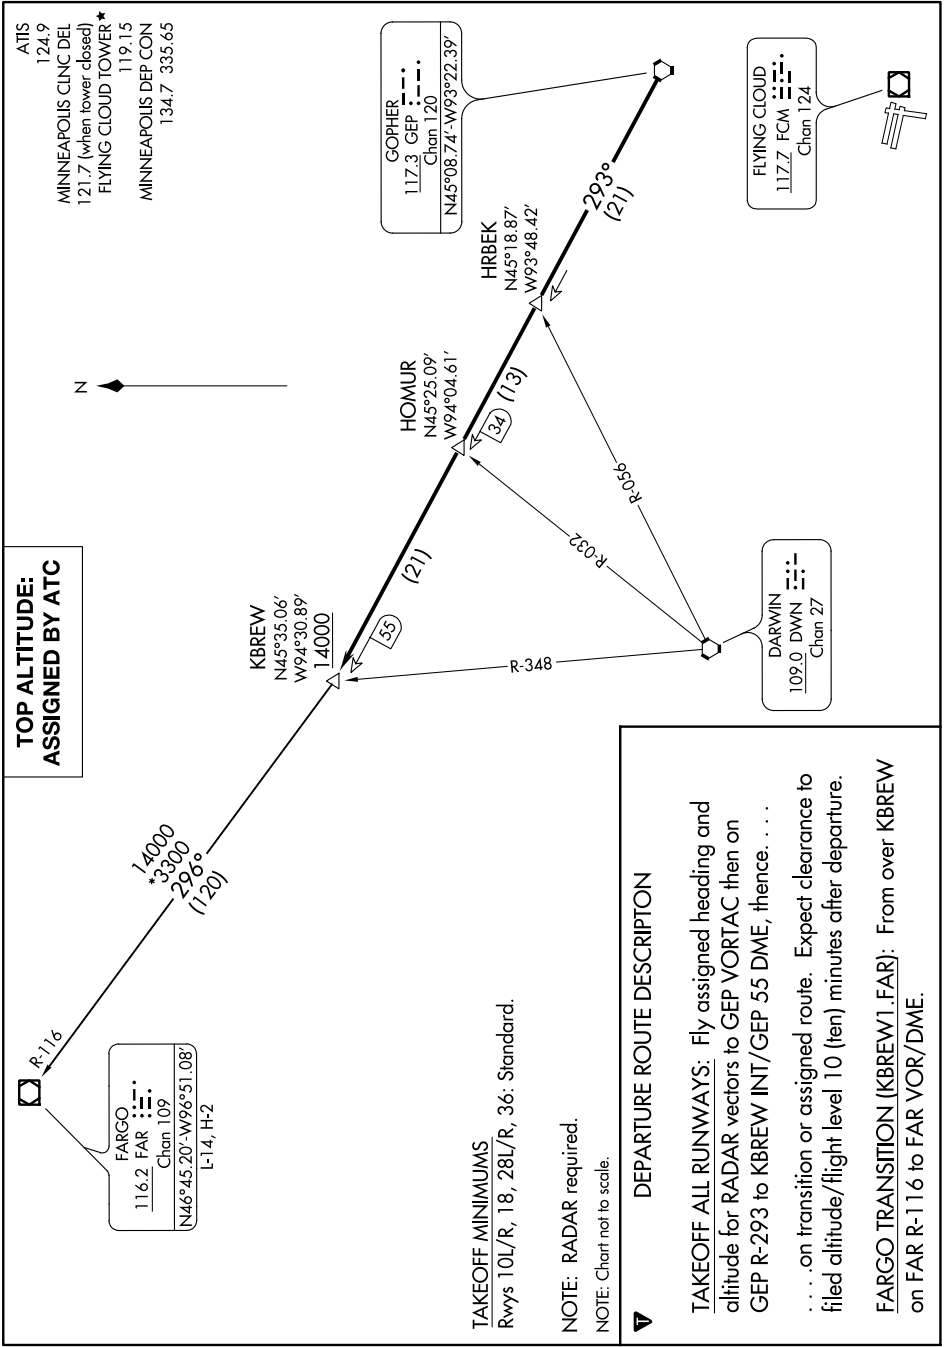

(KBREW1.KBREW) 20086
KBREW ONE DEPARTURE

AL-5094 (FAA)

FLYING CLOUD (FCM)
 MINNEAPOLIS, MINNESOTA

NC-1, 23 MAR 2023 to 20 APR 2023

(KBREW1.KBREW) 01FEB18
KBREW ONE DEPARTURE

MINNEAPOLIS, MINNESOTA
 FLYING CLOUD (FCM)

NC-1, 23 MAR 2023 to 20 APR 2023