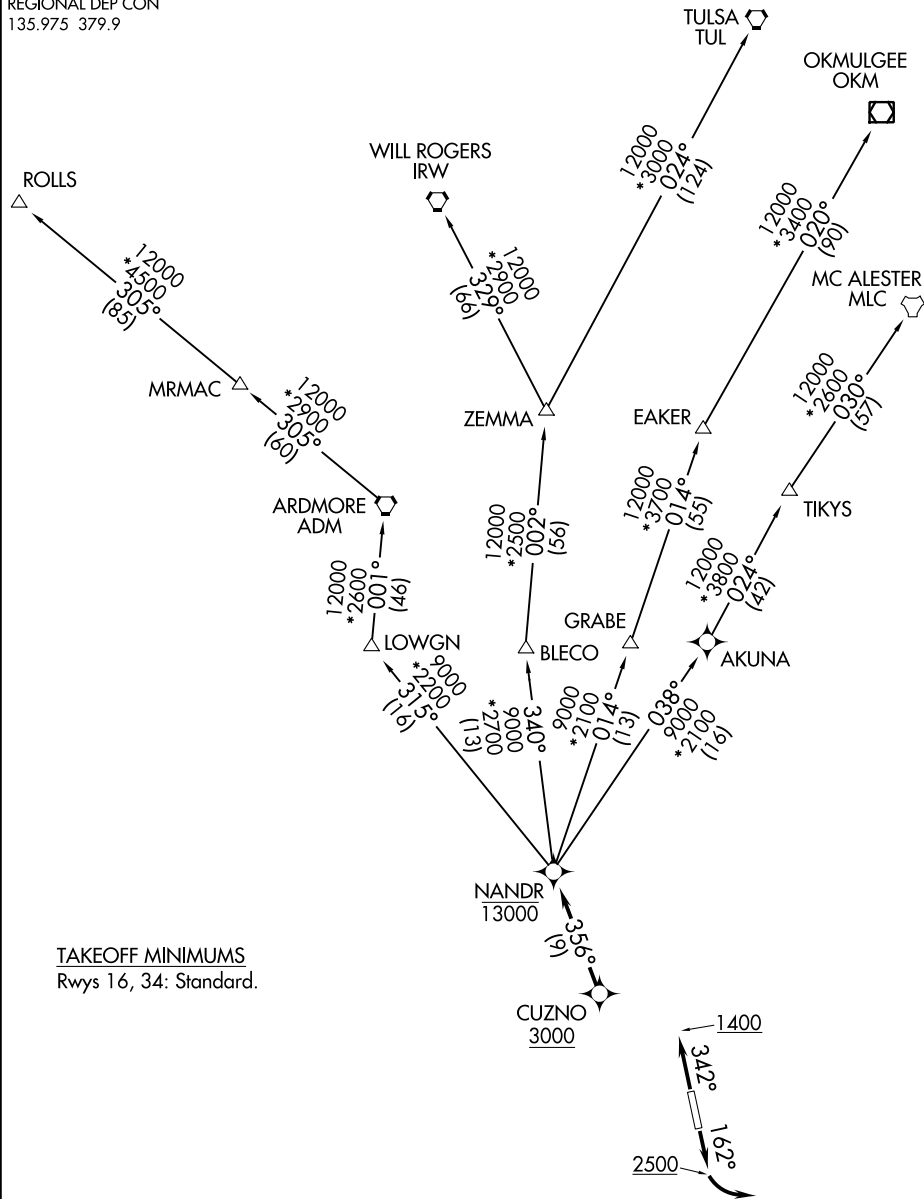

NANDR ONE DEPARTURE (RNAV)

CLNC DEL 121.875
 CLNC DEL (when twr closed)
 118.85
 GND CON 121.875
 REGIONAL DEP CON
 135.975 379.9

RNAV 1 - DME/DME/IRU or GPS.

RADAR required.

**TOP ALTITUDE:
ASSIGNED BY ATC**

TAKEOFF MINIMUMS
 Rwy's 16, 34: Standard.

SC-2, 23 MAR 2023 to 20 APR 2023

SC-2, 23 MAR 2023 to 20 APR 2023

(NARRATIVE ON FOLLOWING PAGE)

NOTE: Chart not to scale

NANDR ONE DEPARTURE (RNAV)