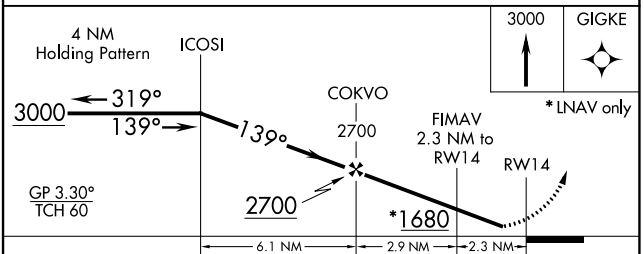

MISSED APPROACH:
 Climb to 3000 direct
 GIGKE and hold.

AWOS-3 120.675	GREEN BAY APP CON ★ 126.3 338.2	UNICOM 122.8 (CTAF) ①
--------------------------	---	---------------------------------

EC-3, 23 MAR 2023 to 20 APR 2023

EC-3, 23 MAR 2023 to 20 APR 2023

ELEV 826	TDZE 822
----------	----------

CATEGORY	A	B	C	D
LPV DA	1101-1	279 (300-1)		NA
LNAV/VNAV DA	1329-1½	507 (600-1½)		NA
LNAV MDA	1260-1	438 (500-1)		NA
C CIRCLING	1340-1	514 (600-1)		NA