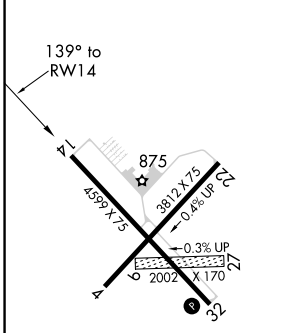

CATEGORY	A	B	C	D
LPV DA	1101-1	279 (300-1)		NA
LNAV/VNAV DA	1329-1½	507 (600-1½)		NA
LNAV MDA	1260-1	438 (500-1)		NA
C CIRCLING	1340-1	514 (600-1)		NA