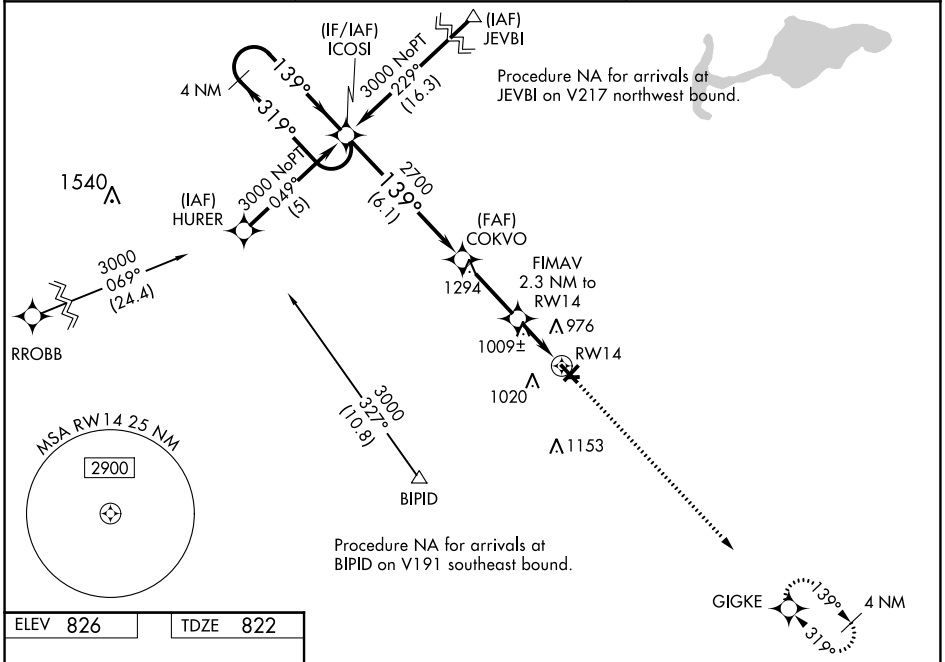

WAAS CH 42816 W14A	APP CRS 139°	Rwy Idg TDZE Apt Elev	4599 822 826
--	------------------------	-----------------------------	---

RNAV (GPS) RWY 14

CLINTONVILLE MUNI (CLI)

RNP APCH.

▼ For uncompensated Baro-VNAV systems, LNAV/VNAV NA below -16°C or above 54°C.
 Circling NA to Rwy 9 and 27. Straight-in Rwy 14 NA at night, Circling Rwy 14 NA at night.
 Rwy 14 helicopter visibility below 1 SM NA.

MISSED APPROACH:
 Climb to 3000 direct
 GIGKE and hold.

AWOS-3 120.675	GREEN BAY APP CON ★ 126.3 338.2	UNICOM 122.8 (CTAF) ①
--------------------------	---	---------------------------------

EC-3, 23 MAR 2023 to 20 APR 2023

EC-3, 23 MAR 2023 to 20 APR 2023

ELEV 826	TDZE 822
----------	----------

CATEGORY	A	B	C	D
LPV DA	1101-1	279 (300-1)		NA
LNAV/VNAV DA	1329-1½	507 (600-1½)		NA
LNAV MDA	1260-1	438 (500-1)		NA
C CIRCLING	1340-1	514 (600-1)		NA