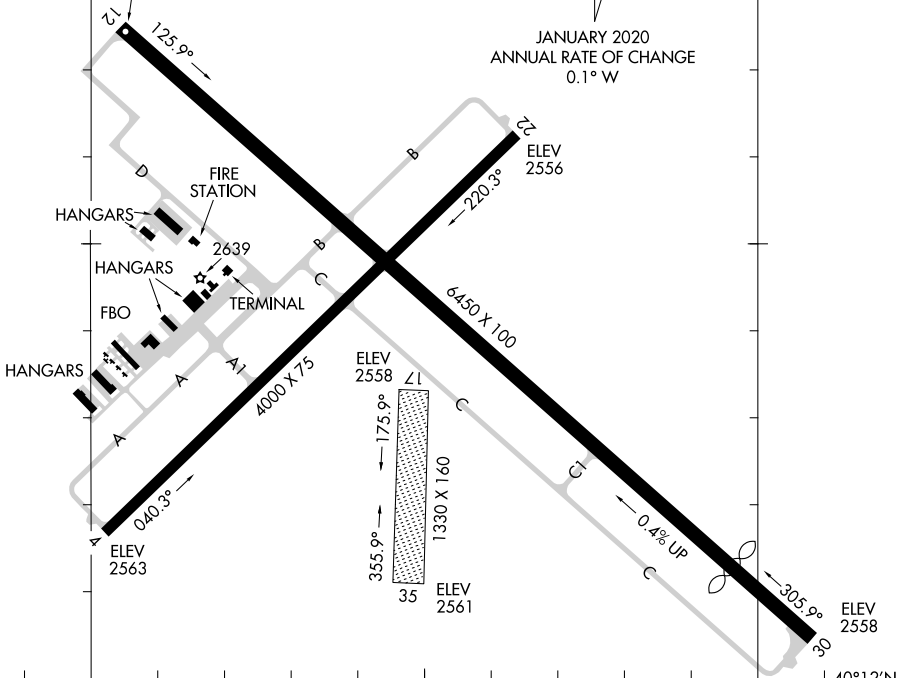

23054

AIRPORT DIAGRAM

AL-5301 (FAA)

MC COOK BEN NELSON RGNL (MCK)
MC COOK, NEBRASKA

ASOS
119.025
CTAF/UNICOM
122.8

40°13'N

FIELD
ELEV
2583

JANUARY 2020
ANNUAL RATE OF CHANGE
0.1° W

NC-2, 23 MAR 2023 to 20 APR 2023

NC-2, 23 MAR 2023 to 20 APR 2023

100°36'W

100°35'W

RWY 04-22
PCN 34 R/C/W/T
S-30, D-38

RWY 12-30
S-30, D-38

AIRPORT DIAGRAM

23054